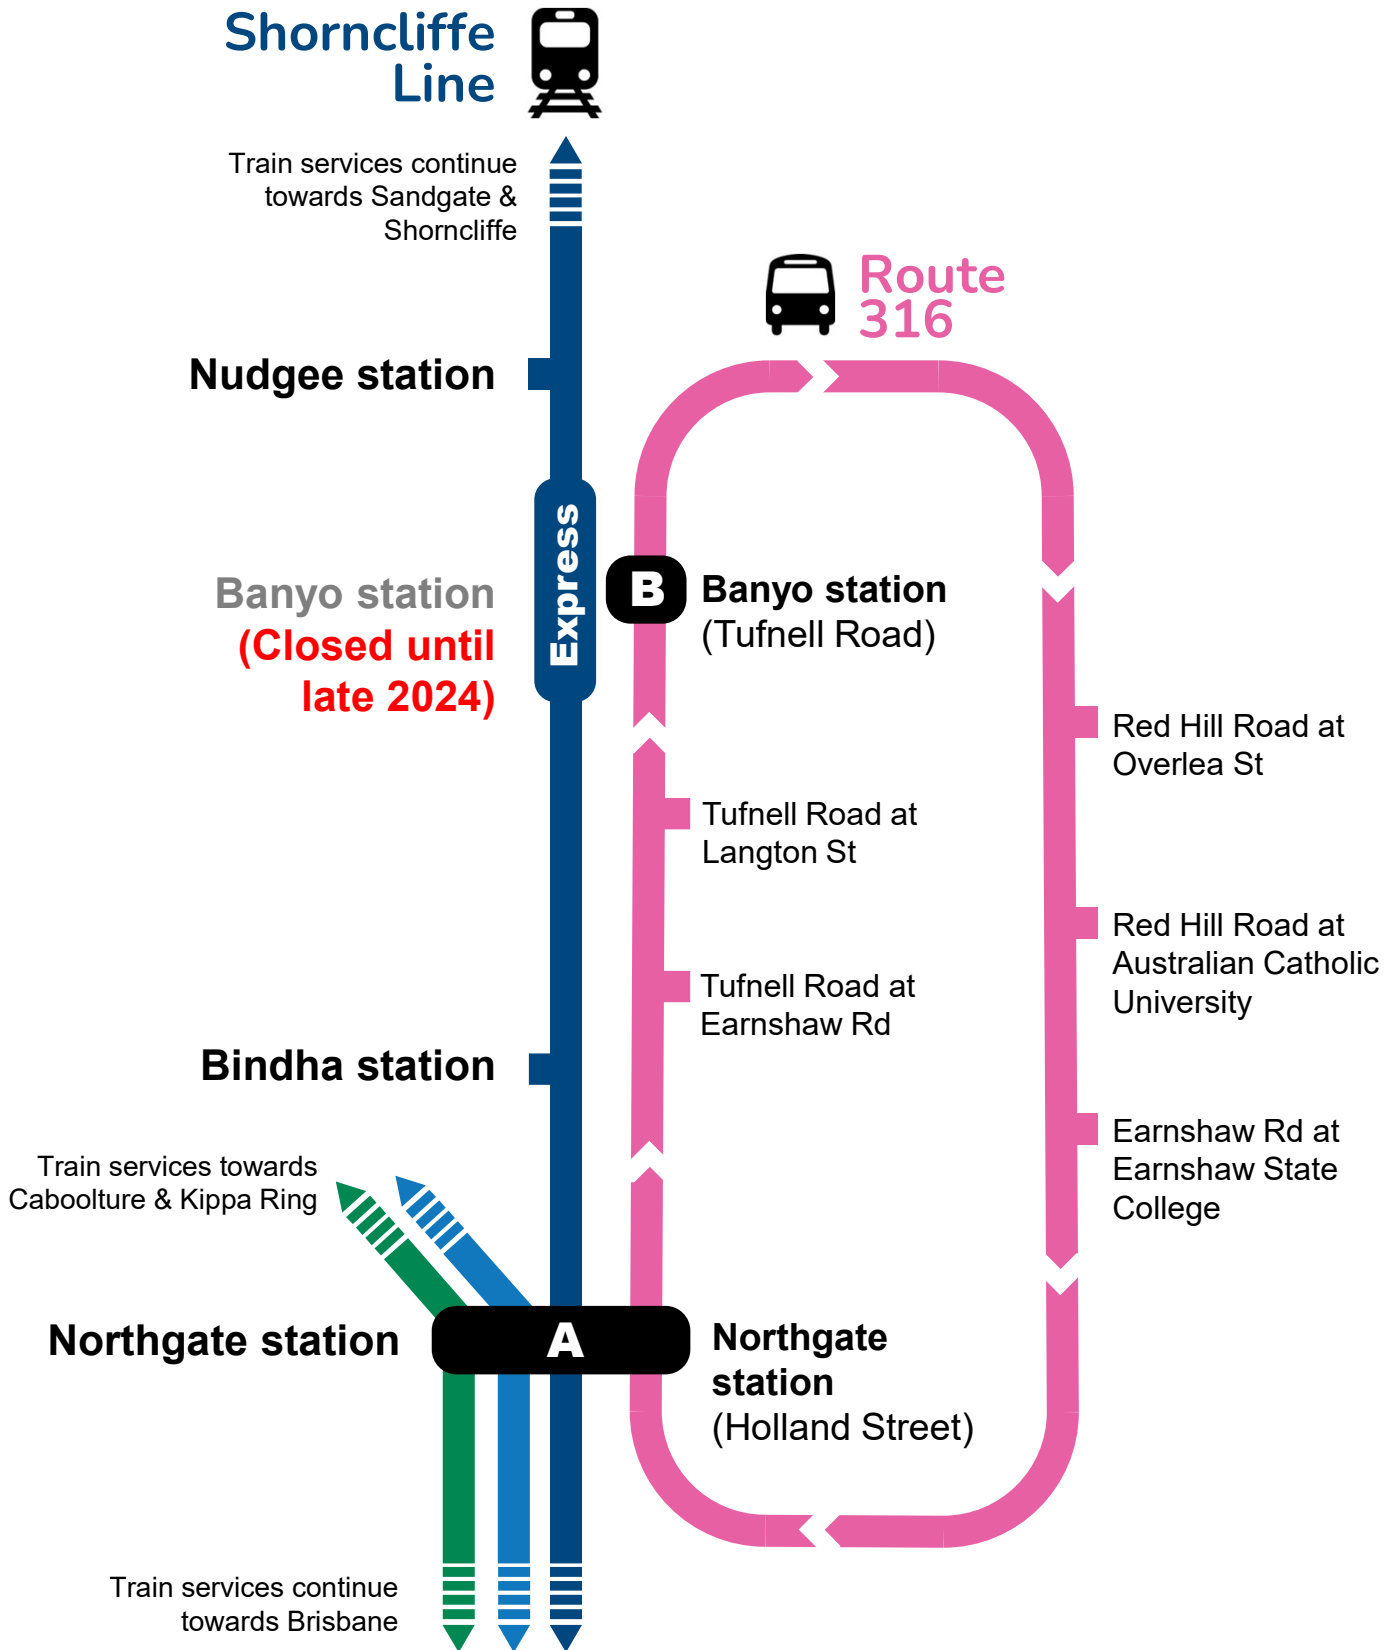

How to read this timetable

1. Use the route map to find the two timing points your stop is located between.
2. Find these points on the timetable. Your bus is scheduled to arrive between the times shown for these points. For example, if your bus stop is between timing points **A** and **B** on the map, then the bus is scheduled to arrive between the times listed for **A** and **B**.

Your **rail replacement** bus operator

Dedicated to a better Brisbane

 **316**

Banyo station shuttle bus

Effective from **13 May 2024**

Route description

316 Banyo station shuttle bus servicing Northgate station, Banyo station and Australian Catholic University (loop) until late 2024. Operates 7 days.

© The State of Queensland (Department of Transport and Main Roads) 2022
Printed May 2024. v006-316-4-20240513.

 **translink**

Route 306 also operates close to Banyo station and may provide additional travel options. Please visit translink.com.au or call 13 12 30 for further information.

**Route 316**

Banyo station shuttle bus

servicing Northgate station, Banyo station and Australian Catholic University (loop)

Monday to Friday

map ref.	Route number	316	316	316	316	316	316	316	316	316	316	316	316	316	316	316	316	316	316	316	316	
		am	am	am	am	am	am	am	am	am	am	am	am	am	am	am	am	am	am	am	am	am
A	Northgate station	5.09	5.39	5.54	6.09	6.24	6.39	6.54	7.11	7.24	7.39	7.54	8.09	8.24	8.39	8.54	9.09	9.24	9.39	9.54	10.09	10.39
B	Banyo station - Tufnell Rd	5.14	5.44	5.59	6.14	6.29	6.44	6.59	7.16	7.29	7.44	7.59	8.14	8.29	8.44	8.59	9.14	9.29	9.44	9.59	10.14	10.44
A	Northgate station	5.23	5.53	6.08	6.23	6.38	6.53	7.08	7.25	7.38	7.53	8.08	8.26	8.41	8.56	9.11	9.26	9.41	9.56	10.11	10.26	10.56