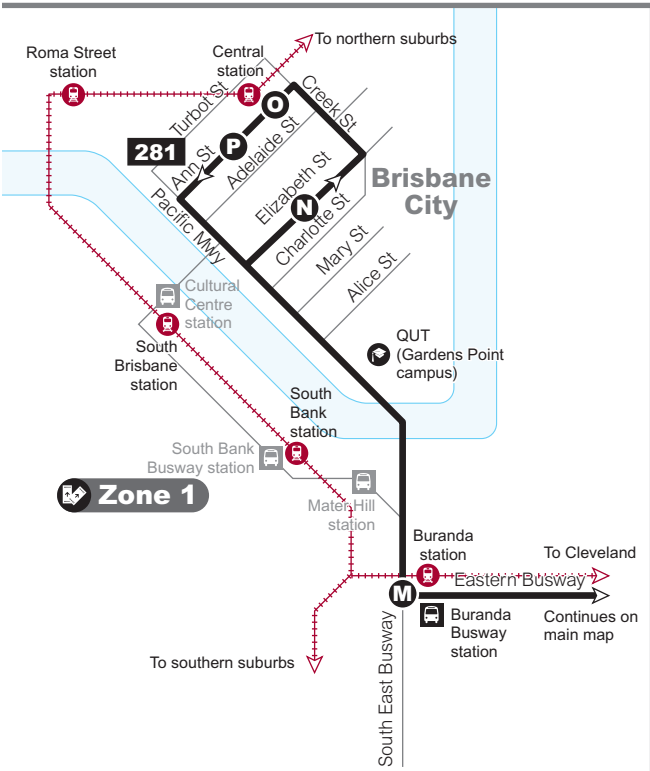

## Route description

- 281** Point Talburpin to Brisbane City  
servicing Point Talburpin, Redland Bay Marina, Victoria Point Shopping Centre, Sheldon, Eight Mile Plains, Upper Mount Gravatt, Griffith University and Buranda.  
Operates Monday to Friday only.

## Route descriptions

**280** Point Talburpin to Griffith University  
servicing Point Talburpin, Redland Bay, Redland Bay Marina, Victoria Point Shopping Centre, Sheldon, Eight Mile Plains and Upper Mount Gravatt.  
Operates 7 days.

## Route map

### Route 280