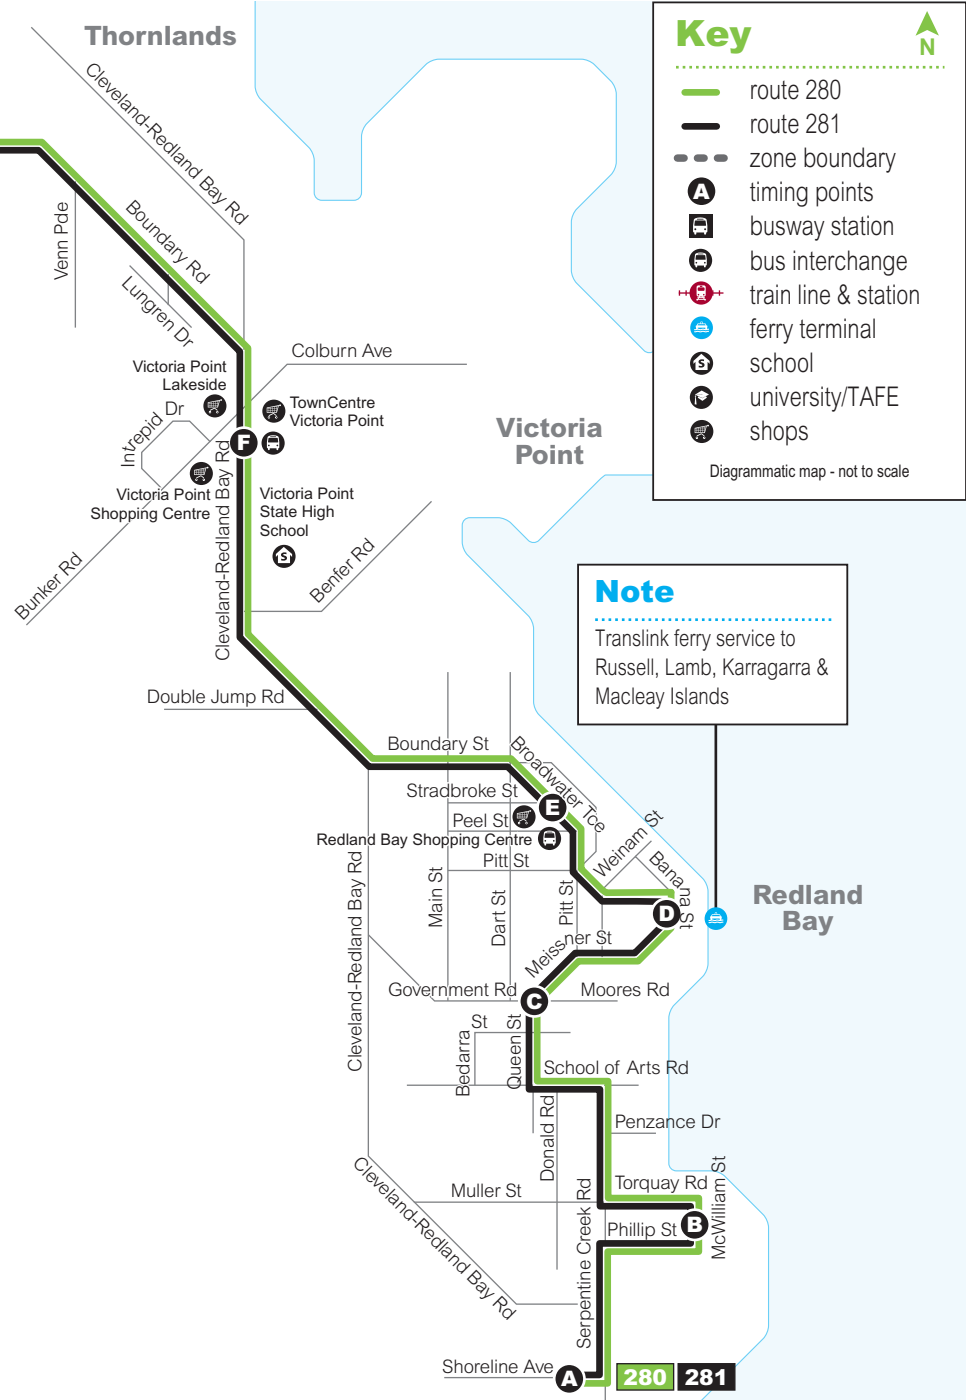

Routes 280, 281

Route map

Route 280

Servicing

- Shoreline
- Point Talburpin
- Redland Bay
- Victoria Point
- Garden City
- Griffith University

Route 281

Servicing

- Shoreline
- Point Talburpin
- Redland Bay
- Victoria Point
- Sheldon
- Eight Mile Plains
- Garden City
- (Upper Mount Gravatt)
- Griffith University
- Buranda
- Brisbane City