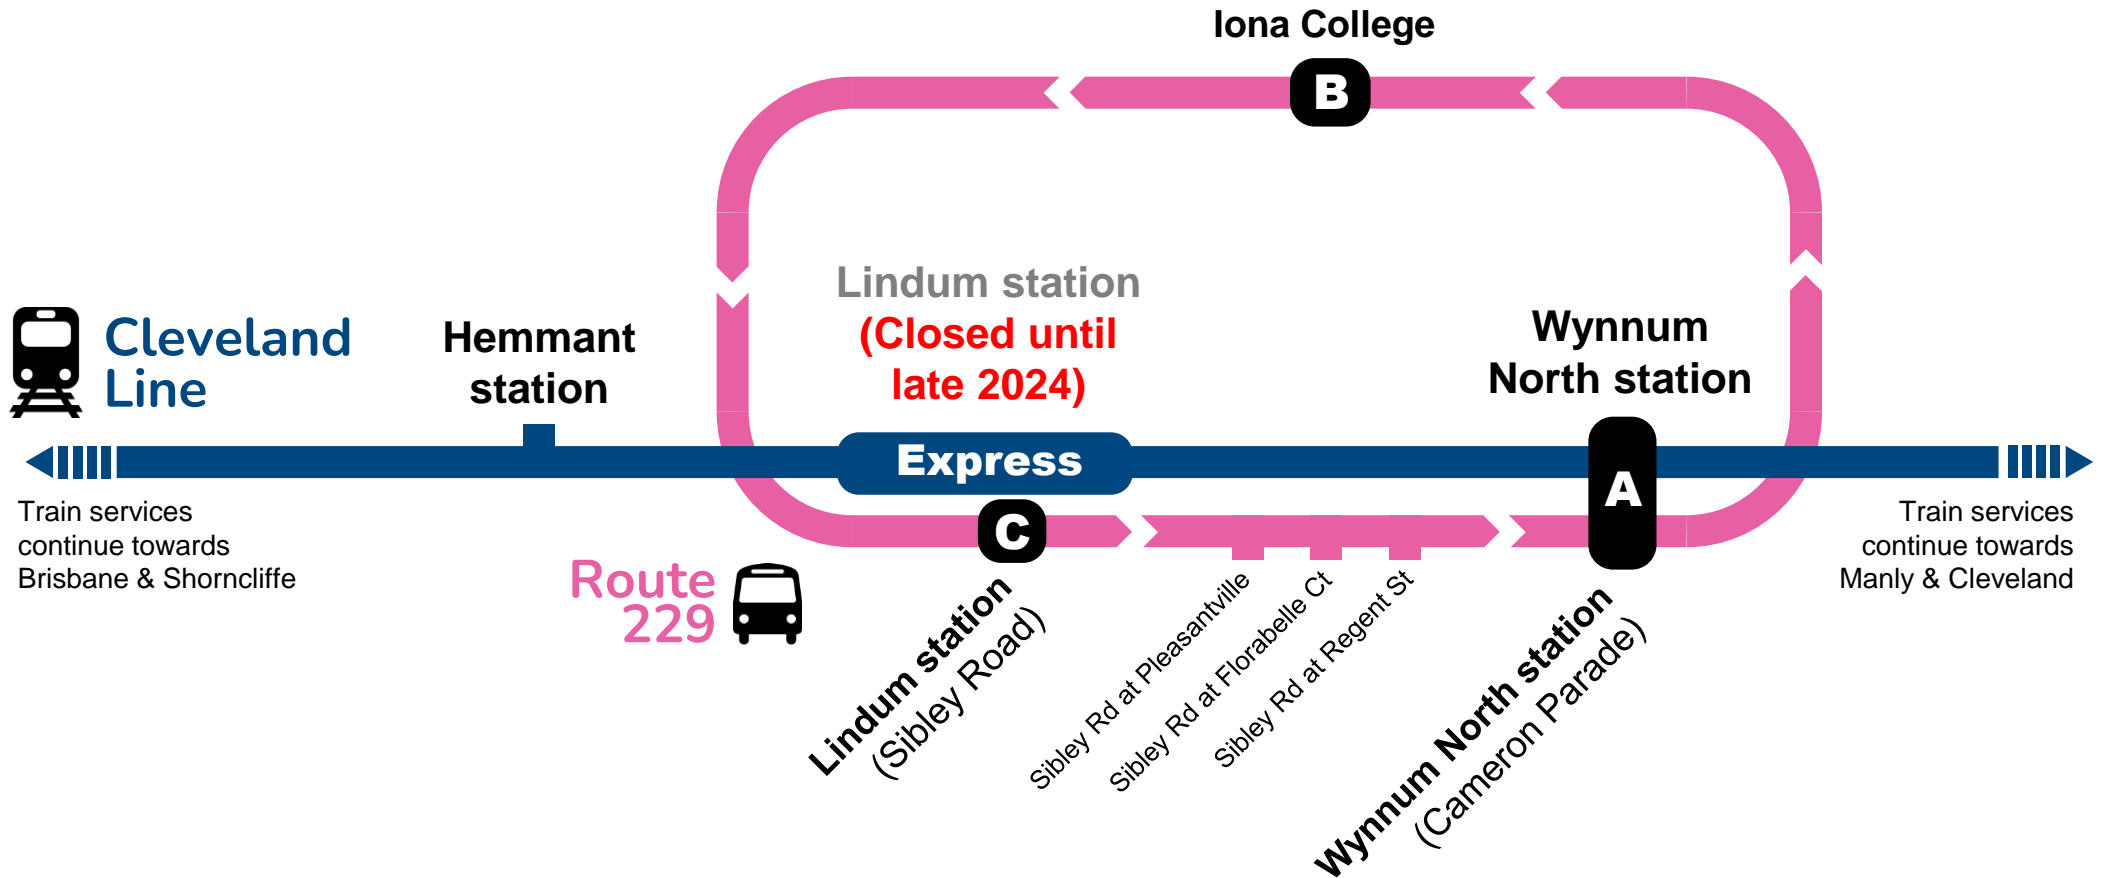

 **QueenslandRail**

 **translink**

Route  
**229**

# Route map

Routes 223 and 224 also operate close to Lindum station and may provide additional travel options. Please visit [translink.com.au](http://translink.com.au) or call 13 12 30 for further information.

# Route 229

## Lindum station shuttle bus

servicing Wynnum North station, Iona College and Lindum station (anti-clockwise loop)