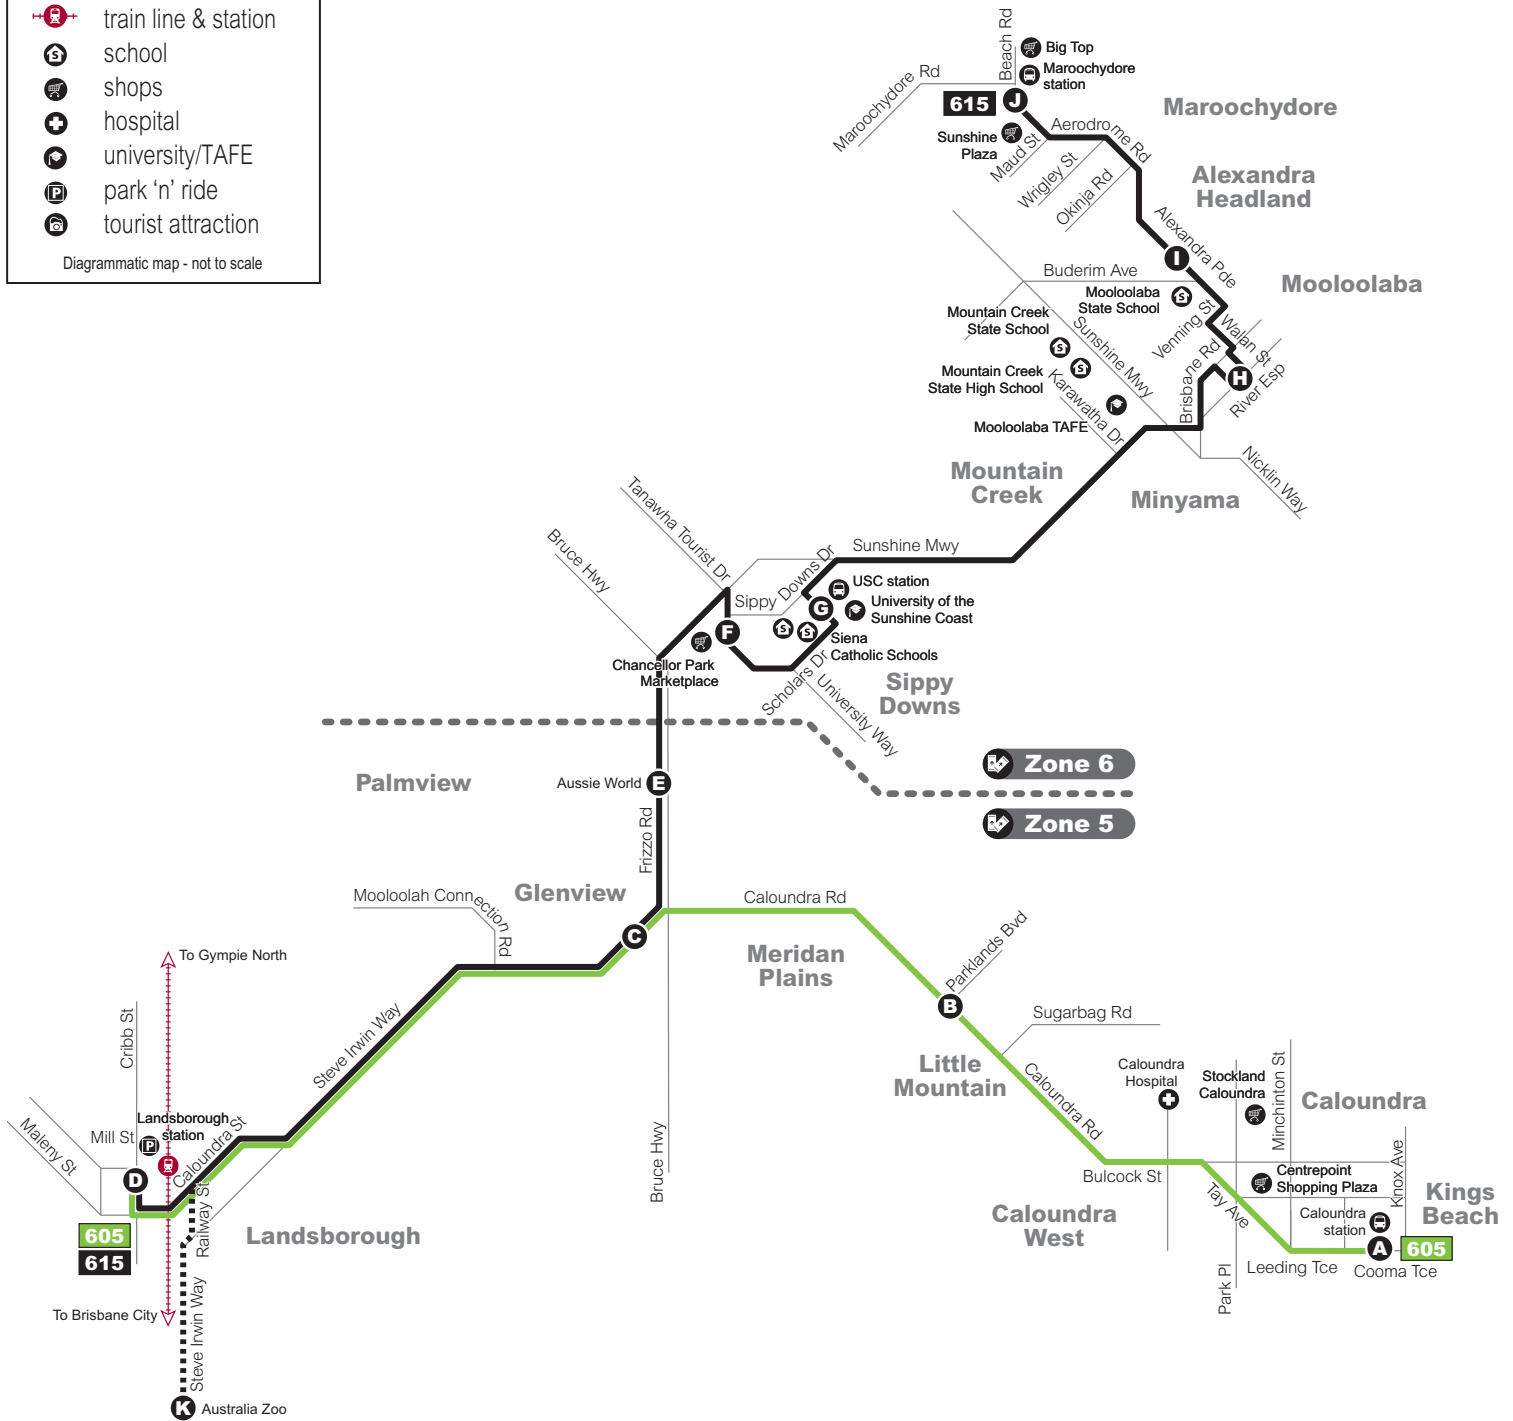

Effective from **5 February 2024**

Route descriptions

605 Caloundra to Landsborough servicing Caloundra and Landsborough. Operates 7 days.

615 Maroochydore to Landsborough via University servicing Maroochydore, Mooloolaba, University, Aussie World, Landsborough and Australia Zoo. Operates 7 days.

 **translink**

Routes

605, 615

Route map

Key

- route 605
- route 615
- - - zone boundary
- ⋯⋯⋯ occasional journey
- A** timing points
- bus station
- train line & station
- school
- shops
- hospital
- university/TAFE
- park 'n' ride
- tourist attraction

Diagrammatic map - not to scale

Route 605

Servicing
 Caloundra
 Landsborough

Route 615

Servicing
 Maroochydore
 Mooloolaba
 University
 Aussie World
 Landsborough
 Australia Zoo

Monday to Friday

map ref.	Route number	605	605	605	605	605	605	605	605	605	605	605	605	605	605	605	605	605	
		am	am	am	am	am	am	am	pm	pm	pm	pm	pm	pm	pm	pm	pm	pm	pm
D	Landsborough station, stop A 	6.20	6.45	7.22	8.46	10.08	11.00	11.38	1.08	2.38	4.08	5.04	5.35	6.06	6.34	6.57	7.11	7.35	8.37
C	Mooloolah Cemetery	6.28	6.53	7.30	8.54	10.16	11.08	11.46	1.16	2.46	4.16	5.12	5.43	6.14	6.42	7.05	7.19	7.43	8.45
B	Caloundra Rd at Parklands Bvd	6.35	7.00	7.37	9.01	10.23	11.15	11.53	1.23	2.53	4.23	5.19	5.50	6.21	6.49	7.10	7.24	7.48	8.50
A	Caloundra station	6.50	7.15	7.52	9.16	10.38	11.30	12.08	1.38	3.08	4.38	5.34	6.05	6.36	7.04	7.22	7.36	8.00	9.02

Saturday

map ref.	Route number	605	605	605	605	605	605	605	605	605	
		am	am	am	am	pm	pm	pm	pm	pm	
D	Landsborough station, stop A 	6.34	8.34	10.08	11.36	1.08	4.08	6.31	8.38	9.28	10.08
C	Mooloolah Cemetery	6.39	8.39	10.13	11.41	1.13	4.13	6.36	8.43	9.33	10.13
B	Caloundra Rd at Parklands Bvd	6.49	8.49	10.23	11.51	1.23	4.23	6.46	8.51	9.41	10.21
A	Caloundra station	7.04	9.04	10.38	12.06	1.38	4.38	7.01	9.03	9.53	10.33