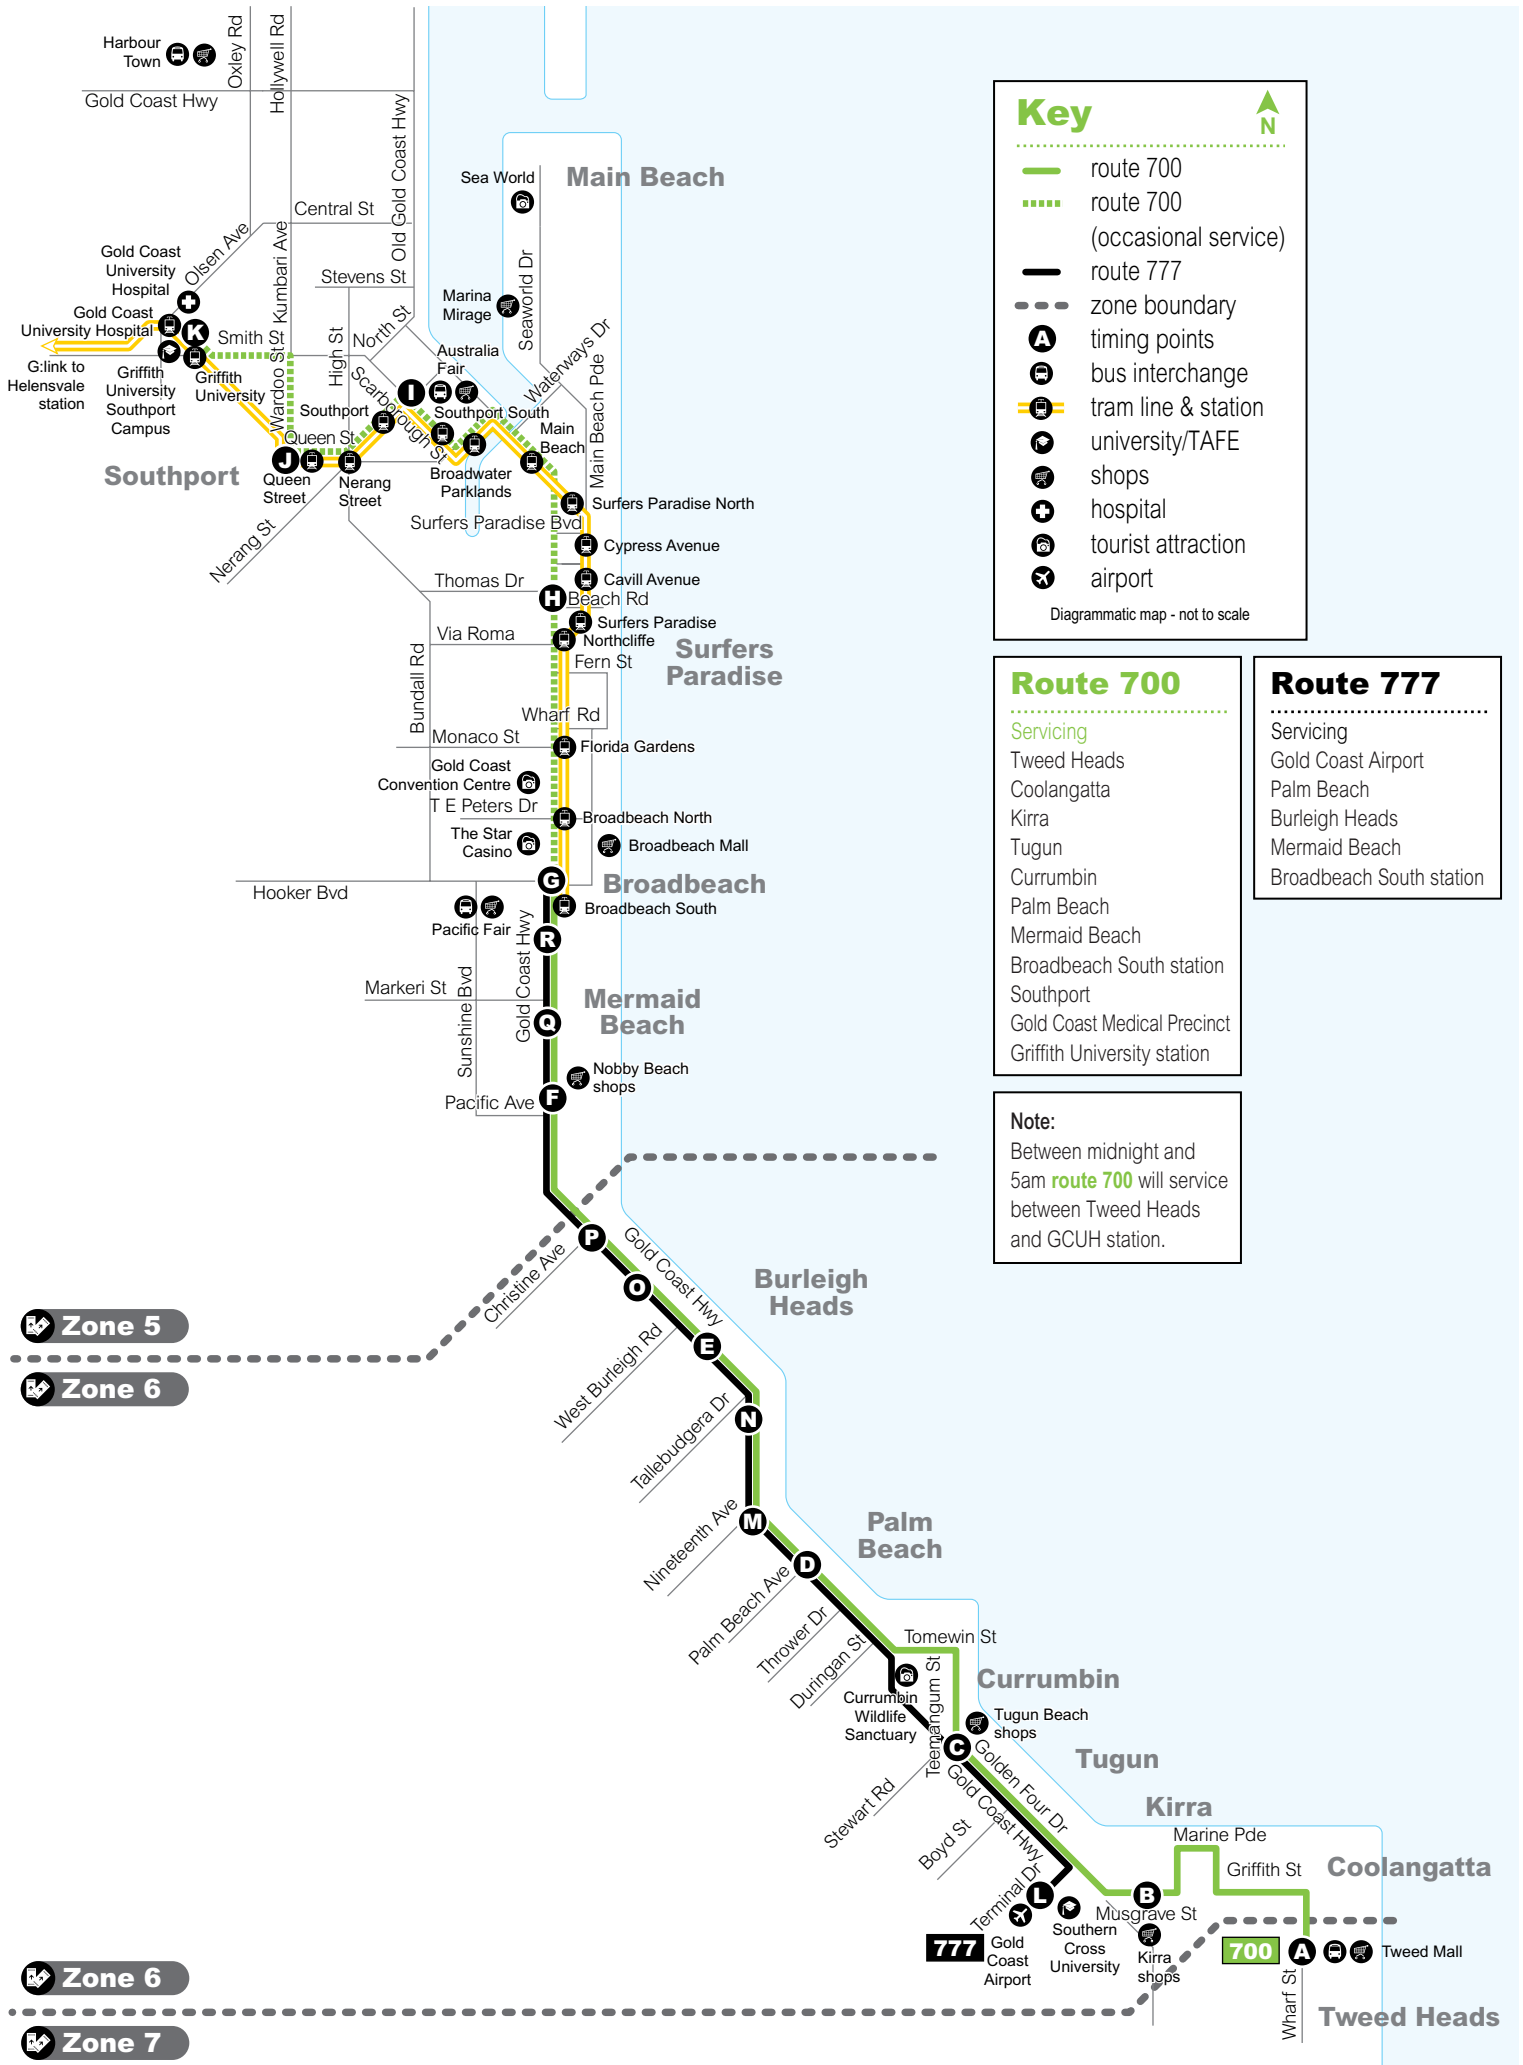

Routes 700, 777

Route map