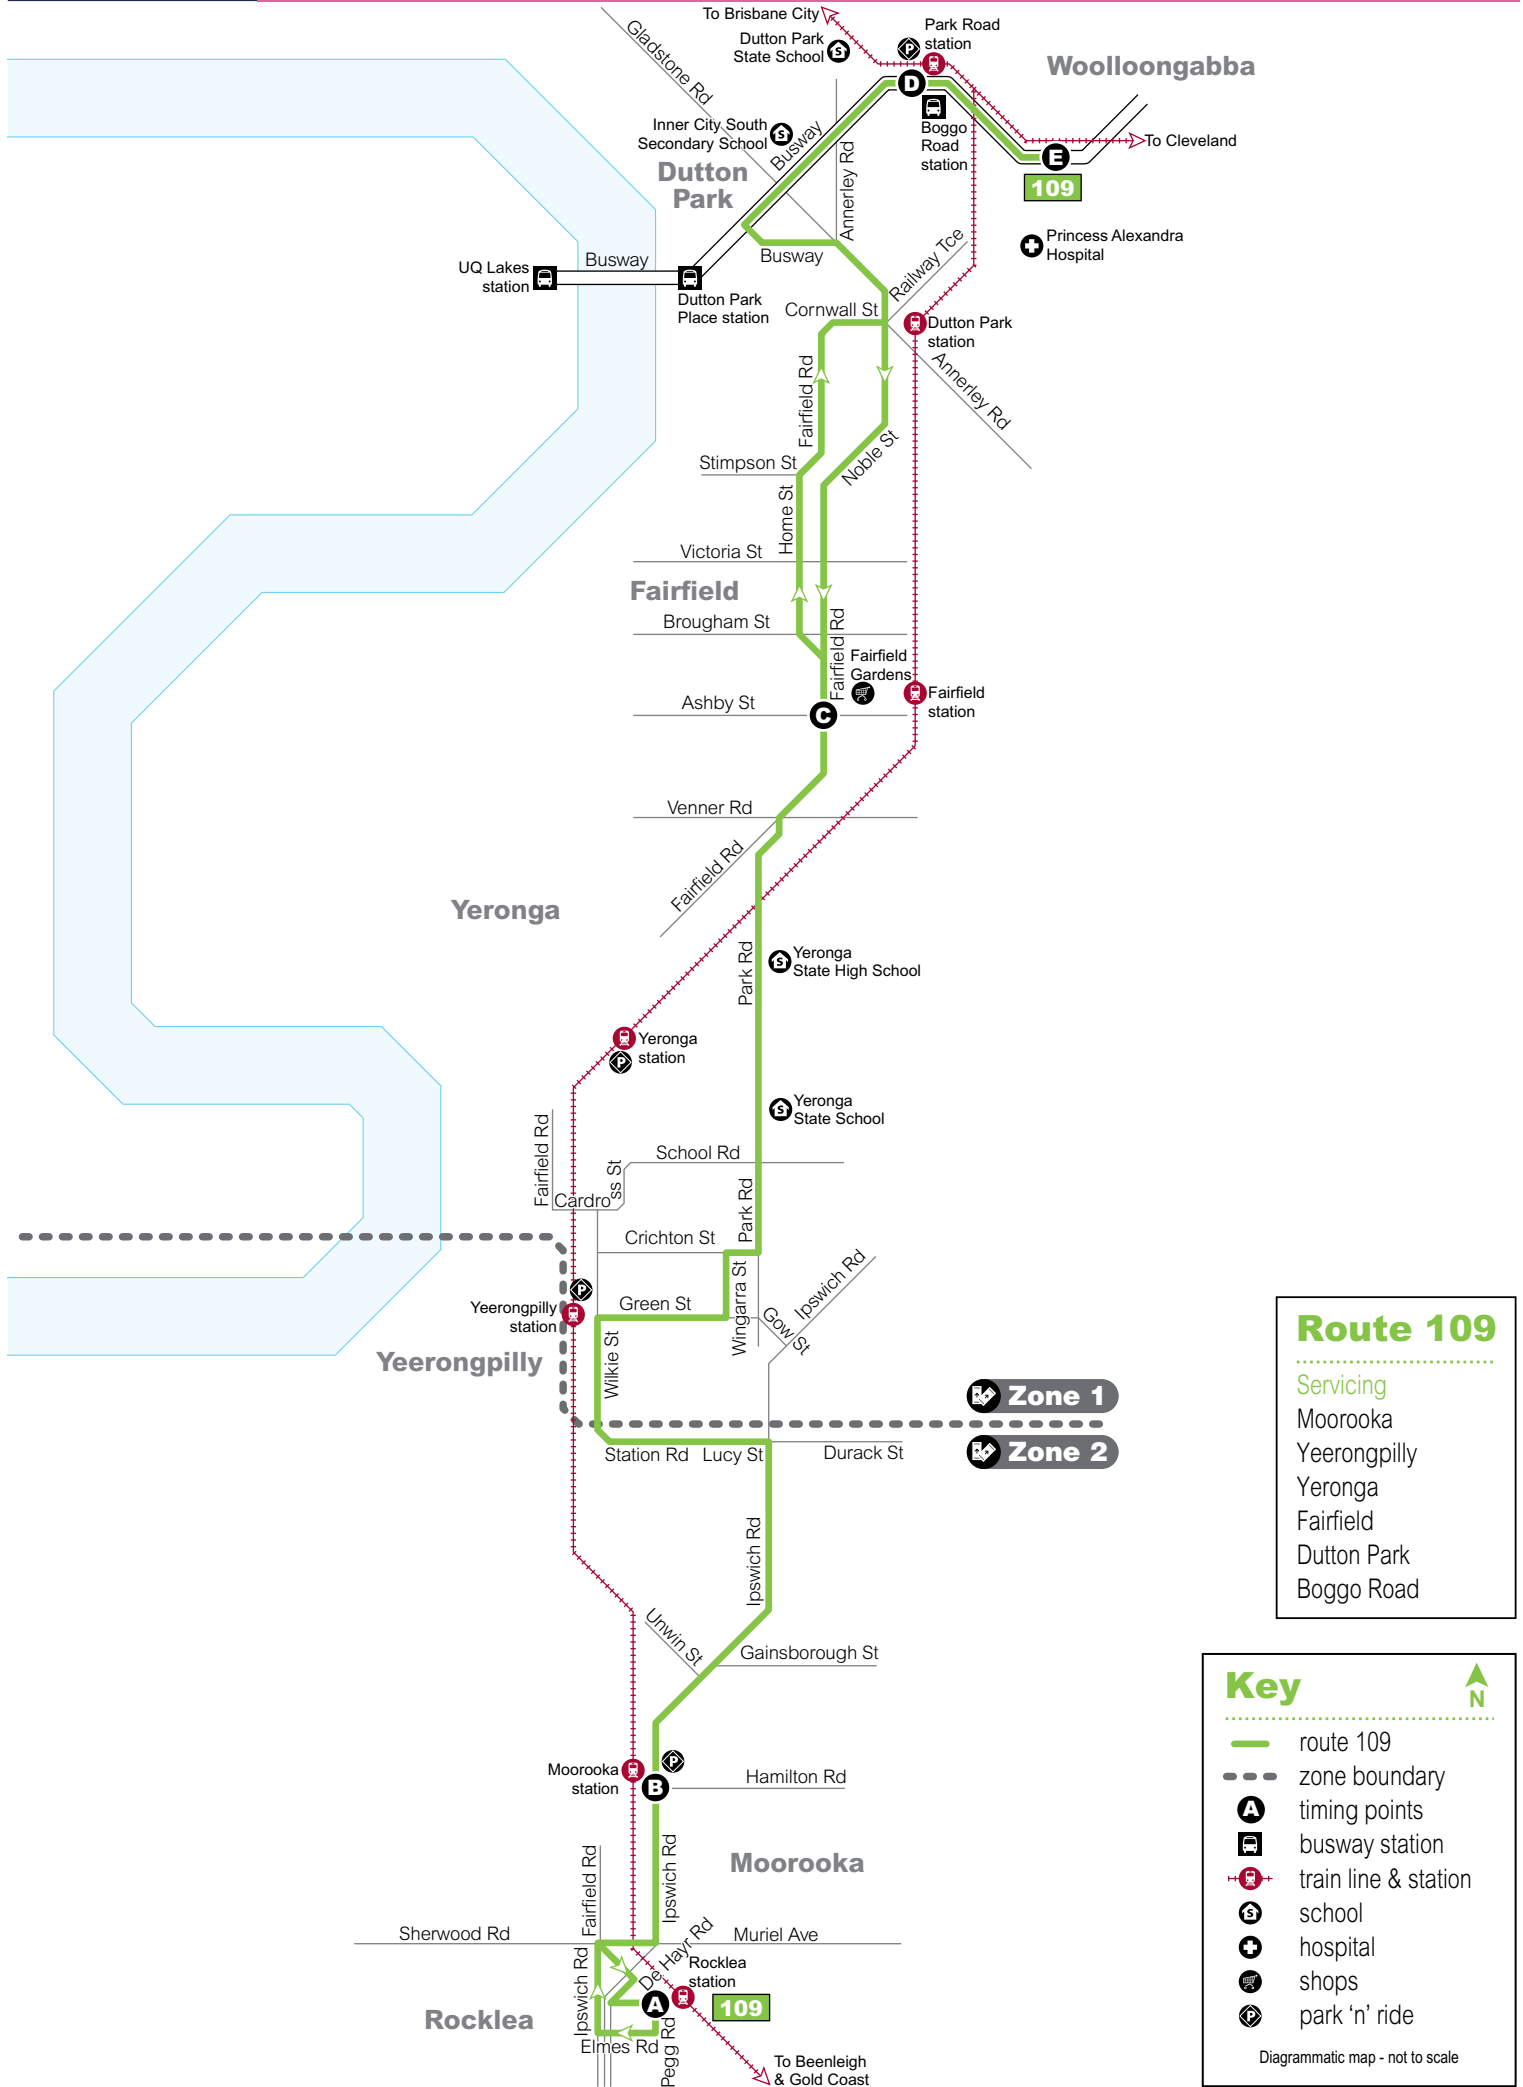

Route 109

Route map

Route 109

Servicing

- Moorooka
- Yeerongpilly
- Yeronga
- Fairfield
- Dutton Park
- Boggo Road

Key

- route 109
- zone boundary
- timing points
- busway station
- train line & station
- school
- hospital
- shops
- park 'n' ride

Diagrammatic map - not to scale