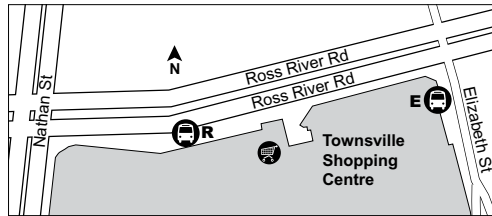

This will determine the correct number of zones for which you will be charged.

Townsville Shopping Centre bus stops

There are two bus stops at Townsville Shopping Centre, marked on this timetable as:

E: on Elizabeth Street

R: on Ross River Rd

Routes 232 and 233

E: Services to Bushland Beach and Burdell commence at Elizabeth St, Townsville Shopping Centre

E: Services from Bushland Beach and Burdell terminate at Elizabeth St, Townsville Shopping Centre

Explanations**Route 232, 233**

E: Services to Bushland Beach and Burdell commence at Elizabeth St, Townsville Shopping Centre

E: Services from Bushland Beach and Burdell terminate at Elizabeth St, Townsville Shopping Centre

Saturday

map ref	Route number	233	232	233	233	232	232	233	232	232	233
		am	am	am	am	am	am	pm	pm	pm	pm
L	Bushland Beach (Lynwood Ave)	6:30	8:30	9:50	1:50	6:30
M	Bushland Beach	6:35	8:35	9:55	1:55	6:35
N	Bushland Beach (Marina Drive)	6:37	8:37	9:57	1:57	6:37
K	Mount Low (Mt Low Parkway/Equardo)	6:42	8:42	10:02	2:02	6:42
J	Jensen (Veales Road)	6:47	8:47	10:07	2:07	6:47
I	Jensen (Jensen Road)	6:50	8:50	10:10	2:10	6:50
H	Woodland Shopping Centre	6:54	8:54	10:14	2:14	6:53
G	Burdell (Garland/Aintree)	8:14	10:44	11:39	2:39	4:14
G	Bohlevale State School	6:58	8:16	8:58	10:18	10:46	11:41	2:18	2:41	4:16	6:57
Z	North Shore State School	8:22	10:52	11:47	2:47	4:22
I	Burdell (Waterway/Yalbira)	8:25	10:55	11:50	2:50	4:25
F	Deeragun (Innes Estate)	7:02	9:02	10:22	2:22	7:01
E	Burdell (North Shore)	7:07	8:29	9:07	10:27	10:59	11:54	2:27	2:54	4:29	7:05
D	Coconut Glen Van Village	7:12	8:33	9:12	10:32	11:03	11:58	2:32	2:58	4:33	7:10
C	Trade Training Centre	7:14	8:34	9:14	10:34	11:04	11:59	2:34	2:59	4:34	7:12
B	Coral Coast Tourist Park	7:16	8:36	9:16	10:36	11:06	12:01	2:36	3:01	4:36	7:14
A	Garbutt (Domain Central)	7:20	8:42	9:20	10:40	11:12	12:07	2:40	3:07	4:42	7:18
S	Townsville Shopping Centre, Aitkenvale	7:28	8:50	9:28	10:48	11:20	12:15	2:48	3:15	4:50	7:25