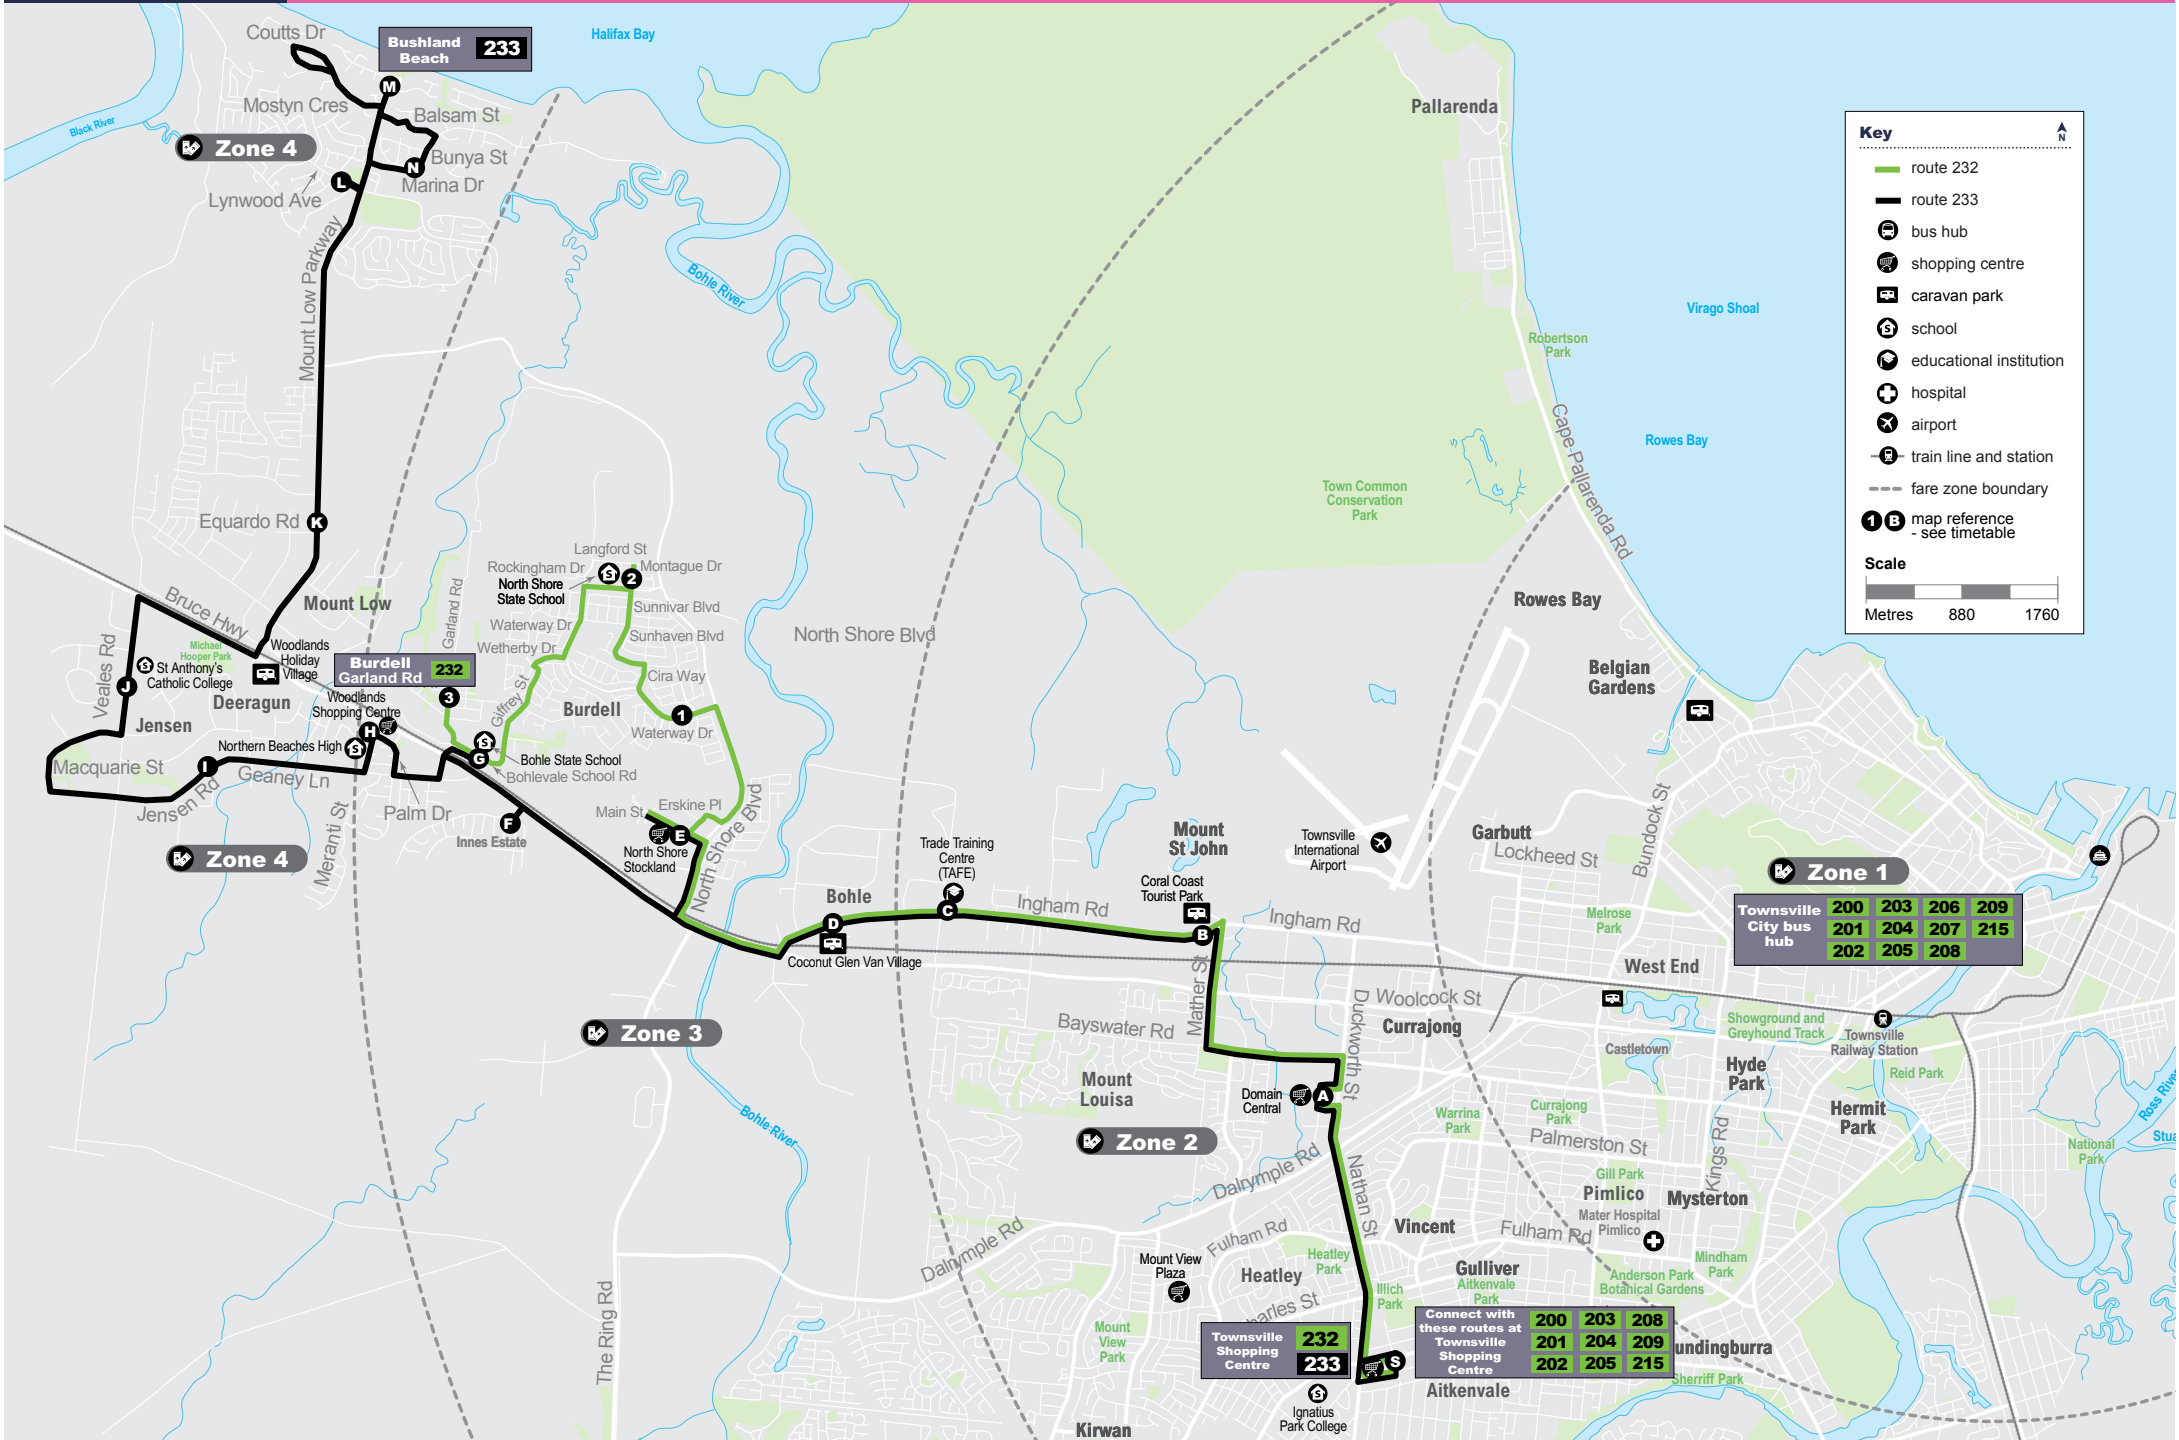

233 **Bushland Beach to Townsville Shopping Centre**
servicing Bushland Beach, Mt Low, Jensen, Deeragun, Burdell, Garbutt and Domain Central.
Operates 6 days.

Your Townsville bus operator

K/NET/C
moving people

translink

Routes

232, 233

Route map

Key

- route 232
- route 233
- bus hub
- shopping centre
- caravan park
- school
- educational institution
- hospital
- airport
- train line and station
- fare zone boundary
- 1** **B** map reference - see timetable

Scale

Metres 880 1760

Zone 1

Townsville City bus hub	200	203	206	209
	201	204	207	215
	202	205	208	

Connect with these routes at Townsville Shopping Centre

232	200	203	208
233	201	204	209
	202	205	215

Connect with these routes at Gulliver Shopping Centre

200	203	208
201	204	209
202	205	215

Routes

232, 233**Townsville Shopping Centre to Burdell and Bushland****Beach** servicing Domain Central, Garbutt, Burdell, Deeragun, Jensen, and Mt Low**Monday to Friday**