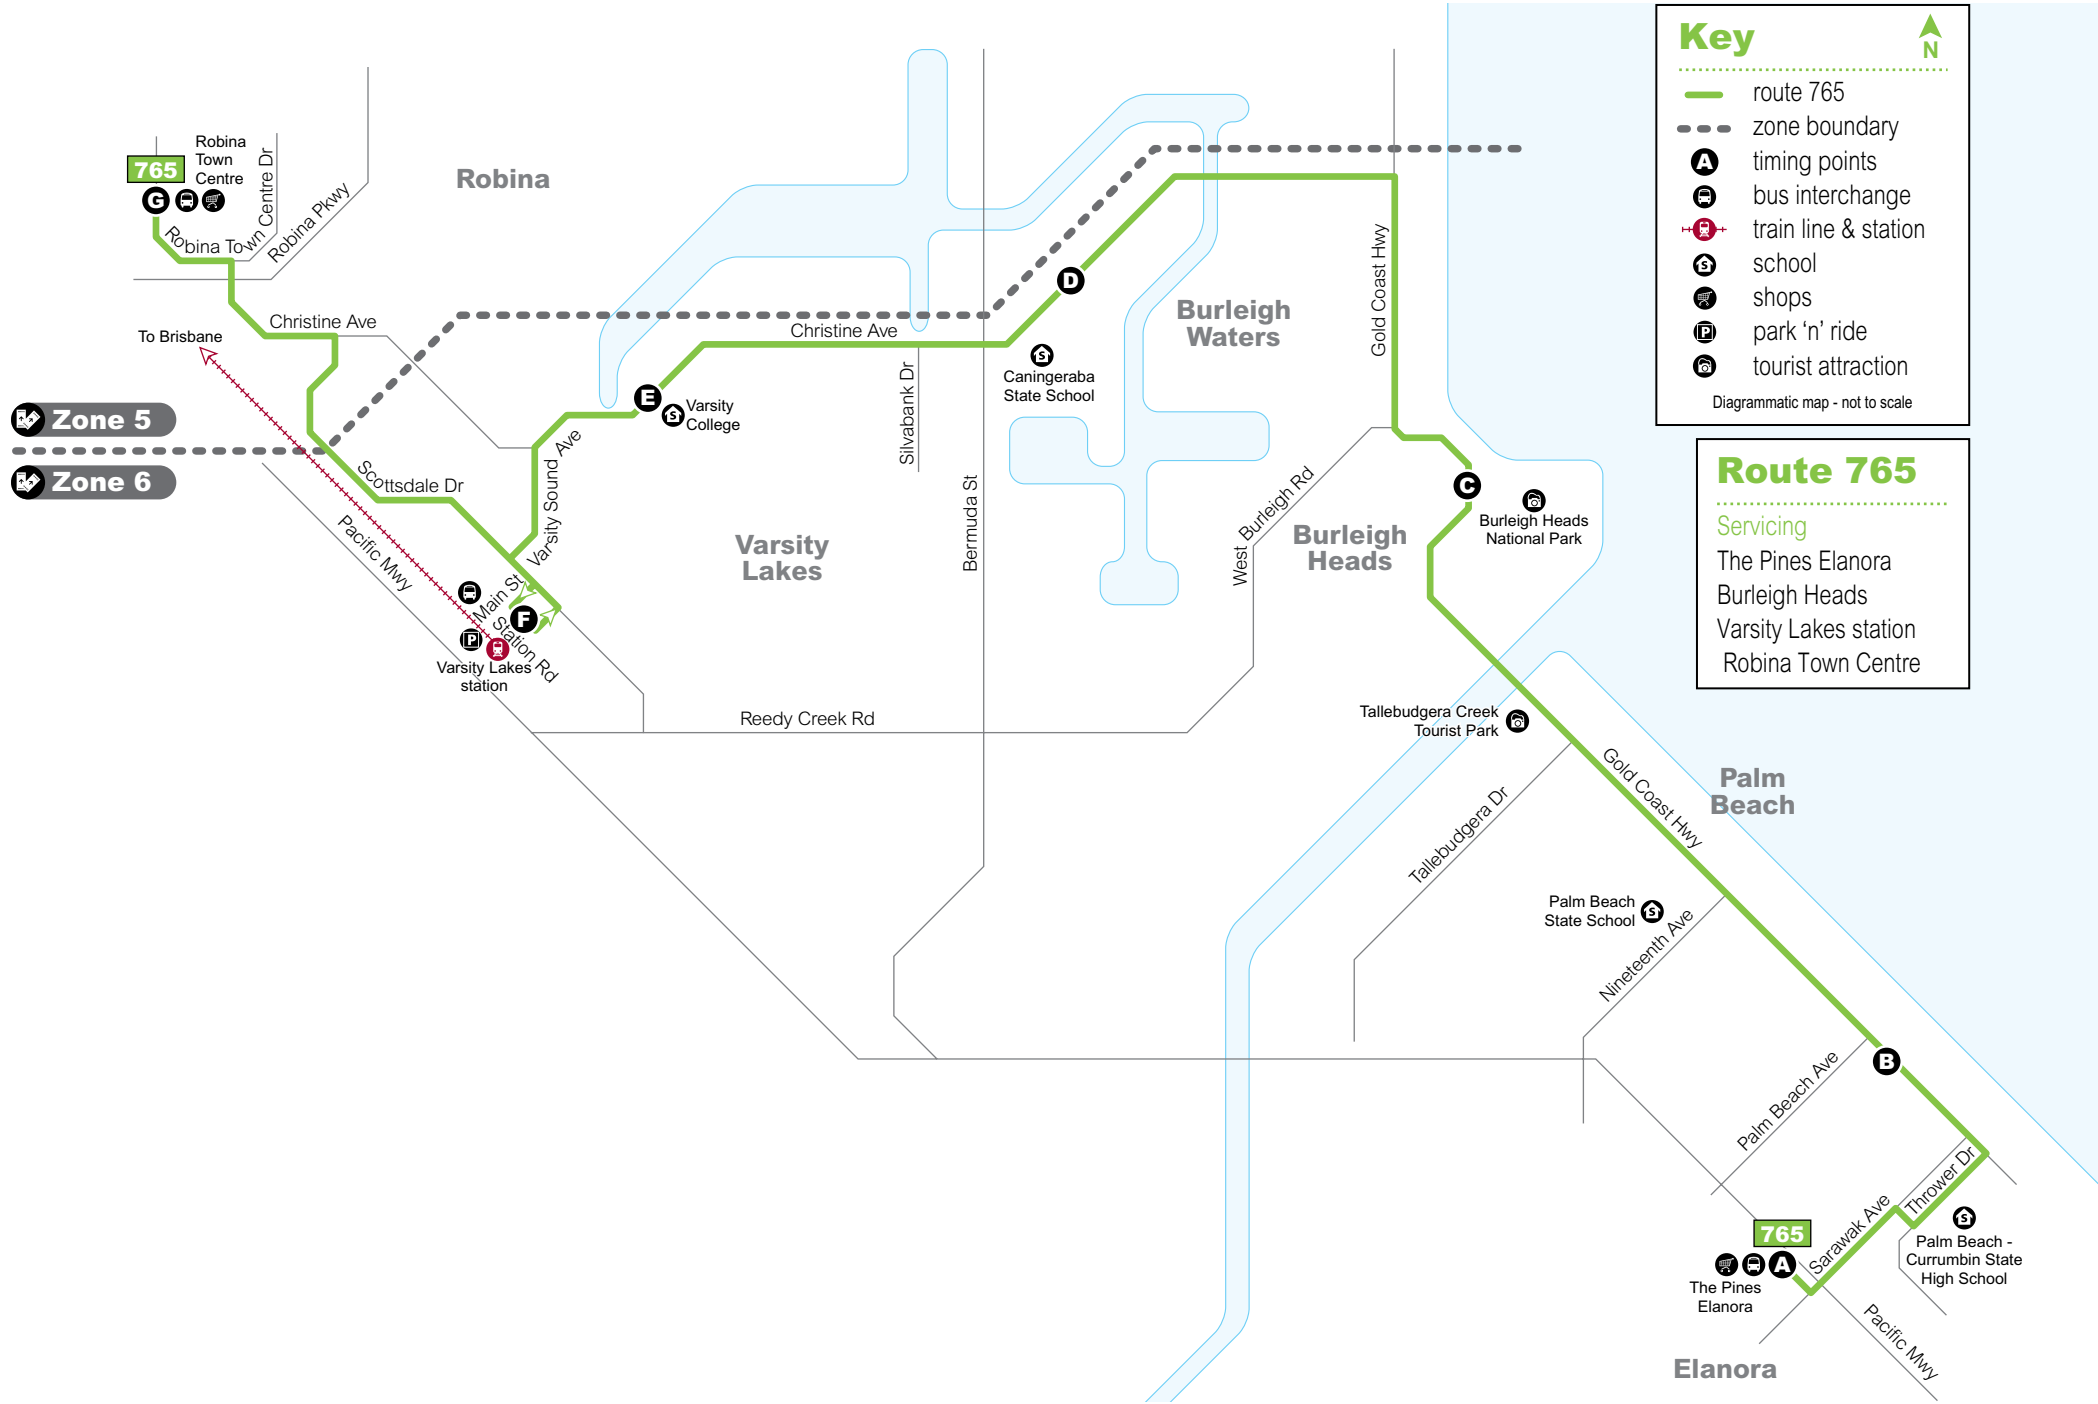

 **translink**

Track your bus in real-time with our MyTranslink app.

Also available for train, ferry and tram.

Route 765

Route map

The Pines Elanora to Robina Town Centre

servicing The Pines Elanora, Burleigh Heads, Varsity Lakes station and Robina Town Centre

Monday to Friday

map ref	Route number	765	765	765	765	765	765	765	765	765	765	765	765	765	765	765	765	765	765	765	
		am	am	am	am	am	am	am	am	am	am	am	am	am	am	am	am	am	am	am	am
A	The Pines Shopping Centre stop A	5.06	5.36	6.06	6.34	7.00	7.12	7.27	7.42	7.55	8.10	8.25	8.40	8.59	9.14	9.29	9.44	9.59	10.14	10.29	10.44
B	Palm Beach Hotel	5.09	5.39	6.09	6.37	7.04	7.16	7.31	7.47	8.00	8.16	8.31	8.46	9.04	9.19	9.34	9.49	10.04	10.19	10.34	10.49
C	Burleigh Heads	5.16	5.46	6.18	6.46	7.13	7.25	7.40	7.59	8.12	8.27	8.42	8.55	9.13	9.28	9.43	9.58	10.13	10.28	10.43	10.58
D	Burleigh Waters Library	5.21	5.51	6.23	6.52	7.20	7.32	7.47	8.07	8.20	8.35	8.50	9.03	9.20	9.35	9.50	10.05	10.20	10.35	10.50	11.05
E	Varsity College	5.26	5.56	6.28	6.58	7.28	7.40	7.55	8.17	8.30	8.43	8.58	9.09	9.26	9.41	9.56	10.11	10.26	10.41	10.56	11.11
F	Varsity Lakes station	5.30	6.00	6.32	7.02	7.32	7.44	7.59	8.21	8.34	8.47	9.02	9.13	9.30	9.45	10.00	10.15	10.30	10.45	11.00	11.15
G	Robina Town Centre	5.38	6.08	6.41	7.11	7.42	7.54	8.09	8.31	8.44	8.57	9.12	9.23	9.40	9.55	10.10	10.25	10.40	10.55	11.10	11.25