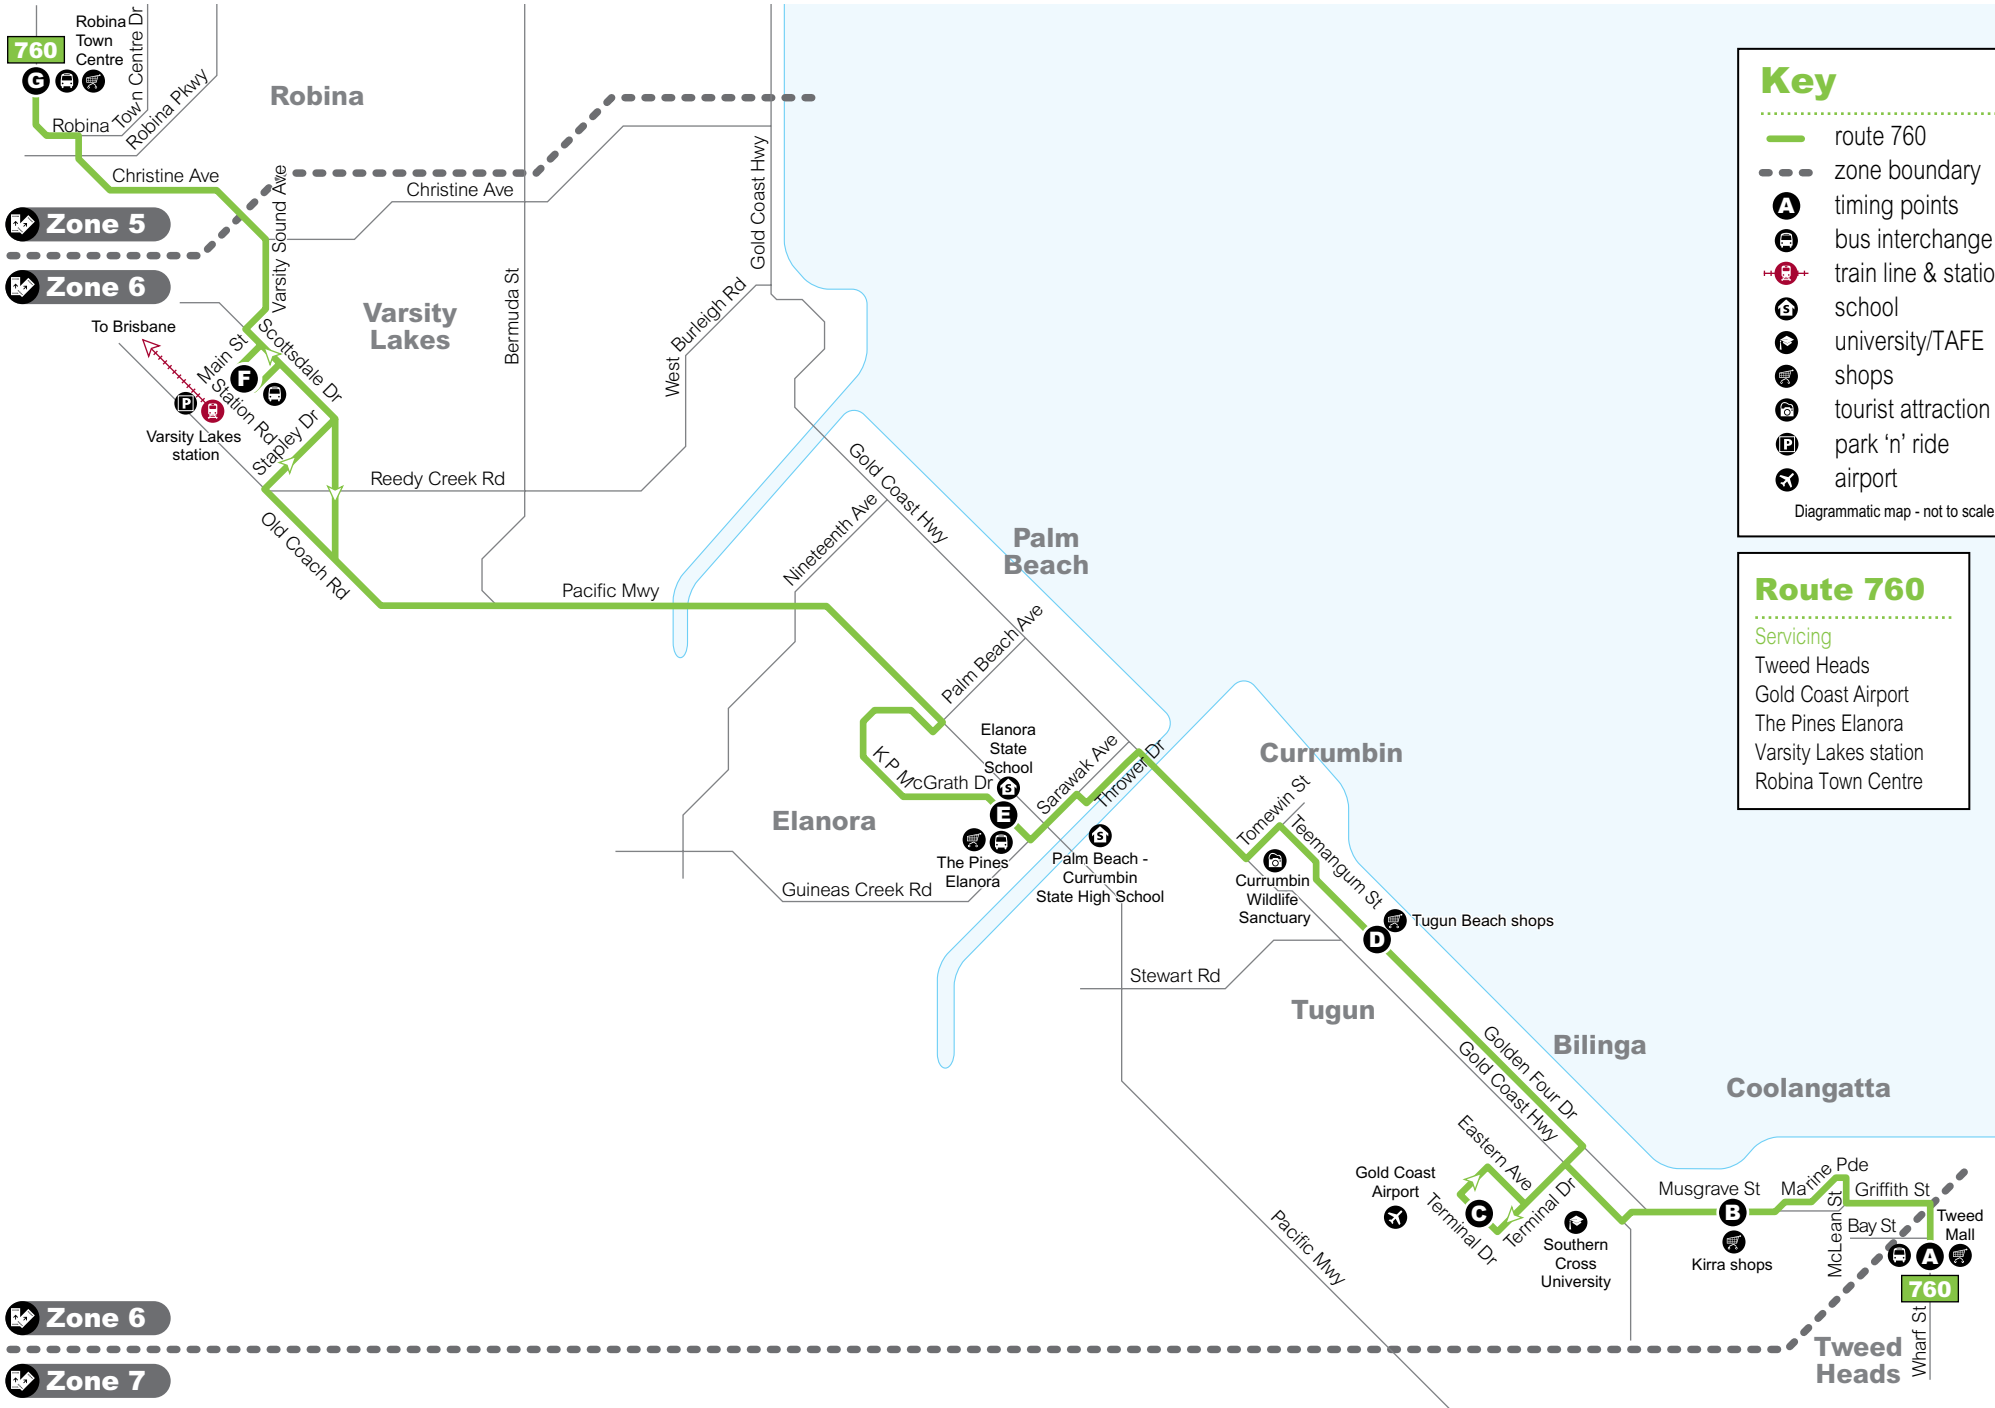

 **translink**

Track your bus in real-time with our MyTranslink app.

Also available for train, ferry and tram.

Route 760

Route map

Key

- route 760
- zone boundary
- timing points
- bus interchange
- train line & station
- school
- university/TAFE
- shops
- tourist attraction
- park 'n' ride
- airport

Diagrammatic map - not to scale

Route 760

Servicing

- Tweed Heads
- Gold Coast Airport
- The Pines Elanora
- Varsity Lakes station
- Robina Town Centre

Zone 6

Zone 7

Tweed Heads to Robina Town Centre

servicing Tweed Heads, Gold Coast Airport, The Pines Elanora, Varsity Lakes station and Robina Town Centre

Monday to Friday

map ref	Route number	760	760	760	760	760	760	760	760	760	760	760	760	760	760	760	760	760	760	760	
		am	am	am	am	am	am	am	am	am	am	am	am	am	am	am	am	am	pm	pm	pm
A	Tweed Heads, Wharf St	4.55	5.25	5.55	6.20	6.45	7.10	S7.40	H7.40	S8.10	H8.10	8.45	9.15	9.45	10.15	10.45	11.15	11.45	12.15	12.45	1.15
B	Musgrave St at Kirra shops	4.58	5.28	5.58	6.24	6.49	7.14	S7.45	H7.44	S8.16	H8.14	8.51	9.21	9.51	10.21	10.51	11.21	11.51	12.21	12.51	1.21
C	Gold Coast Airport	5.03	5.33	6.03	6.29	6.54	7.19	S7.51	H7.49	S8.22	H8.19	8.57	9.27	9.57	10.27	10.57	11.27	11.57	12.27	12.57	1.27
D	Tugun Beach shops	5.09	5.39	6.09	6.36	7.02	7.27	S7.59	H7.57	S8.31	H8.27	9.05	9.35	10.05	10.35	11.05	11.35	12.05	12.35	1.05	1.35
E	The Pines Shopping Centre stop B	5.16	5.46	6.16	6.44	7.10	7.35	S8.10	H8.05	S8.45	H8.35	9.14	9.44	10.14	10.44	11.14	11.44	12.14	12.44	1.14	1.44
F	Varsity Lakes station	5.31	6.01	6.31	7.01	7.32	7.57	S8.33	H8.27	S9.05	H8.57	9.30	10.00	10.30	11.00	11.30	12.00	12.30	1.00	1.30	2.00
G	Robina Town Centre	5.40	6.10	6.40	7.11	7.42	8.07	S8.43	H8.37	S9.15	H9.07	9.40	10.10	10.40	11.10	11.40	12.10	12.40	1.10	1.40	2.10