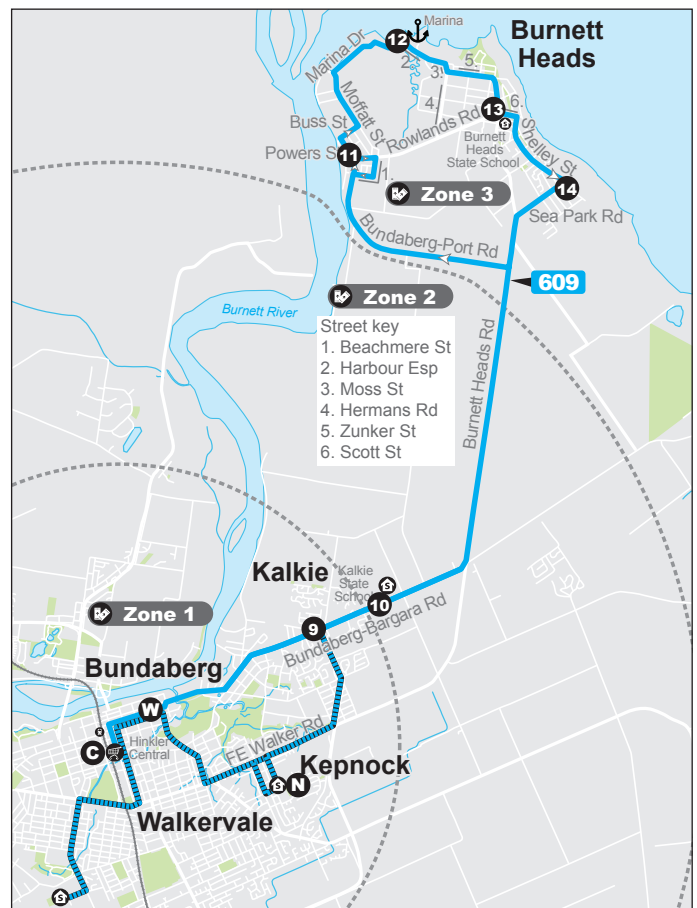

Operates school days only

* Operates school holidays only

Route
608

University/Sugarland Plaza to Innes Park North

servicing Hospitals, Argyle Gardens

	Monday to Friday								Saturday				
map ref	Route number	608	608	608	608	608	608	608	608	608	608	608	608
		am	am	am	pm	pm	pm	pm	pm	am	am	pm	pm
U University		3.55	4.55
S Sugarland Plaza		9.00	10.00	11.00	12.00	1.00	2.00	4.00	5.00	8.00	10.00	12.00	2.00
Takalvan/Walker Street		9.03	10.03	11.03	12.03	1.03	2.03	4.03	5.03	8.03	10.03	12.03	2.03
F Friendlies Hospital		9.08	10.08	11.08	12.08	1.08	2.08	4.08	5.08	8.08	10.08	12.08	2.08
B Bundaberg Plaza		9.10	10.10	11.10	12.10	1.10	2.10	4.10	5.10	8.10	10.10	12.10	2.10
9 Princess St (Rum Distillery)		9.18	10.18	11.18	12.18	1.18	2.18	4.18	5.18	8.18	10.18	12.18	2.18
10 Kalkie State School		9.22	10.22	11.22	12.22	1.22	2.22	4.22	5.22	8.22	10.22	12.22	2.22
15 Bargara Central		9.30	10.30	11.30	12.30	1.30	2.30	4.30	5.30	8.30	10.30	12.30	2.30
17 Neilsen Pk Caravan Park		9.33	10.33	11.33	12.33	1.33	2.33	4.33	5.33	8.33	10.33	12.33	2.33
18 Kelly's Beach		9.35	10.35	11.35	12.35	1.35	2.35	4.35	5.35	8.35	10.35	12.35	2.35
19 Carlyle Retirement Village		9.40	10.40	11.40	12.40	1.40	2.40	4.40	5.40	8.40	10.40	12.40	2.40
21 Woongarra Scenic Drive		9.45	10.45	11.45	12.45	1.45	2.45	4.45	5.45	8.45	10.45	12.45	2.45
22 Innes Park North		9.50	10.50	11.50	12.50	1.50	2.50	4.50	5.50	8.50	10.50	12.50	2.50