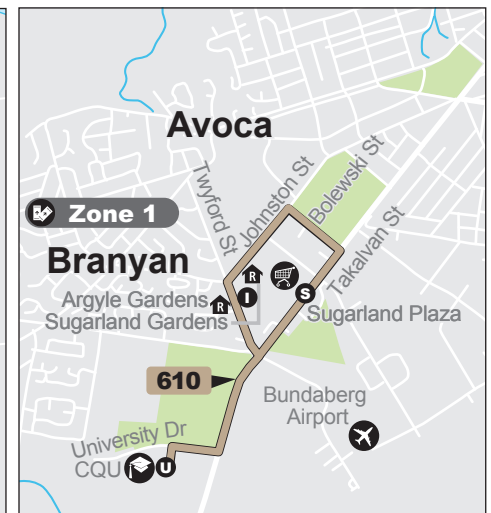

Monday to Friday												Saturday							
map ref	Route number	608	608	610	608	610	608	610	608	610	608	610	608	610	608	608	608	608		
		am	am	am	am	am	pm	pm	pm	pm	pm	pm	pm	pm	pm	pm	am	am	pm	pm
22 Innes Park North		6.25	7.25	....	8.55	....	9.55	....	10.55	....	11.55	....	12.55	....	1.55	3.55	8.55	10.55	12.55	2.55
23 Poincianna Dr		6.27	7.27	....	8.57	....	9.57	....	10.57	....	11.57	....	12.57	....	1.57	3.57	8.57	10.57	12.57	2.57
20 Plymouth/Wilfred Sts		6.29	7.29	....	9.03	....	10.03	....	11.03	....	12.03	....	1.03	....	2.03	4.03	9.03	11.03	1.03	3.03
19 Carlyle Village		6.32	7.32	....	9.07	....	10.07	....	11.07	....	12.07	....	1.07	....	2.07	4.07	9.07	11.07	1.07	3.07
18 Kelly's Beach/Crawford Pk		6.34	7.34	....	9.10	....	10.10	....	11.10	....	12.10	....	1.10	....	2.10	4.10	9.10	11.10	1.10	3.10
17 Neilsen Pk Caravan Park		6.36	7.36	....	9.15	....	10.15	....	11.15	....	12.15	....	1.15	....	2.15	4.15	9.15	11.15	1.15	3.15
16 Holland St/Bauer St		6.40	7.40	....	9.20	....	10.20	....	11.20	....	12.20	....	1.20	....	2.20	4.20	9.20	11.20	1.20	3.20
15 Bargara Central		6.42	7.42	....	9.25	....	10.25	....	11.25	....	12.25	....	1.25	....	2.25	4.25	9.25	11.25	1.25	3.25
10 Kalkie		6.48	7.48	....	9.30	....	10.30	....	11.30	....	12.30	....	1.30	....	2.30	4.30	9.30	11.30	1.30	3.30
9 Princess St/Rum Distillery		6.55	7.55	....	9.35	....	10.35	....	11.35	....	12.35	....	1.35	....	2.35	4.35	9.35	11.35	1.35	3.35
W Everfresh Woongarra St		7.05	8.05	....	9.39	....	10.39	....	11.39	....	12.39	....	1.39	....	2.39	4.39	9.39	11.39	1.39	3.39
C Hinkler Central		7.08	8.08	....	9.43	....	10.43	....	11.43	....	12.43	....	1.43	....	2.43	4.43	9.43	11.43	1.43	3.43
F Friendlies Hospital		7.10	8.10	....	9.45	....	10.45	....	11.45	....	12.45	....	1.45	....	2.45	4.45	9.45	11.45	1.45	3.45
S Sugarland Plaza		....	....	9.00	10.00	11.00	12.00	1.00	2.00	3.00	....	....	....	....	....	....	10.00	12.00	2.00	4.00
I Twyford St opp. Argyle Gardens		....	....	9.10	....	10.10	....	11.10	....	12.10	....	1.10	....	2.10	....	....	....	....	....	....
U CQU		7.15	8.20	9.15	....	10.15	....	11.15	....	12.15	....	1.15	....	2.15	....	4.55	....	....	....	....
S Sugarland Plaza		7.18	8.25	9.25	....	10.25	....	11.25	....	12.25	....	1.25	....	2.25	....	5.00	....	....	....	....

Explanations

- **Woongarra St. CC/B/T** Woongarra Street, Civic Centre, Bank, Target.
- **Woongarra St. FIC/L** Woongarra Street, Everfresh, Church, Library.