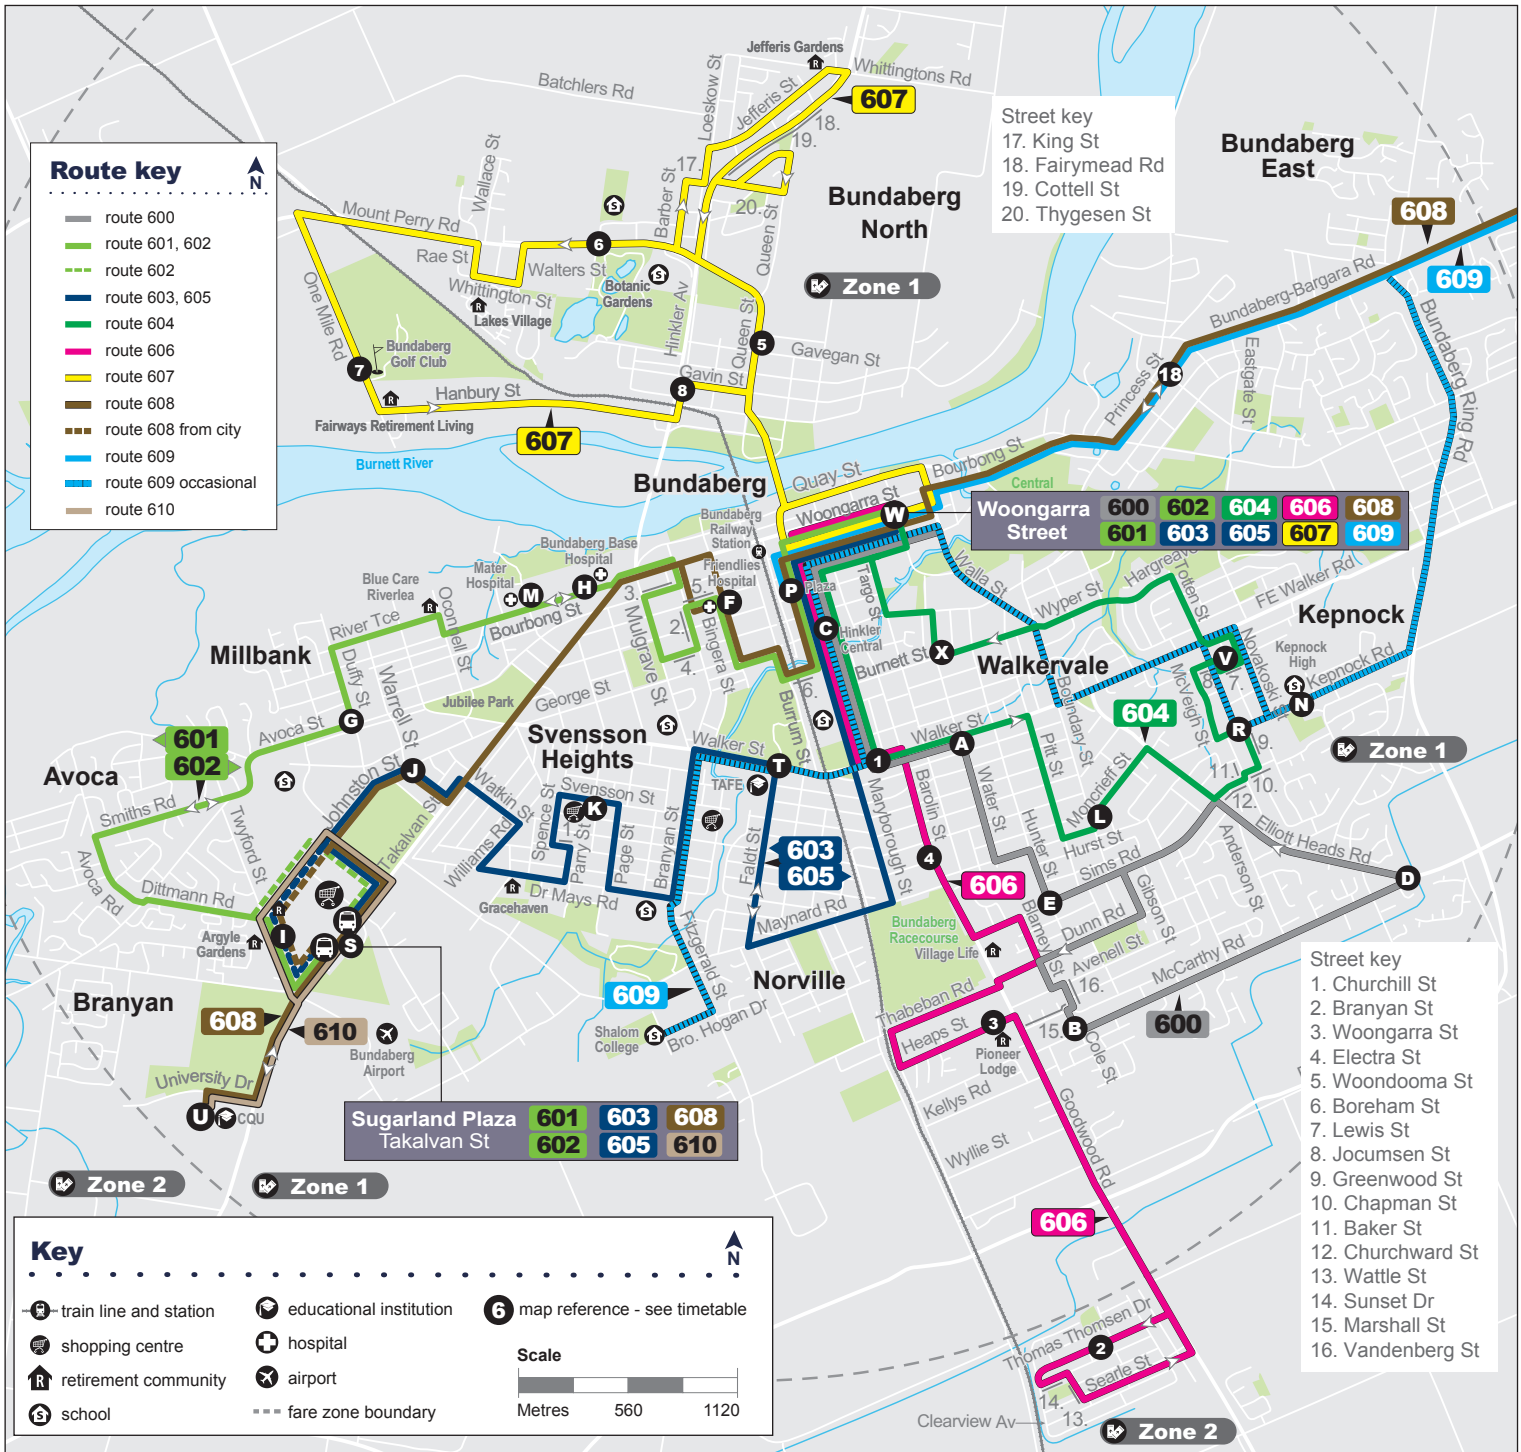

Swipe 'n' go

The swipe'n'go card is used as an easy alternative for cash payments. Passengers can charge amounts to this card and use them for the purchase of a bus ticket. The system deducts the amount from the card at the time of purchase.

Passengers are also given a receipt that shows the balance of their card. Currently regular passengers can access these cards at our bus depot. We encourage parents of school students to pick up cards directly

from the bus depot in order for us to register these cards. That means if cards are lost they can be blacklisted from the system and the student can have the remaining balance restored on a new card.