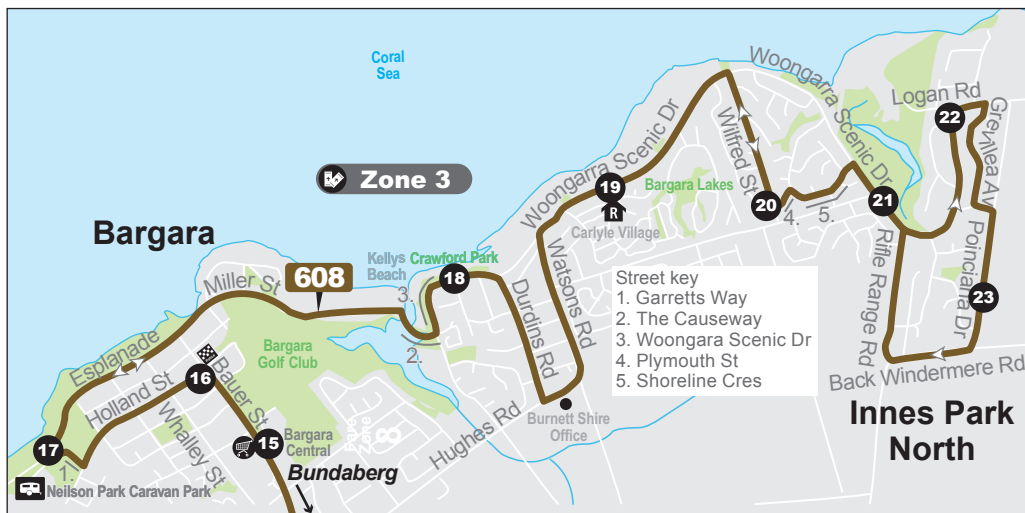

Monday to Friday												Saturday							
map ref	Route number	608	608	610	608	610	608	610	608	610	608	610	608	610	608	608	608	608		
		am	am	am	am	am	pm	pm	pm	pm	pm	pm	pm	pm	pm	pm	am	am	pm	pm
22 Innes Park North		6.25	7.25	....	8.55	....	9.55	....	10.55	....	11.55	....	12.55	....	1.55	3.55	8.55	10.55	12.55	2.55
23 Poincianna Dr		6.27	7.27	....	8.57	....	9.57	....	10.57	....	11.57	....	12.57	....	1.57	3.57	8.57	10.57	12.57	2.57
20 Plymouth/Wilfred Sts		6.29	7.29	....	9.03	....	10.03	....	11.03	....	12.03	....	1.03	....	2.03	4.03	9.03	11.03	1.03	3.03
19 Carlyle Village		6.32	7.32	....	9.07	....	10.07	....	11.07	....	12.07	....	1.07	....	2.07	4.07	9.07	11.07	1.07	3.07
18 Kelly's Beach/Crawford Pk		6.34	7.34	....	9.10	....	10.10	....	11.10	....	12.10	....	1.10	....	2.10	4.10	9.10	11.10	1.10	3.10
17 Neilsen Pk Caravan Park		6.36	7.36	....	9.15	....	10.15	....	11.15	....	12.15	....	1.15	....	2.15	4.15	9.15	11.15	1.15	3.15
16 Holland St/Bauer St		6.40	7.40	....	9.20	....	10.20	....	11.20	....	12.20	....	1.20	....	2.20	4.20	9.20	11.20	1.20	3.20
15 Bargara Central		6.42	7.42	....	9.25	....	10.25	....	11.25	....	12.25	....	1.25	....	2.25	4.25	9.25	11.25	1.25	3.25
10 Kalkie		6.48	7.48	....	9.30	....	10.30	....	11.30	....	12.30	....	1.30	....	2.30	4.30	9.30	11.30	1.30	3.30
9 Princess St/Rum Distillery		6.55	7.55	....	9.35	....	10.35	....	11.35	....	12.35	....	1.35	....	2.35	4.35	9.35	11.35	1.35	3.35
W Everfresh Woongarra St		7.05	8.05	....	9.39	....	10.39	....	11.39	....	12.39	....	1.39	....	2.39	4.39	9.39	11.39	1.39	3.39
C Hinkler Central		7.08	8.08	....	9.43	....	10.43	....	11.43	....	12.43	....	1.43	....	2.43	4.43	9.43	11.43	1.43	3.43
F Friendlies Hospital		7.10	8.10	....	9.45	....	10.45	....	11.45	....	12.45	....	1.45	....	2.45	4.45	9.45	11.45	1.45	3.45
S Sugarland Plaza		....	....	9.00	10.00	11.00	12.00	1.00	2.00	3.00	....	....	....	....	....	....	10.00	12.00	2.00	4.00
I Twyford St opp. Argyle Gardens		....	....	9.10	....	10.10	....	11.10	....	12.10	....	1.10	....	2.10	....	....	....	....	....	....
U CQU		7.15	8.20	9.15	....	10.15	....	11.15	....	12.15	....	1.15	....	2.15	....	4.55	....	....	....	....
S Sugarland Plaza		7.18	8.25	9.25	....	10.25	....	11.25	....	12.25	....	1.25	....	2.25	....	5.00	....	....	....	....

Explanations

- **Woongarra St. CC/B/T** Woongarra Street, Civic Centre, Bank, Target.
- **Woongarra St. FIC/L** Woongarra Street, Everfresh, Church, Library.