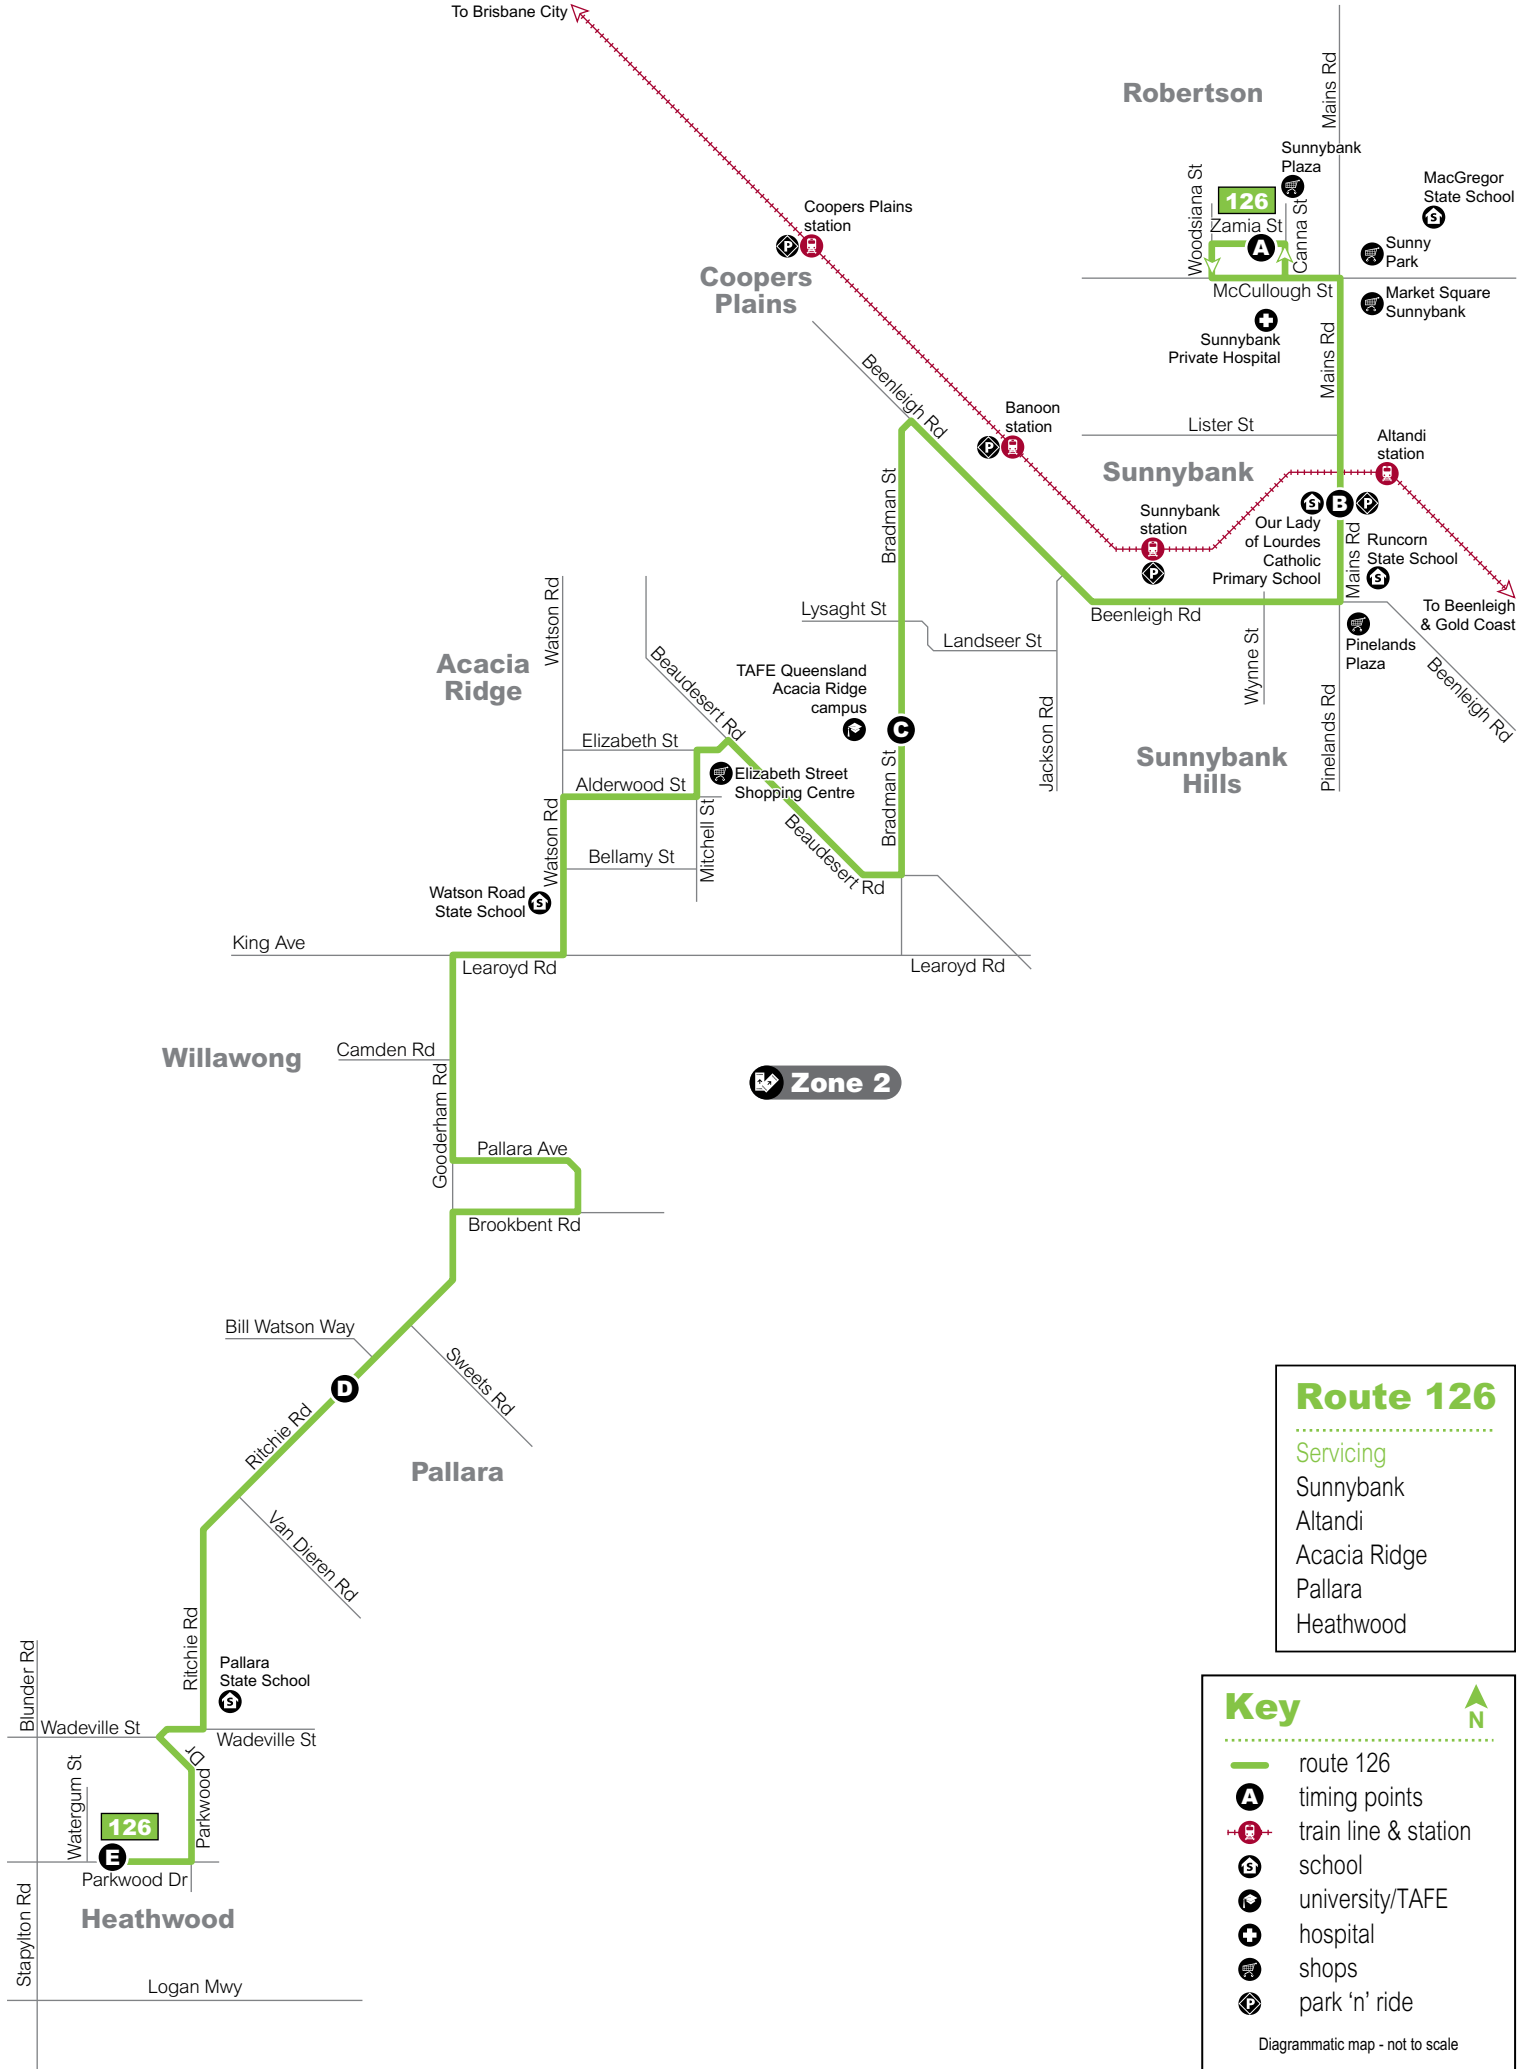

Route 126

Route map

To Brisbane City

Zone 2

Route 126

Servicing

- Sunnybank
- Altandi
- Acacia Ridge
- Pallara
- Heathwood

Key

- route 126
- timing points
- train line & station
- school
- university/TAFE
- hospital
- shops
- park 'n' ride

Diagrammatic map - not to scale