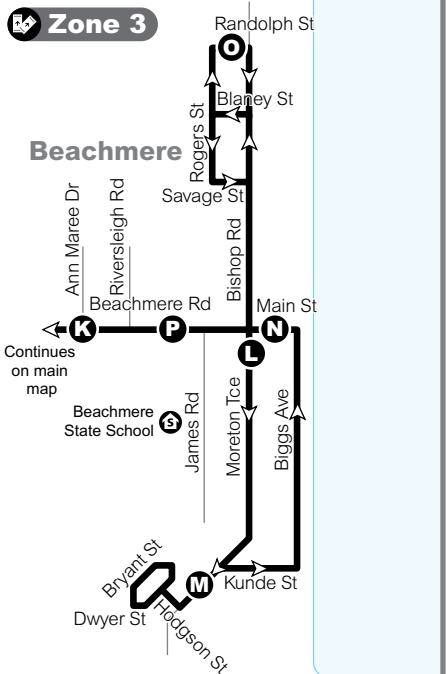

Route 651

Servicing

- Caboolture North West
- Morayfield Shopping Centre
- Caboolture station

Route 652

Servicing

- Caboolture station
- Caboolture
- Beachmere

Route 655

Servicing

- Caboolture station
- Caboolture Hospital / TAFE / USC

Route 657

Servicing

- Caboolture station
- Caboolture North

Continues to Beachmere via Caboolture-Beachmere Rd see inset below left

To Nambour

To Brisbane City