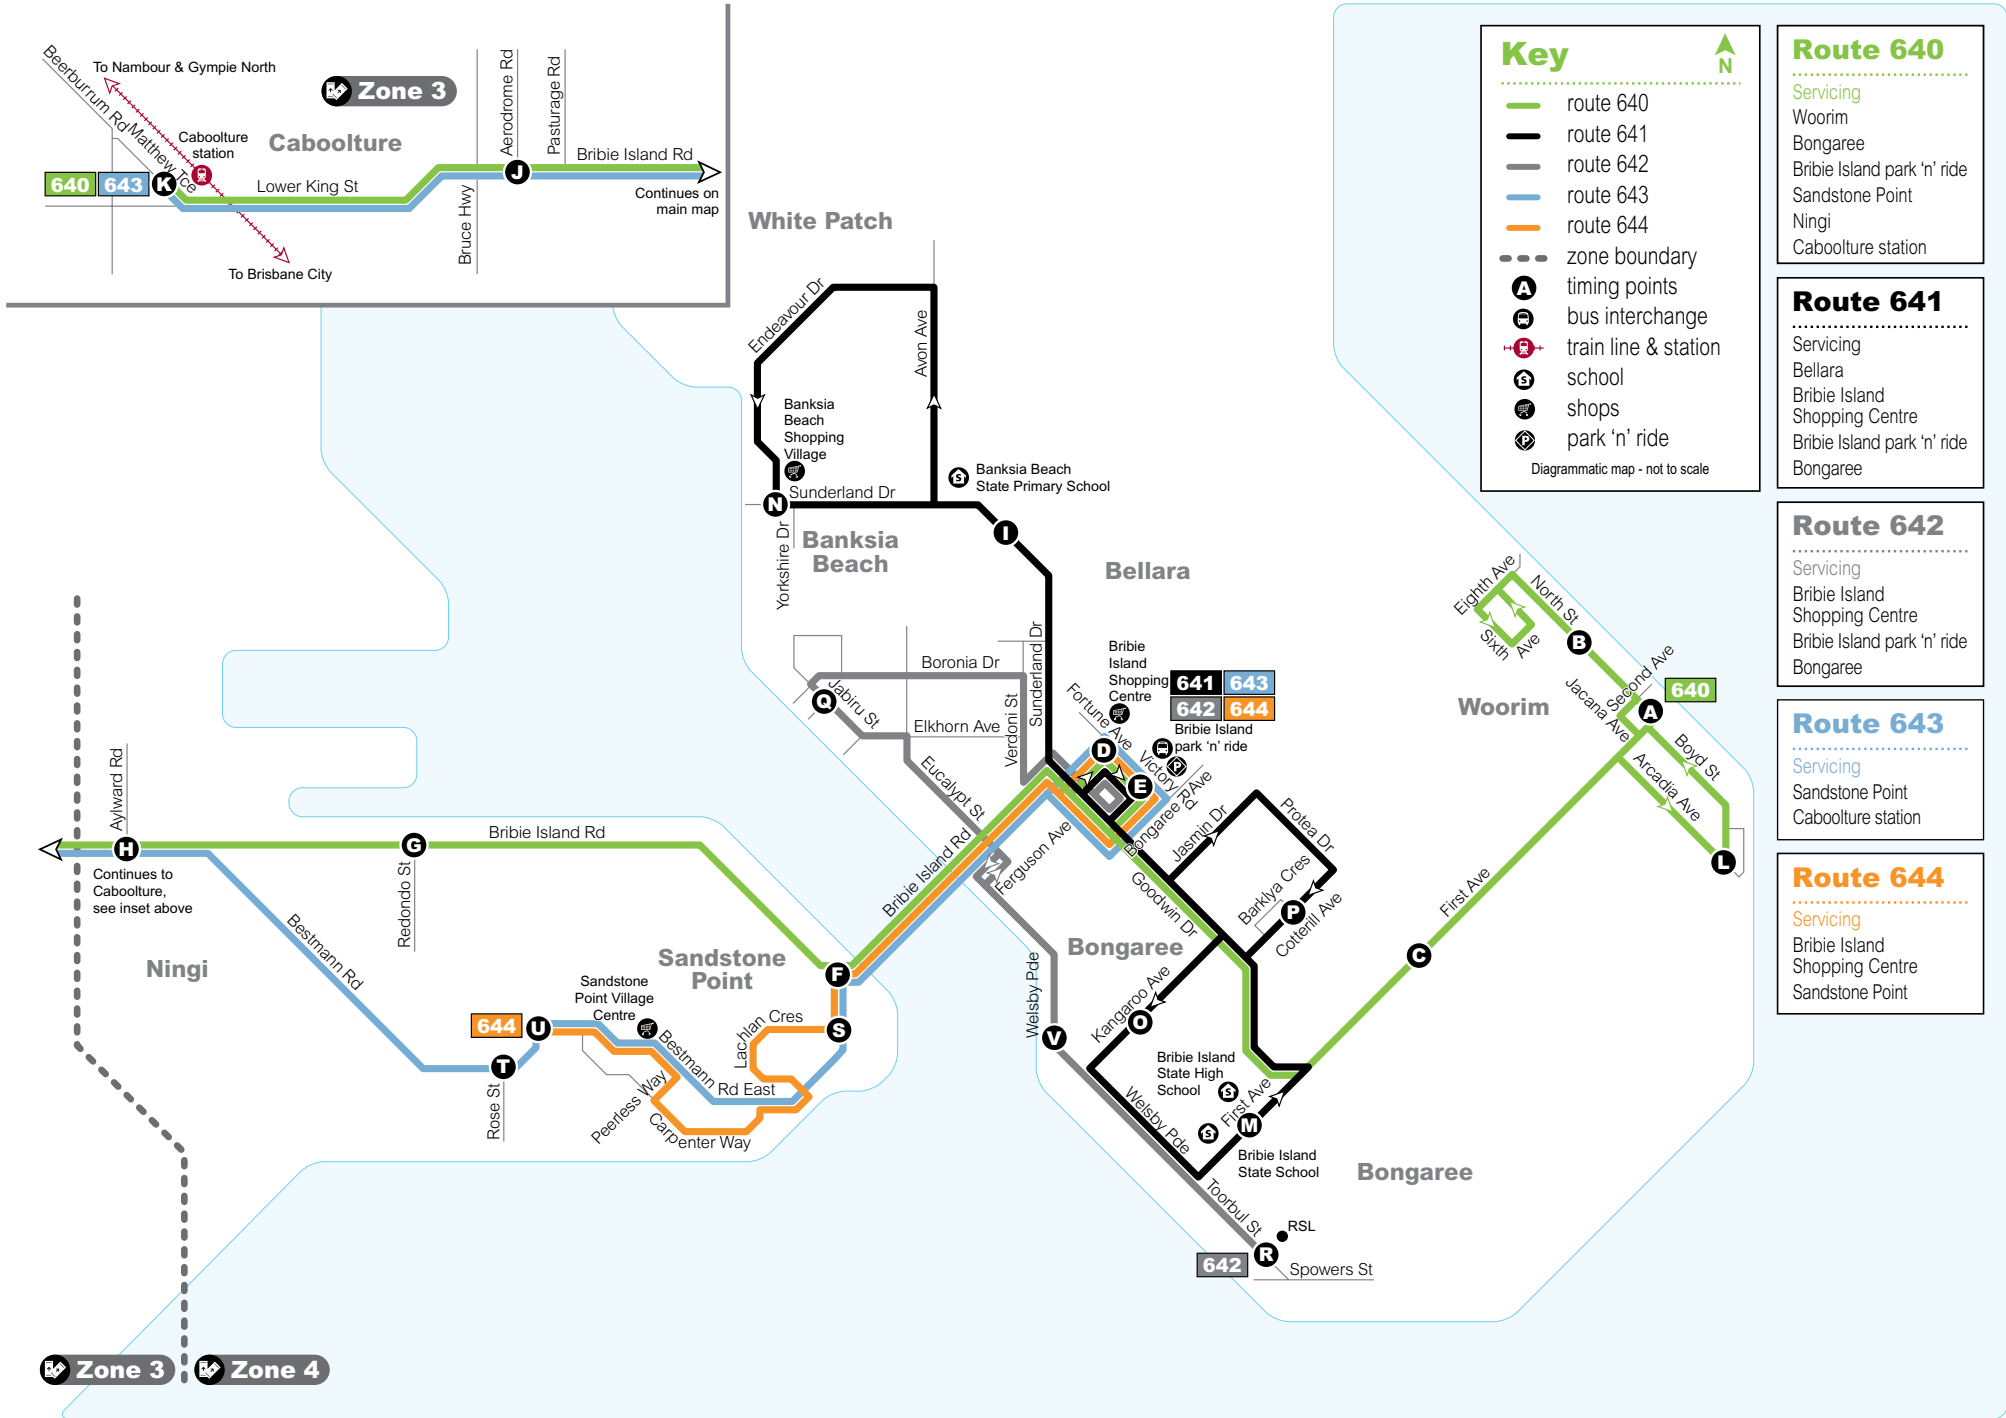

Routes

640, 641, 642, 643, 644

Route map