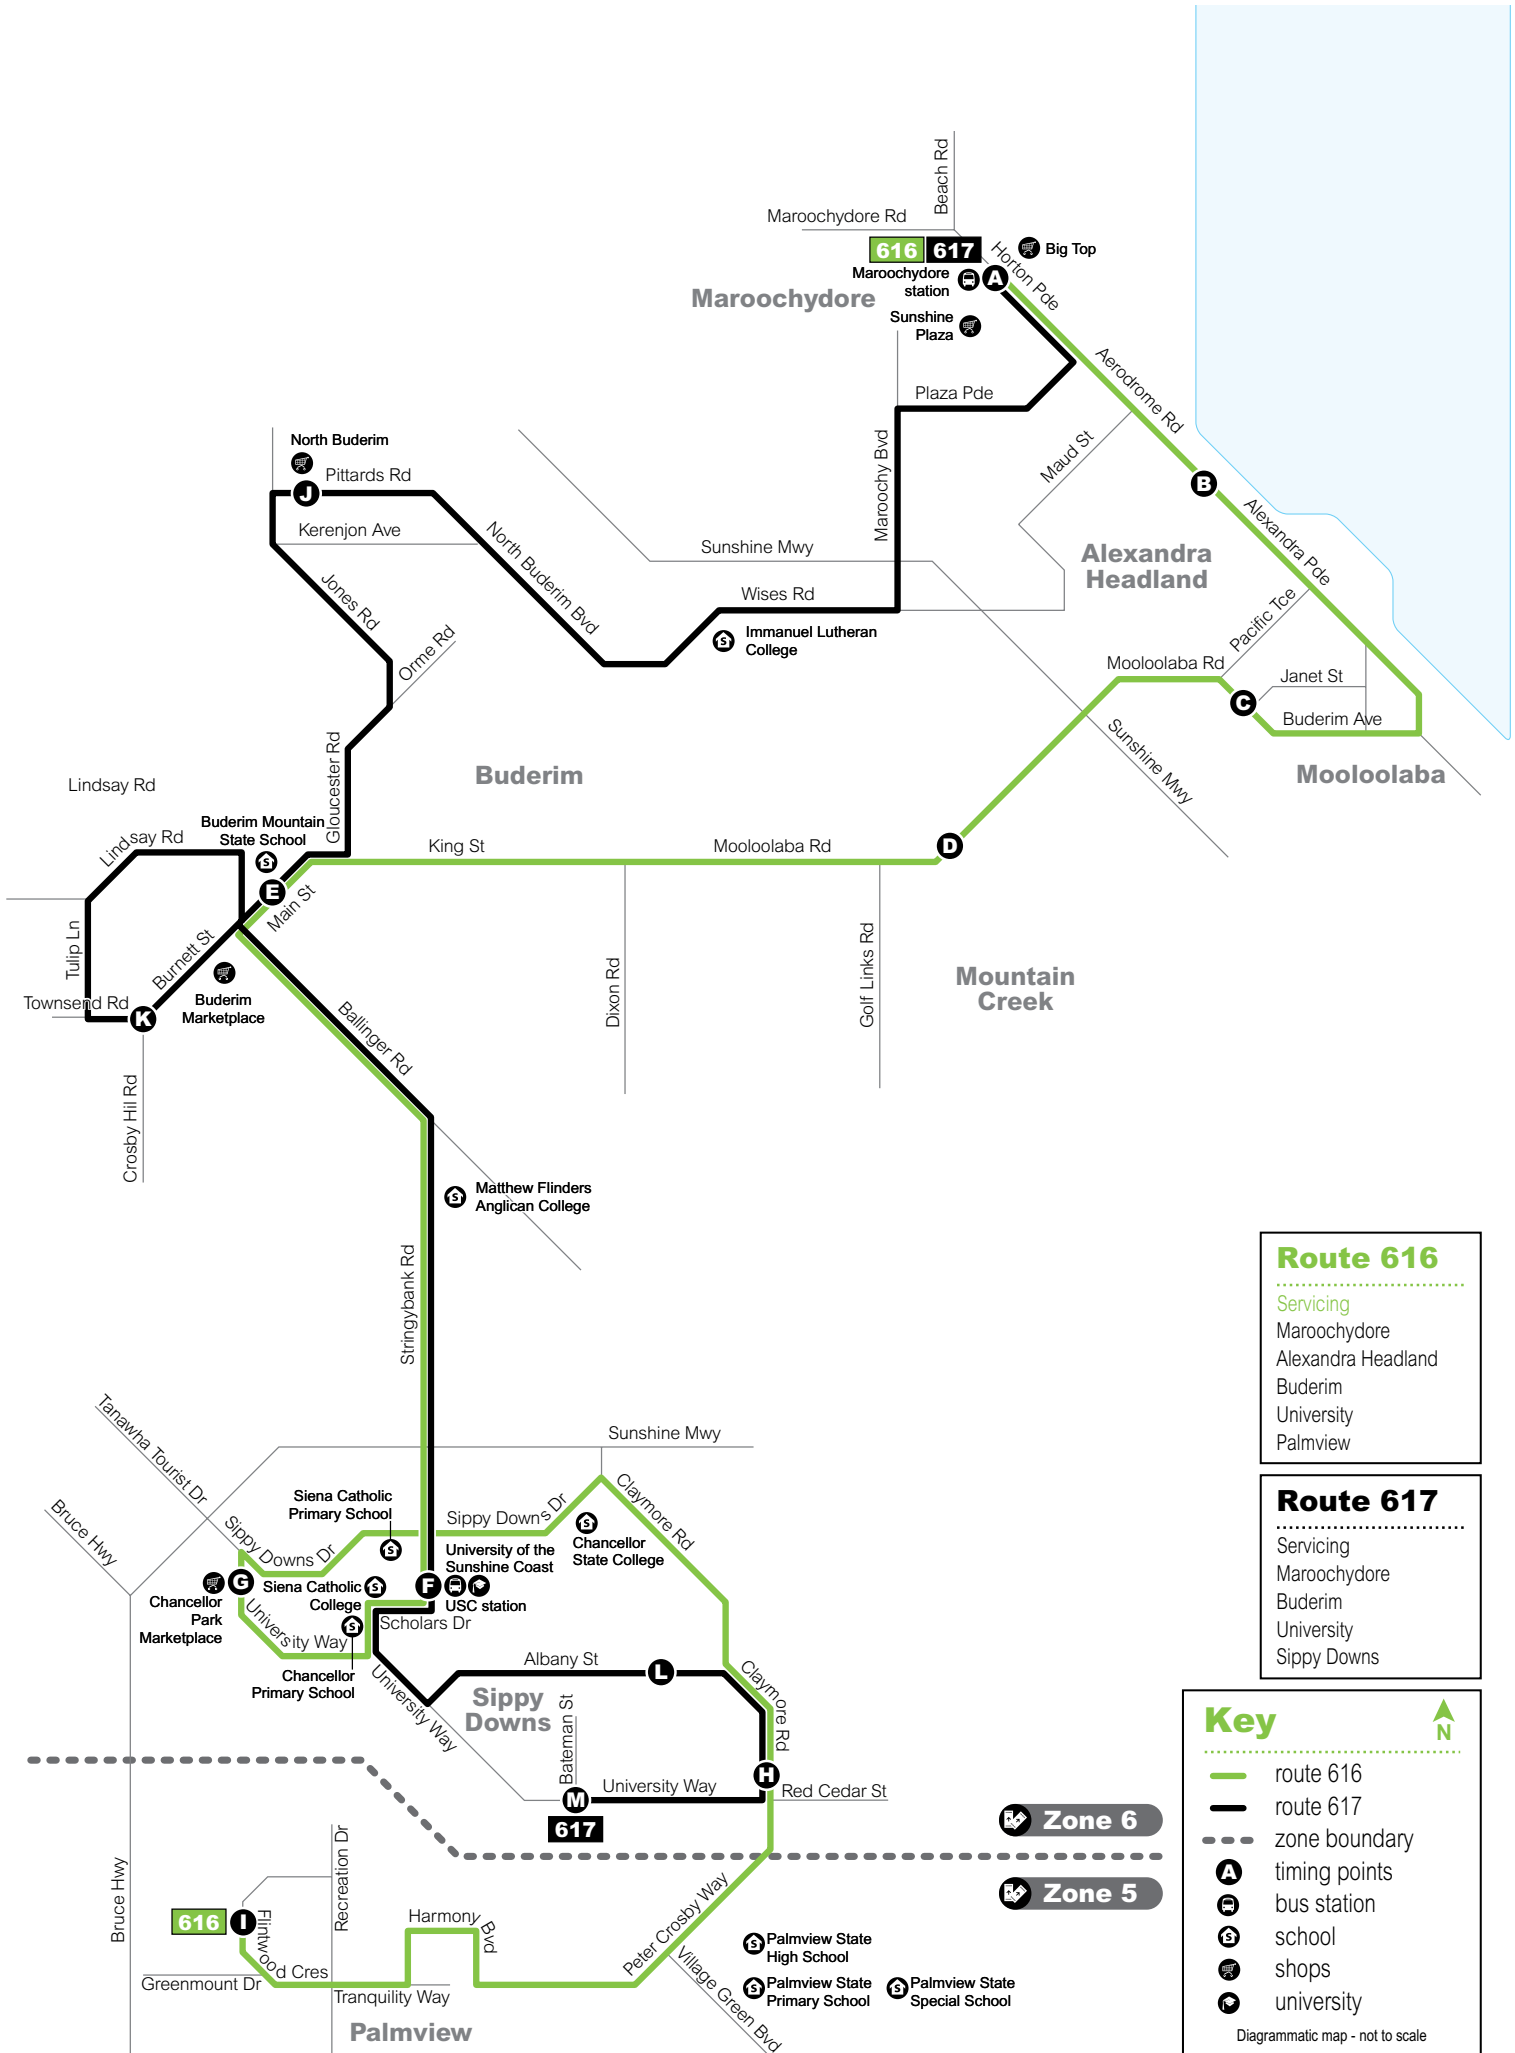

## Route descriptions

**616** Maroochydore to Palmview via Alexandra Headland and University servicing Maroochydore, Alexandra Headland, Buderim, University and Palmview. Operates 7 days.

**617** Maroochydore to Sippy Downs via University servicing Maroochydore, Buderim, University and Sippy Downs. Operates 7 days.

## Route map