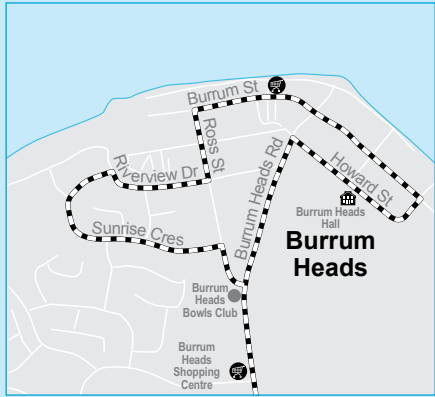

 **translink**

Routes

710, 711

Route map

Key

- 710
- 711
- 710 and 711
- 711 occasional route
- shopping centre
- school
- hospital
- fare zone boundary

Scale

Metres 1000 2000

↑
N

- Street key**
1. Lorikeet Av
 2. Jeppesen Rd
 3. Glenco Dr
 4. Homebush Rd
 5. Ocean Park Dr
 6. Meadow Dr
 7. Panorama Dr
 8. Hennessey Dr
 9. Scrub Hill Rd

Route 710

Town Centre to Craignish and Dundowran servicing Hospital, East Coast TAFE and Town Centre

Route 710

Route map

Route **711**

Burrum Heads to Town Centre
servicing Toogoom, Craignish, and Dundowran

Monday to Friday		Saturday			
map ref	Route number	711	711	711	711
		am	pm	am	pm
9	Burrum St bus stop	9.23	1.58	7.53	2.08
10	Howard St (Hall)	9.24	2.00	7.54	2.10
11	Pialba/Burrum Hds Rd t'off	9.28	2.02	7.58	2.12
12	Toogoom/Torbanlea t'off	9.33	2.08	8.03	2.18
13	Toogoom Hall	9.35	2.11	8.05	2.21
14	Lorikeet Av	9.38	2.12	8.08	2.22
16	Kingfisher Pde West	9.40	2.13	8.10	2.23
17	Kingfisher Pde East	9.42	2.14	8.12	2.24
18	Desmond Dr	9.43	2.15	8.13	2.25
19	Jepperson Rd shops	9.44	2.16	8.14	2.26
20	O'Regan Ck Rd West	9.45	2.17	8.15	2.27
21	O'Regan Ck Rd East	9.47	2.18	8.17	2.28
22	Carkeet Rd	9.48	2.19	8.18	2.29
1	Stockland	10.02	2.44	8.32	2.54
W	Torquay Rd (Woolworths)	10.05	11.02	8.35

Route **711**

Town Centre to Burrum Heads
servicing Dundowran, Craignish and Toogoom

Monday to Friday		Saturday			
map ref	Route number	711	711	711	711
		am	pm	am	pm
W	Torquay Rd (Woolworths)	8.45	1.30	7.15	1.40
1	Stockland	8.50	1.35	7.20	1.45
2	Burrum Hds Bowls Club	9.15	1.49	7.45	1.59
3	Sunrise Cres	9.17	1.50	7.47	2.00
4	Riverview Dr West	9.18	1.52	7.48	2.02
5	Riverview Dr East	9.19	1.53	7.49	2.03
6	Ross St	9.20	1.54	7.50	2.04
7	Burrum St West	9.21	1.55	7.51	2.05
8	Burrum St shops	9.22	1.56	7.52	2.06
9	Burrum St bus stop	9.23	1.58	7.53	2.08