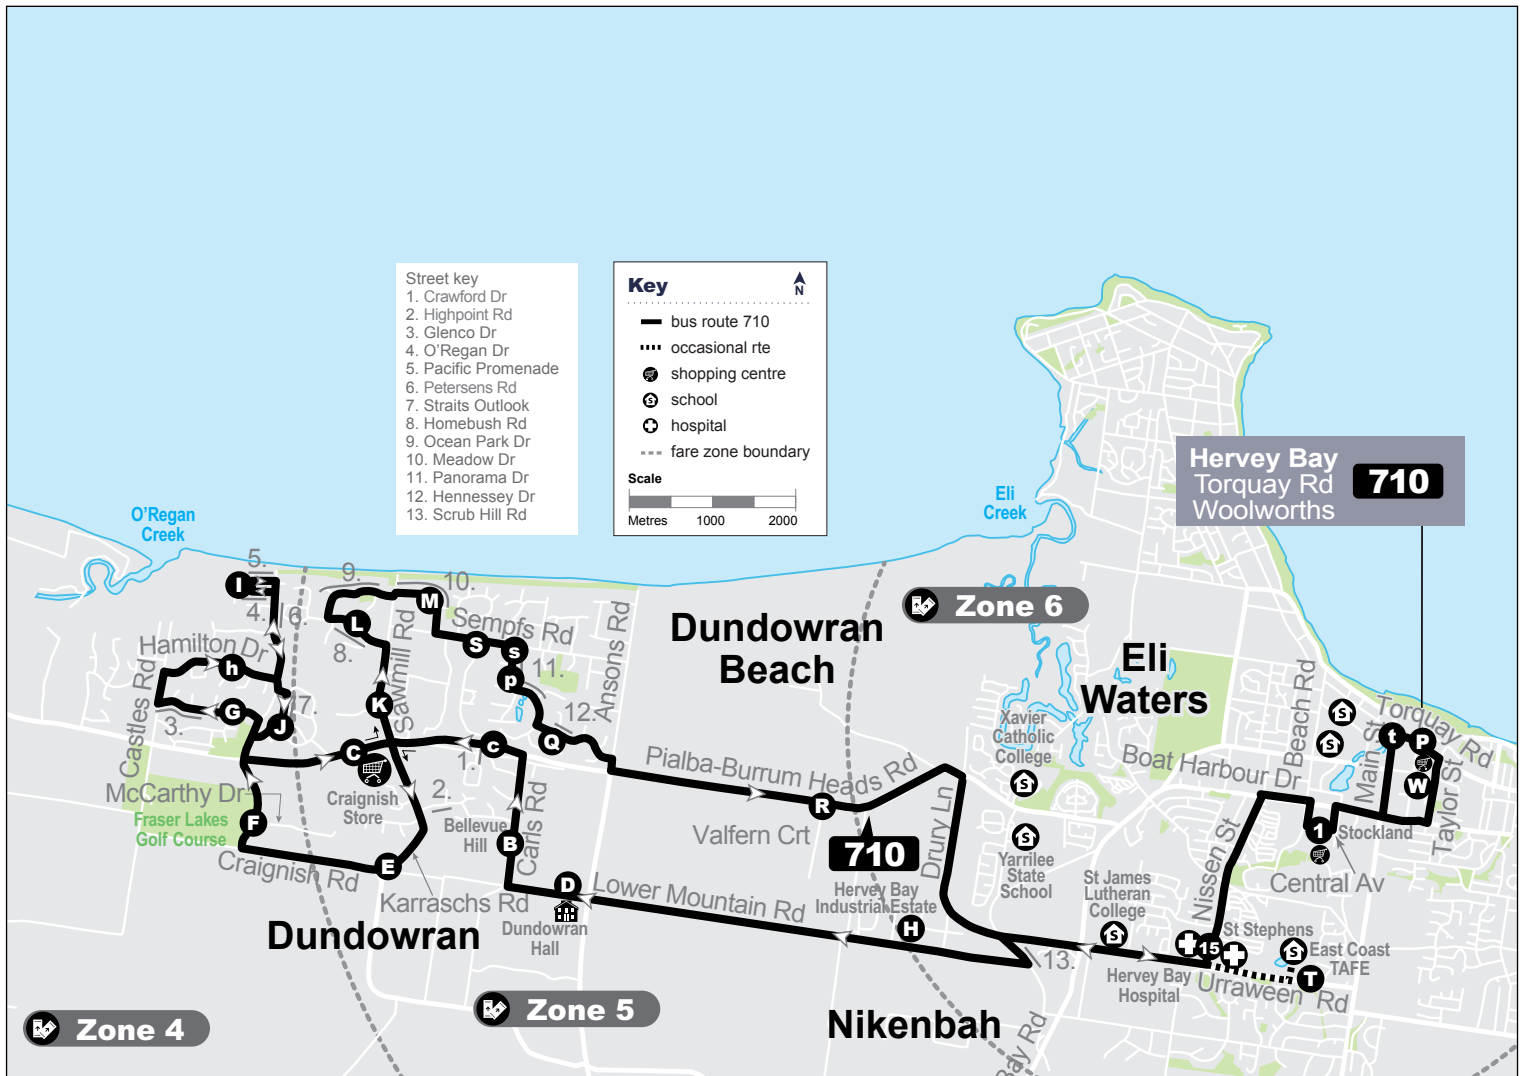

710, 711

710 Town Centre to Craignish and Dundowran

711 Town Centre to Burrum Heads

Effective from 4 July 2022

Route descriptions

710 Town Centre to Craignish and Dundowran servicing Hospital, East Coast TAFE and Town Centre. Operates 6 days.

↑
N

- Street key**
1. Lorikeet Av
 2. Jeppesen Rd
 3. Glenco Dr
 4. Homebush Rd
 5. Ocean Park Dr
 6. Meadow Dr
 7. Panorama Dr
 8. Hennessey Dr
 9. Scrub Hill Rd

Route 710

Town Centre to Craignish and Dundowran servicing Hospital, East Coast TAFE and Town Centre

Route 710

Route map

Route **711**

Burrum Heads to Town Centre
servicing Toogoom, Craignish, and Dundowran

Monday to Friday		Saturday			
map ref	Route number	711	711	711	711
		am	pm	am	pm
9	Burrum St bus stop	9.23	1.58	7.53	2.08
10	Howard St (Hall)	9.24	2.00	7.54	2.10
11	Pialba/Burrum Hds Rd t'off	9.28	2.02	7.58	2.12
12	Toogoom/Torbanlea t'off	9.33	2.08	8.03	2.18
13	Toogoom Hall	9.35	2.11	8.05	2.21
14	Lorikeet Av	9.38	2.12	8.08	2.22
16	Kingfisher Pde West	9.40	2.13	8.10	2.23
17	Kingfisher Pde East	9.42	2.14	8.12	2.24
18	Desmond Dr	9.43	2.15	8.13	2.25
19	Jepperson Rd shops	9.44	2.16	8.14	2.26
20	O'Regan Ck Rd West	9.45	2.17	8.15	2.27
21	O'Regan Ck Rd East	9.47	2.18	8.17	2.28
22	Carkeet Rd	9.48	2.19	8.18	2.29
1	Stockland	10.02	2.44	8.32	2.54
W	Torquay Rd (Woolworths)	10.05	11.02	8.35

Route **711**

Town Centre to Burrum Heads
servicing Dundowran, Craignish and Toogoom

Monday to Friday		Saturday			
map ref	Route number	711	711	711	711
		am	pm	am	pm
W	Torquay Rd (Woolworths)	8.45	1.30	7.15	1.40
1	Stockland	8.50	1.35	7.20	1.45
2	Burrum Hds Bowls Club	9.15	1.49	7.45	1.59
3	Sunrise Cres	9.17	1.50	7.47	2.00
4	Riverview Dr West	9.18	1.52	7.48	2.02
5	Riverview Dr East	9.19	1.53	7.49	2.03
6	Ross St	9.20	1.54	7.50	2.04
7	Burrum St West	9.21	1.55	7.51	2.05
8	Burrum St shops	9.22	1.56	7.52	2.06
9	Burrum St bus stop	9.23	1.58	7.53	2.08