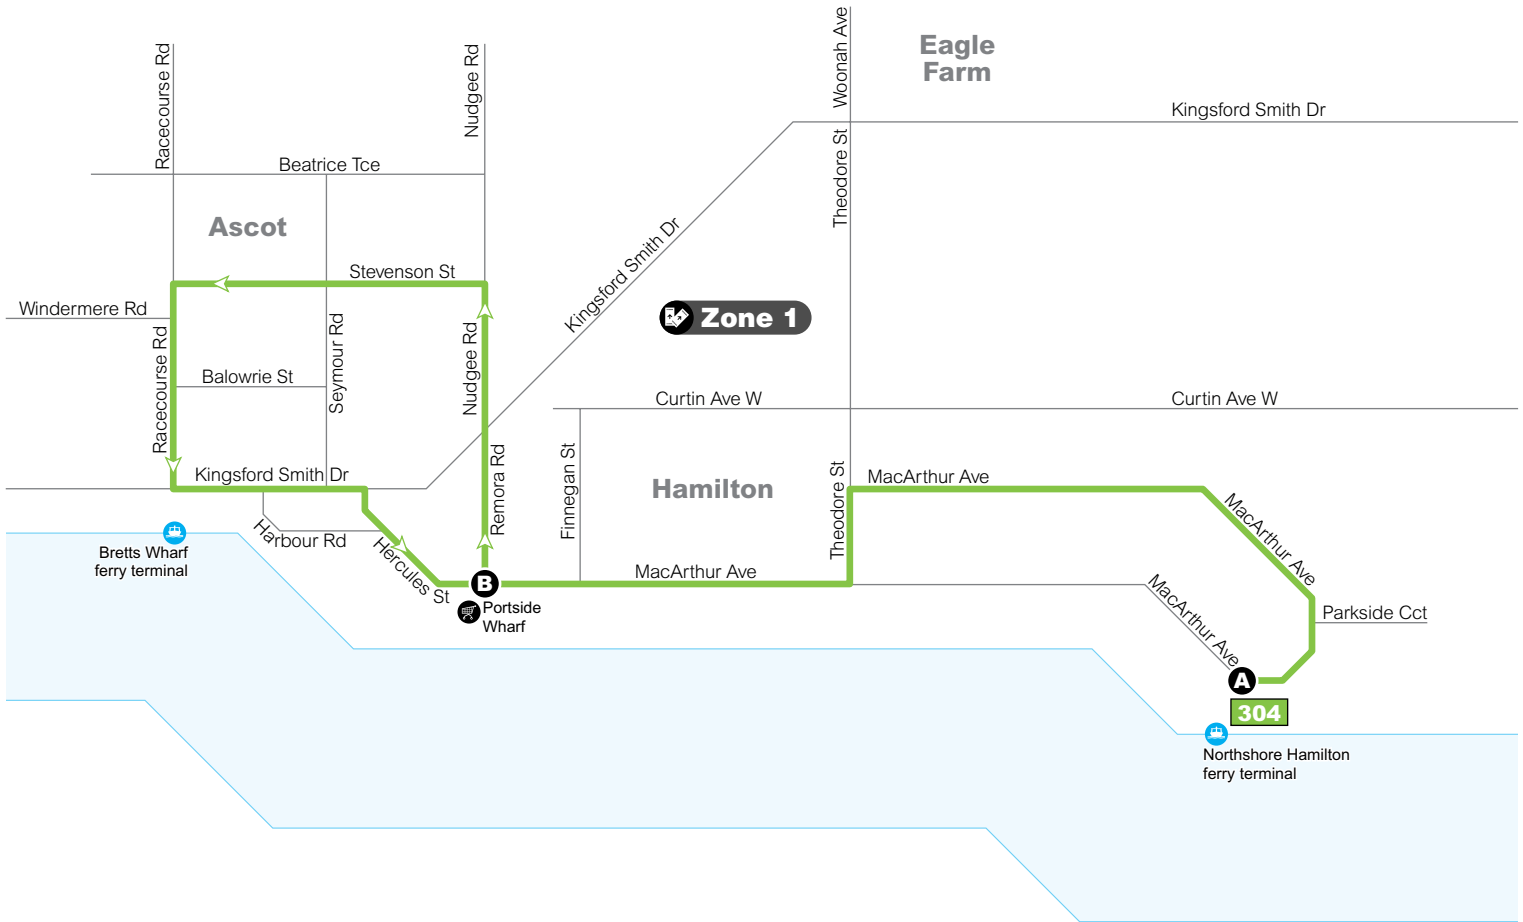

Northshore Hamilton ferry terminal to Portside (loop)

servicing MacArthur Ave, Remora Rd, Nudgee Rd, Racecourse Rd and return.

Monday to Friday

map ref	Route number	304	304	304	304	304	304	304	304	304	304	304	
		am	am	am	am	am	am	pm	pm	pm	pm	pm	
A	Northshore Hamilton ferry terminal	9.00	9.30	10.00	10.30	11.00	11.30	12.00	12.30	1.00	1.30	2.00	2.30
B	Portside	9.05	9.35	10.05	10.35	11.05	11.35	12.05	12.35	1.05	1.35	2.05	2.35
B	Portside	9.10	9.40	10.10	10.40	11.10	11.40	12.10	12.40	1.10	1.40	2.10	2.40
A	Northshore Hamilton ferry terminal	9.20	9.50	10.20	10.50	11.20	11.50	12.20	12.50	1.20	1.50	2.20	2.50

Northshore Hamilton ferry terminal to Portside (loop)

Effective from 8 November 2021

Route description

304 Northshore Hamilton ferry terminal to Portside (loop) servicing MacArthur Ave, Remora Rd, Nudgee Rd, Racecourse Rd and return. Operates Monday to Friday only.

Due to unforeseen circumstances, details on this timetable may change.

Download the MyTranslink app for the most relevant bus, train, ferry and tram information in the palm of your hand.

Route 304

Route map

Key

- route 304
- timing points
- ferry terminal
- shops

Diagrammatic map - not to scale

Route 304

.....
Servicing

- MacArthur Ave
- Remora Rd
- Nudgee Rd
- Racecourse Rd