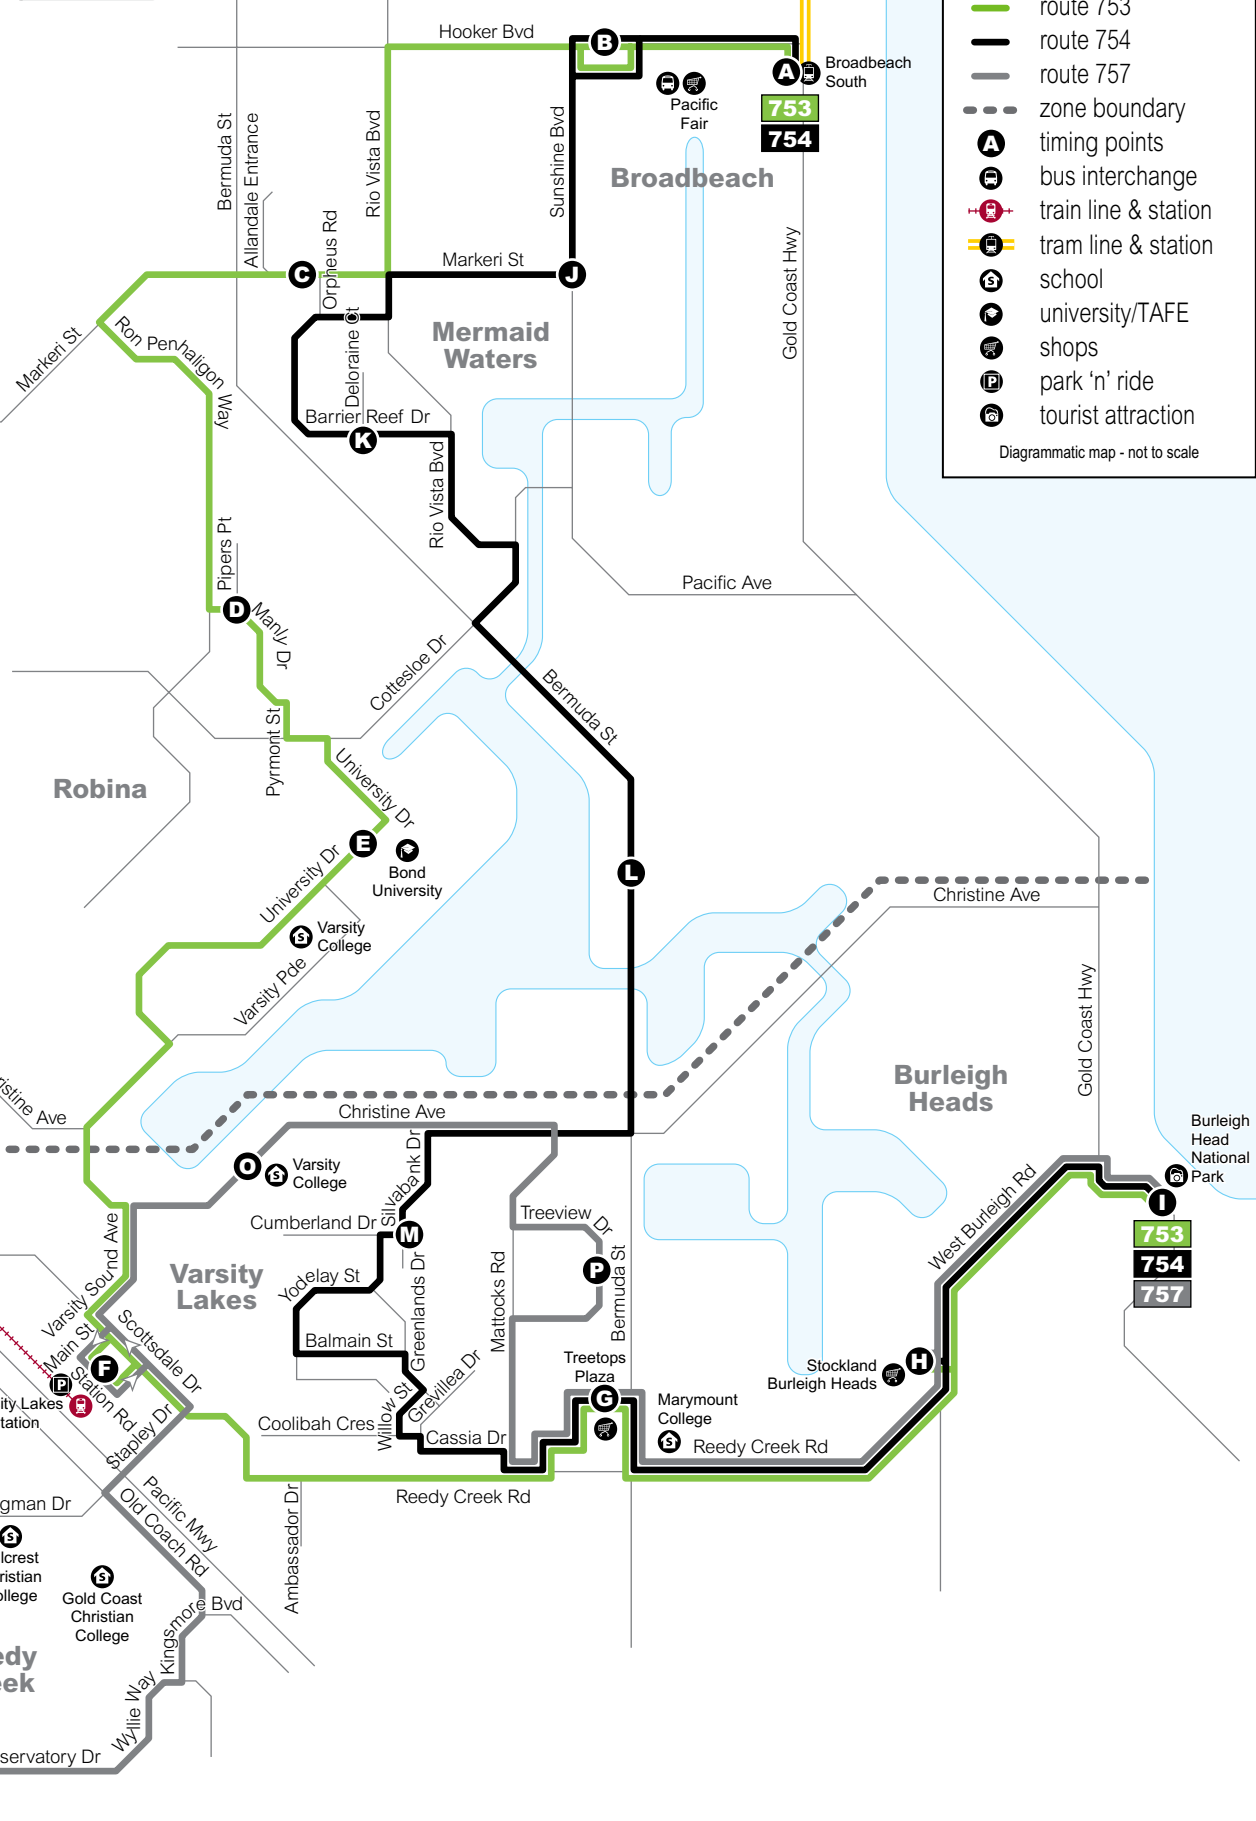

754 Broadbeach South station to Burleigh Heads via Varsity Lakes

757 Reedy Creek to Burleigh Heads via Varsity Lakes

Effective from **9 August 2021**

Route descriptions

753 Broadbeach South station to Burleigh Heads servicing Broadbeach South station, Pacific Fair, Bond University, Varsity Lakes station and Burleigh Heads. Operates 7 days.

754 Broadbeach South station to Burleigh Heads servicing Broadbeach South station, Pacific Fair, Mermaid Waters, Varsity Lakes and Burleigh Heads. Operates 7 days.

See inside panel for **757**, route description.

Routes

753, 754, 757

Route map

Route 753

Servicing

- Broadbeach South station
- Pacific Fair
- Bond University
- Varsity Lakes station
- Stockland Burleigh Heads
- Burleigh Heads

Route 754

Servicing

Zone 5

Key

- route 753
- route 754
- route 757
- zone boundary
- timing points
- bus interchange
- train line & station
- tram line & station
- school
- university/TAFE
- shops
- park 'n' ride
- tourist attraction