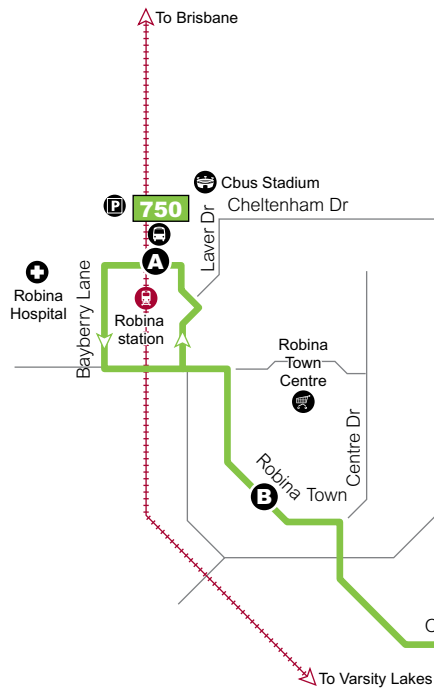

Route 750

Route map

Key

- route 750
- timing points
- bus interchange
- train line & station
- tram line & station
- school
- university/TAFE
- shops
- hospital
- tourist attraction
- stadium
- park 'n' ride

Diagrammatic map - not to scale

Route 750

Servicing

- Broadbeach South station
- Pacific Fair
- Bond University
- Varsity Lakes
- Robina Town Centre
- Robina station

Monday to Friday

map ref	Route number	750	750	750	750	750	750	750	750	750	750	750	750	750	750	750	750	750	750	750	
		am	am	am	am	am	am	am	am	am	am	am	am	am	am	am	am	am	am	am	
A	Robina station, stop C 	6.24	6.54	7.09	7.24	7.39	7.54	8.09	8.24	8.39	8.54	9.09	9.24	9.39	9.54	10.09	10.24	10.39	10.54	11.09	11.24
B	Robina Town Centre	6.26	6.56	7.11	7.26	7.41	7.57	8.11	8.26	8.41	8.56	9.11	9.26	9.41	9.56	10.11	10.26	10.41	10.56	11.11	11.26
C	Varsity Pde near Assembly Dr	6.33	7.03	7.19	7.35	7.50	8.08	8.20	8.35	8.49	9.04	9.19	9.34	9.49	10.04	10.19	10.34	10.49	11.04	11.19	11.34
D	Bond University	6.37	7.07	7.23	7.39	7.54	8.12	8.24	8.39	8.53	9.08	9.23	9.38	9.53	10.08	10.23	10.38	10.53	11.08	11.23	11.38
E	Rio Vista Bvd near Dunlop Ct	6.45	7.15	7.32	7.49	8.03	8.21	8.33	8.48	9.02	9.17	9.32	9.46	10.01	10.16	10.31	10.46	11.01	11.16	11.31	11.46
F	Pacific Fair, stop B	6.49	7.19	7.37	7.55	8.09	8.27	8.39	8.54	9.08	9.23	9.38	9.52	10.07	10.22	10.37	10.53	11.08	11.23	11.38	11.53
G	Broadbeach South Station 	6.52	7.22	7.40	7.58	8.14	8.32	8.44	8.59	9.11	9.26	9.41	9.55	10.10	10.25	10.40	10.56	11.11	11.26	11.41	11.56