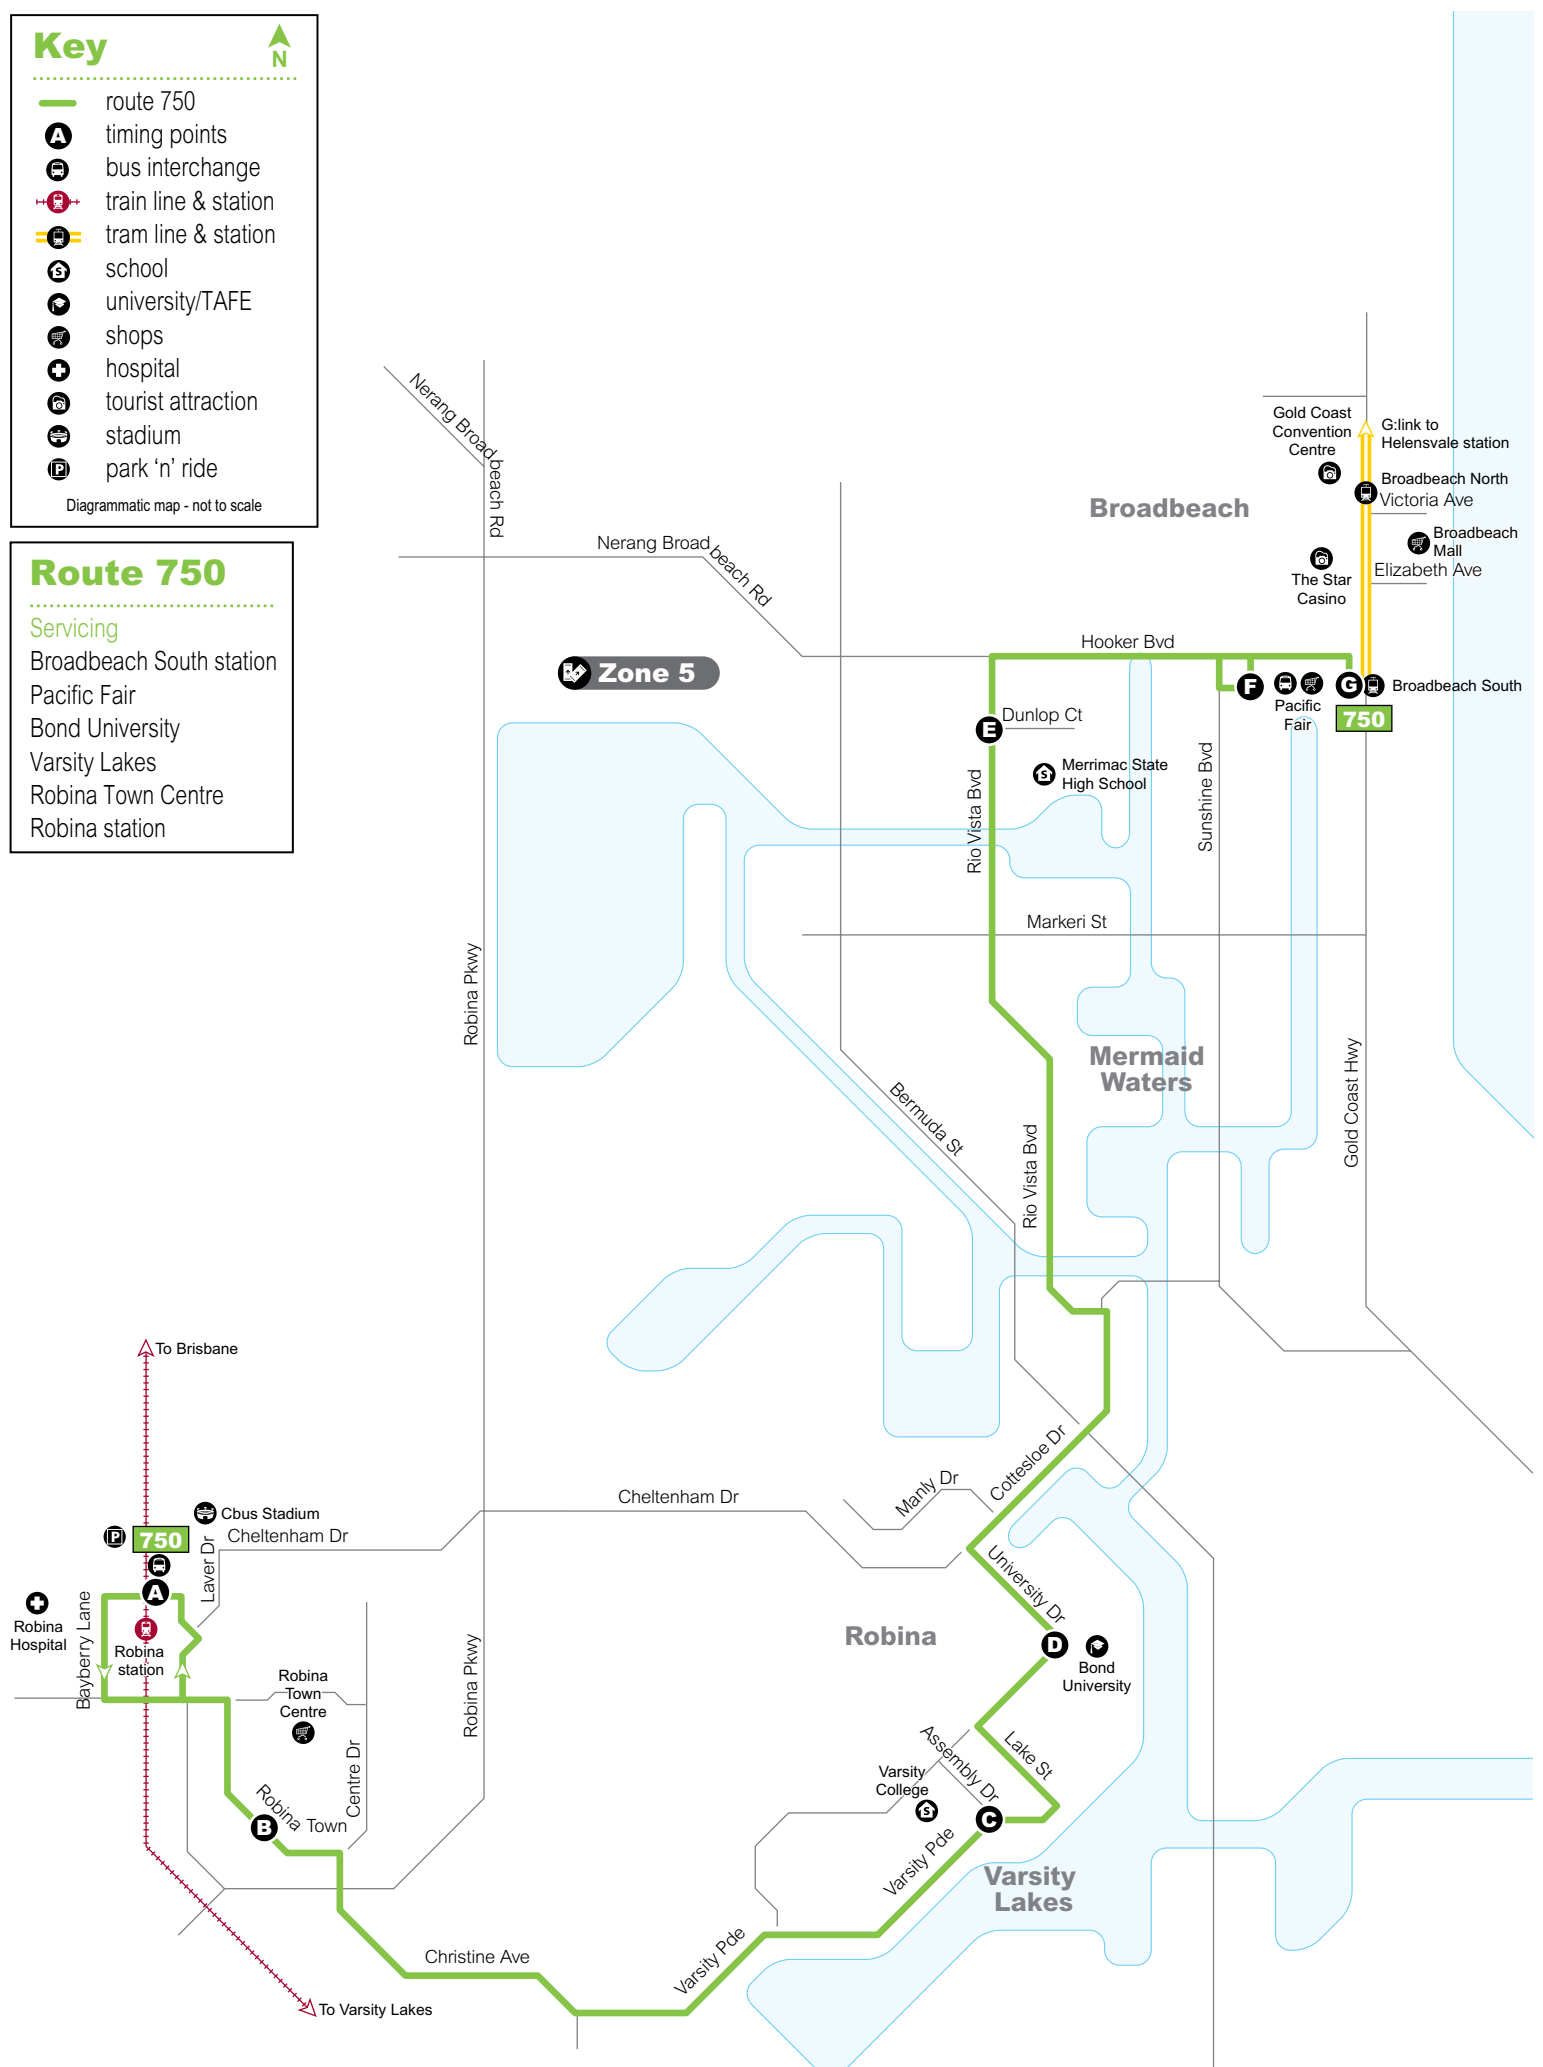

Diagrammatic map - not to scale

Route 750

Servicing

- Broadbeach South station
- Pacific Fair
- Bond University
- Varsity Lakes
- Robina Town Centre
- Robina station

Monday to Friday

map ref	Route number	750	750	750	750	750	750	750	750	750	750	750	750	750	750	750	750	750	750	750	
		am	am	am	am	am	am	am	am	am	am	am	am	am	am	am	am	am	am	am	
A	Robina station, stop C 	6.24	6.54	7.09	7.24	7.39	7.54	8.09	8.24	8.39	8.54	9.09	9.24	9.39	9.54	10.09	10.24	10.39	10.54	11.09	11.24
B	Robina Town Centre	6.26	6.56	7.11	7.26	7.41	7.57	8.11	8.26	8.41	8.56	9.11	9.26	9.41	9.56	10.11	10.26	10.41	10.56	11.11	11.26
C	Varsity Pde near Assembly Dr	6.33	7.03	7.19	7.35	7.50	8.08	8.20	8.35	8.49	9.04	9.19	9.34	9.49	10.04	10.19	10.34	10.49	11.04	11.19	11.34
D	Bond University	6.37	7.07	7.23	7.39	7.54	8.12	8.24	8.39	8.53	9.08	9.23	9.38	9.53	10.08	10.23	10.38	10.53	11.08	11.23	11.38
E	Rio Vista Bvd near Dunlop Ct	6.45	7.15	7.32	7.49	8.03	8.21	8.33	8.48	9.02	9.17	9.32	9.46	10.01	10.16	10.31	10.46	11.01	11.16	11.31	11.46
F	Pacific Fair, stop B	6.49	7.19	7.37	7.55	8.09	8.27	8.39	8.54	9.08	9.23	9.38	9.52	10.07	10.22	10.37	10.53	11.08	11.23	11.38	11.53
G	Broadbeach South Station 	6.52	7.22	7.40	7.58	8.14	8.32	8.44	8.59	9.11	9.26	9.41	9.55	10.10	10.25	10.40	10.56	11.11	11.26	11.41	11.56