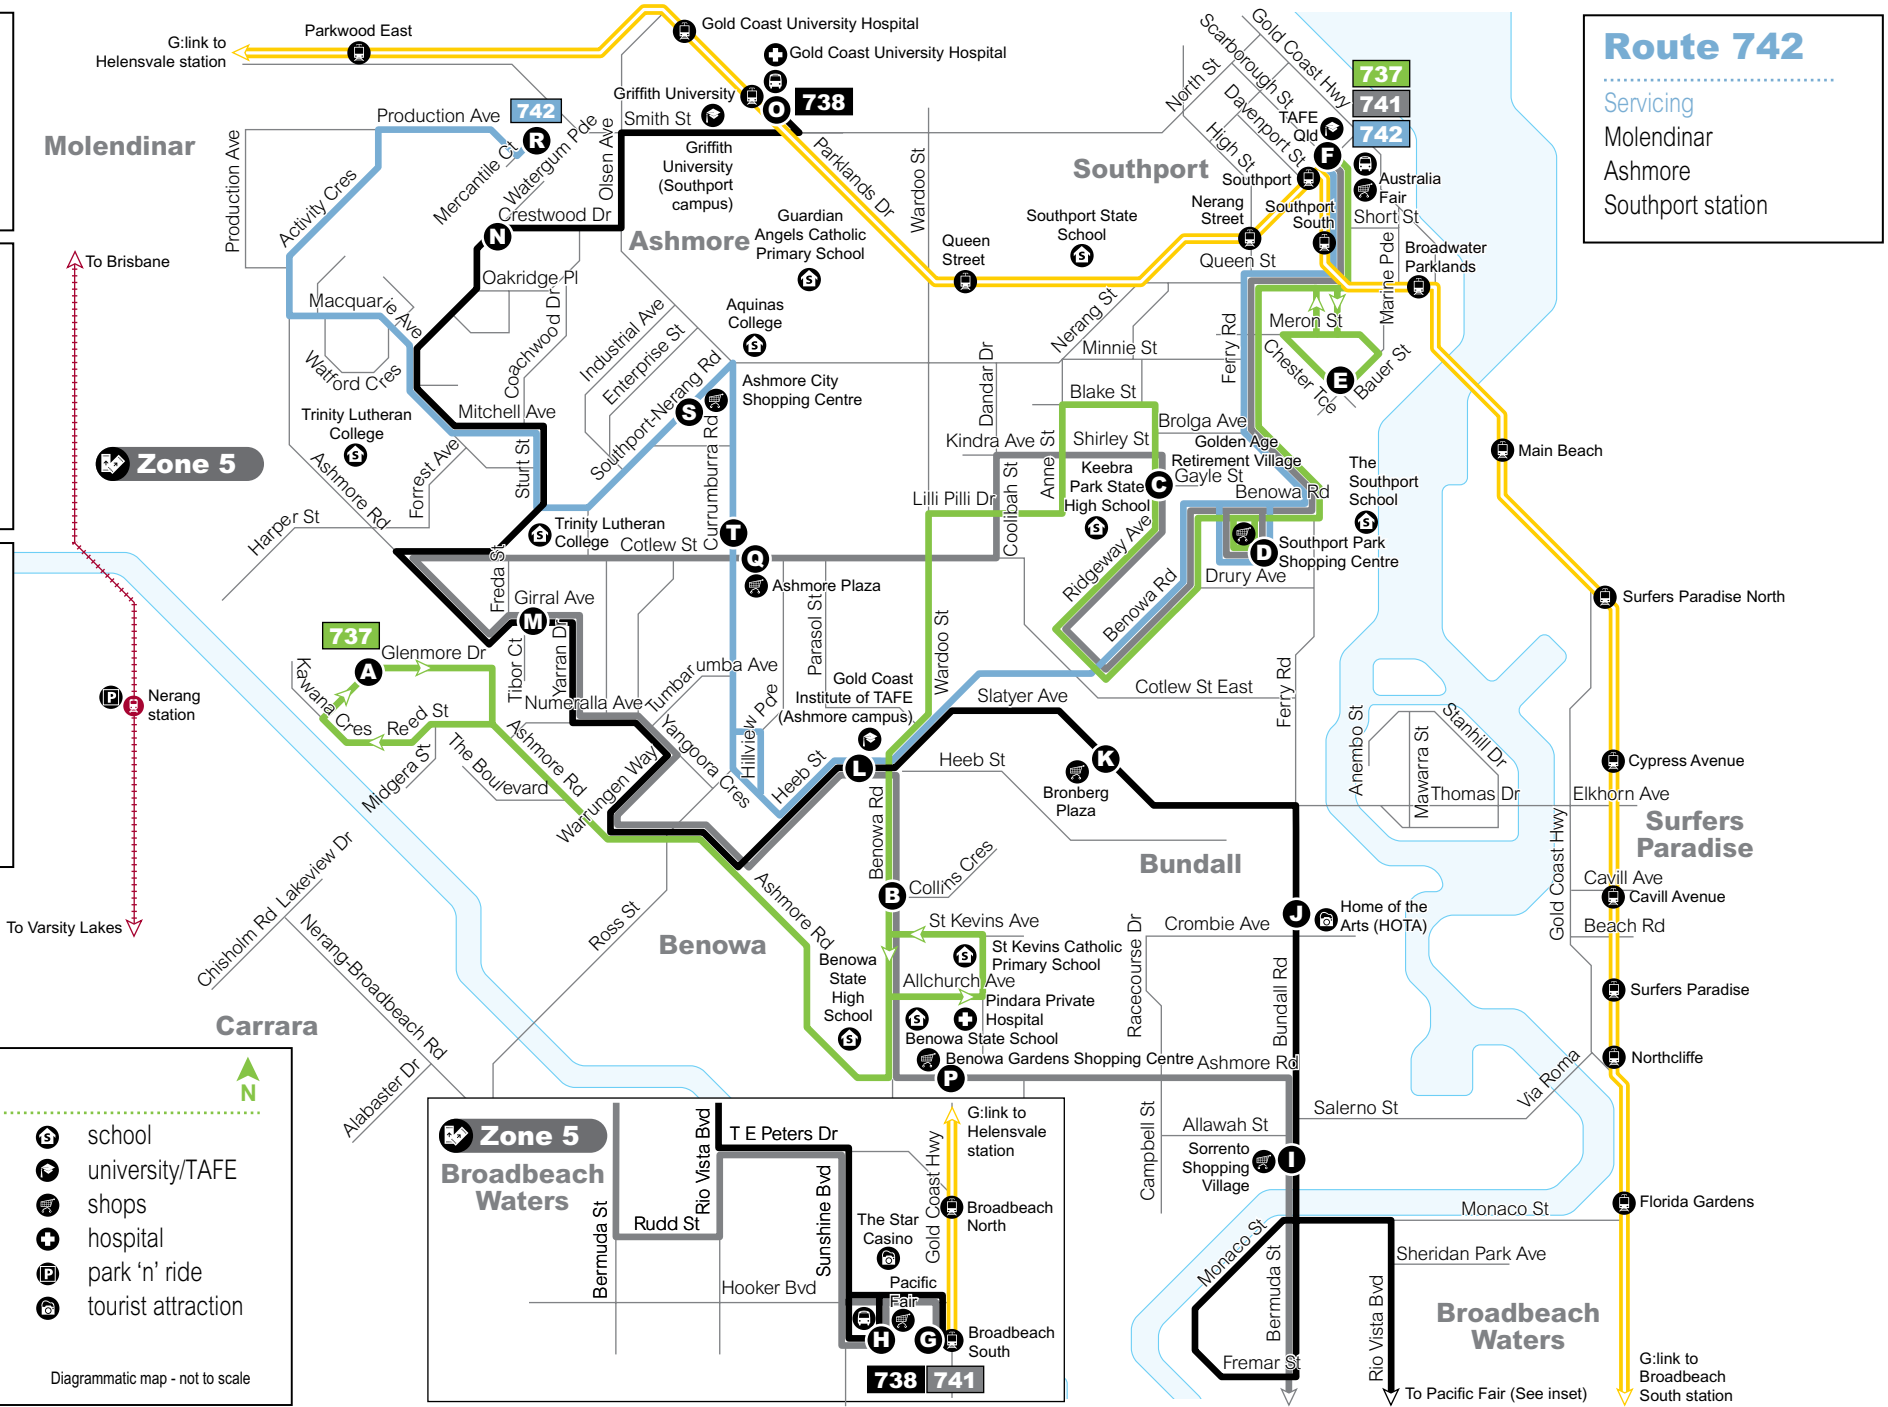

Your Gold Coast Region bus operator

Route descriptions

741 Broadbeach South station to Southport
servicing Broadbeach South station, Pacific Fair, Broadbeach Waters, Benowa, Ashmore and Southport.
Operates 7 days.

Routes 737, 738, 741, 742

Route map

Route 737

Servicing
Southport station
Southport Park
Ashmore

Route 738

Servicing
Broadbeach South station
Pacific Fair
Broadbeach Waters
Ashmore
Griffith University station

Route 741

Servicing
Broadbeach South station
Pacific Fair
Broadbeach Waters
Benowa
Ashmore
Southport station

Key

- route 737
 - route 738
 - route 741
 - route 742
 - timing points
 - bus interchange
 - train line & station
 - tram line & station
 - school
 - university/TAFE
 - shops
 - hospital
 - park 'n' ride
 - tourist attraction
- Diagrammatic map - not to scale