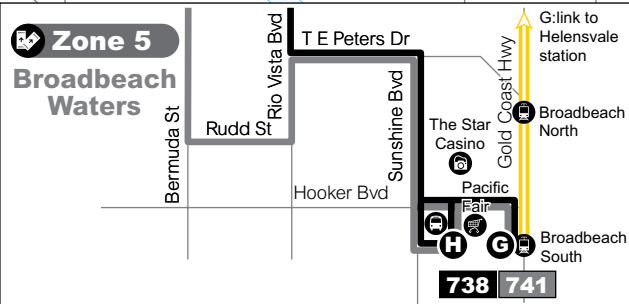

G-link to Broadbeach South station