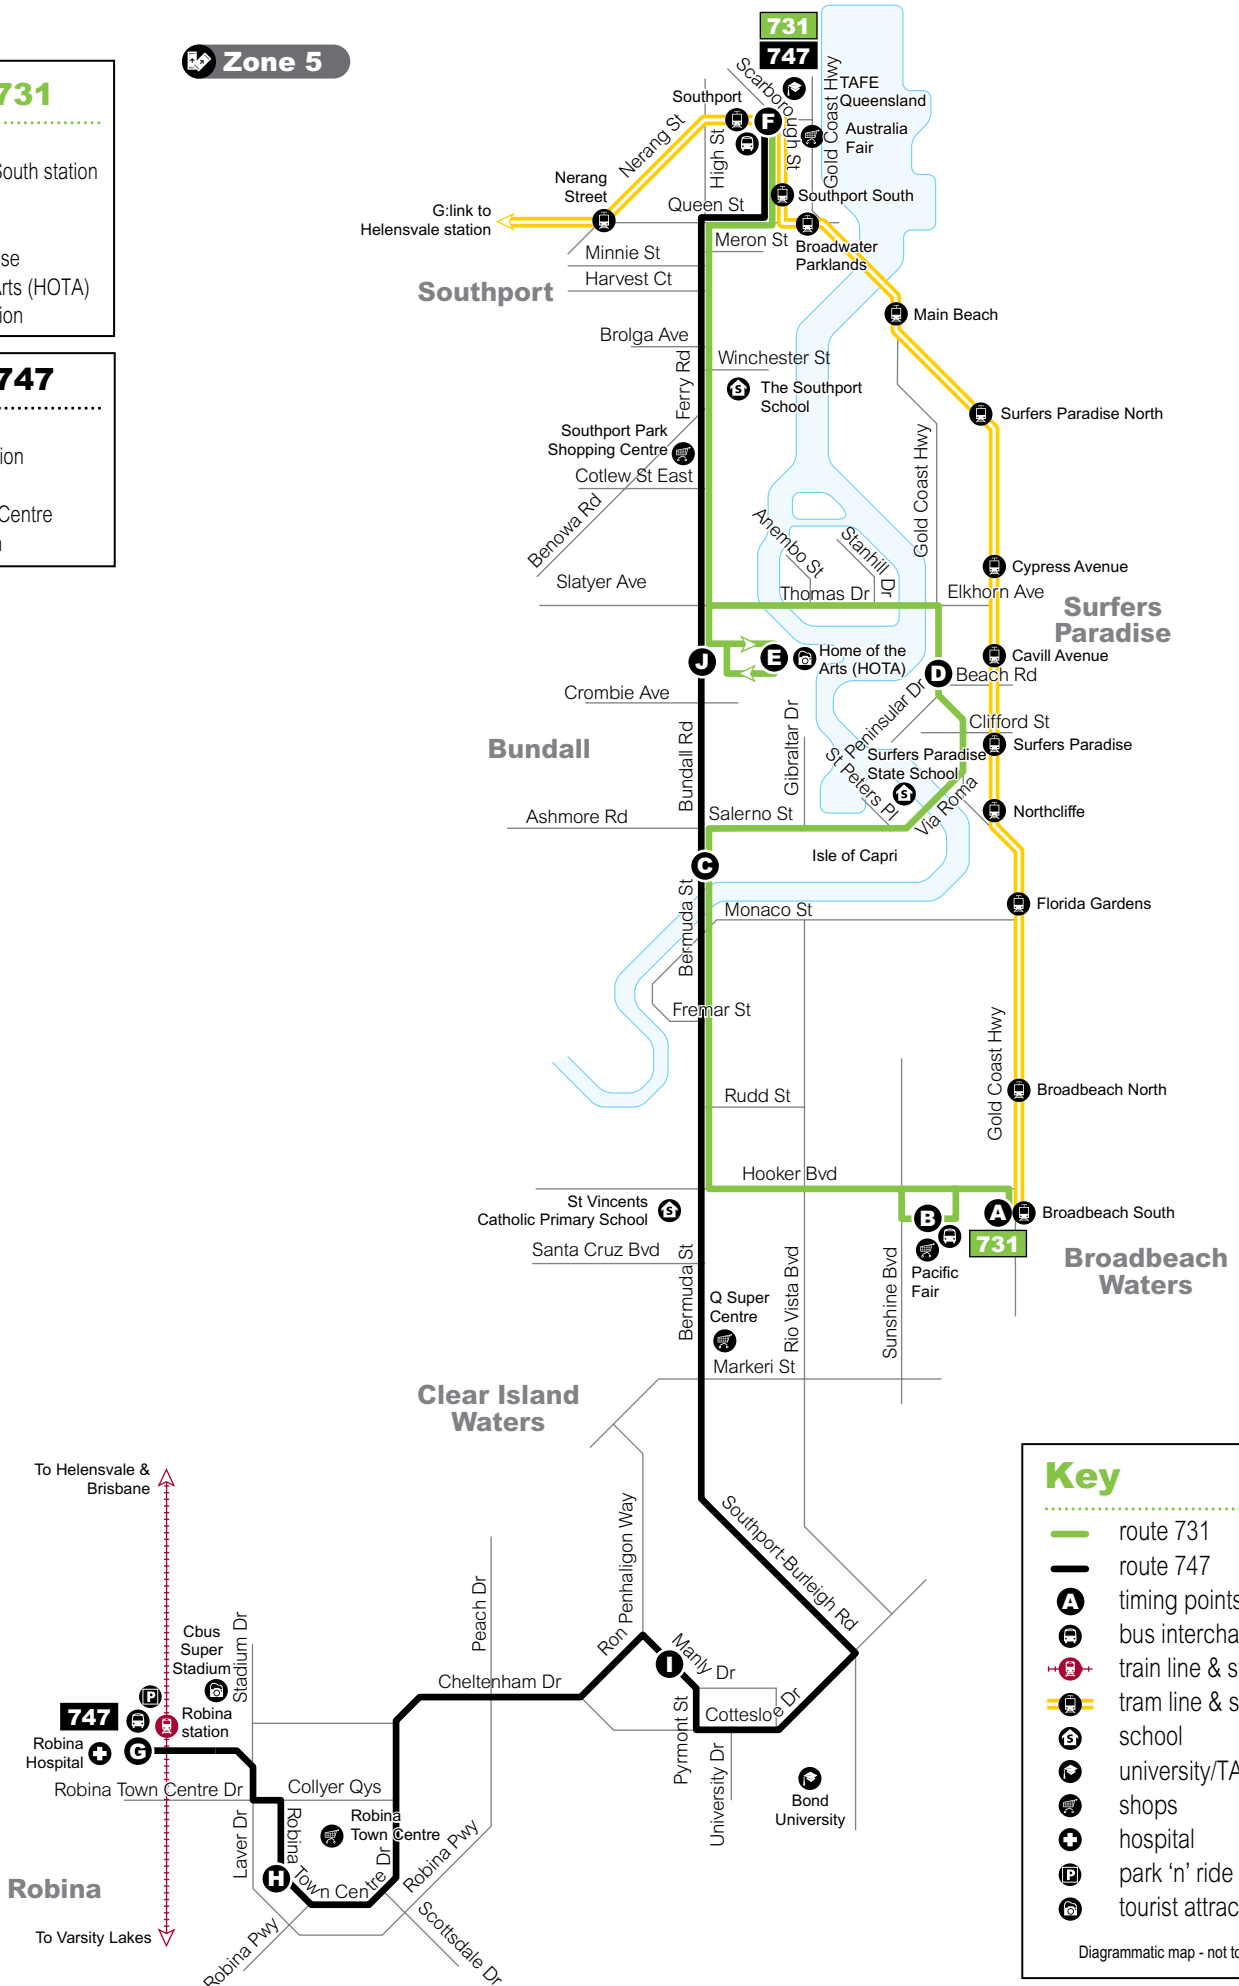

731 Broadbeach South station to Southport servicing Broadbeach South station, Pacific Fair, Isle of Capri, Surfers Paradise, Home of the Arts (HOTA) and Southport. Operates 7 days.

747 Robina to Southport servicing Robina station, Robina Town Centre, Bundall and Southport. Operates 7 days.

Routes

731, 747

Route map

Route 731

Servicing

- Broadbeach South station
- Pacific Fair
- Isle of Capri
- Surfers Paradise
- Home of the Arts (HOTA)
- Southport station

Route 747

Servicing

- Southport station
- Bundall
- Robina Town Centre
- Robina station

Zone 5

Key

- route 731
- route 747
- (A) timing points
- (P) bus interchange
- (T) train line & station
- (M) tram line & station
- (S) school
- (U) university/TAFE
- (C) shops
- (H) hospital
- (P) park 'n' ride
- (A) tourist attraction

map ref	Route number	731	731	731	731	731	731	731	731	731	731	731	731	731	731
		am	am	am	am	am	am	pm	pm	pm	pm	pm	pm	pm	pm
A	Broadbeach South station, stop D	6.00	7.00	8.00	9.00	10.00	11.00	12.00	1.00	2.00	S3.00	H3.00	4.00	5.00	6.00
B	Pacific Fair, stop A	6.02	7.03	8.03	9.03	10.03	11.03	12.03	1.03	2.03	S3.03	H3.03	4.03	5.03	6.02
C	Bundall Rd at Salerno Street	6.13	7.16	8.23	9.15	10.15	11.15	12.15	1.15	2.15	S3.21	H3.18	4.16	5.16	6.14
D	Surfers Paradise, Appel Park	6.20	7.23	8.30	9.22	10.22	11.22	12.22	1.22	2.22	S3.32	H3.25	4.23	5.23	6.21
E	Home of the Arts (HOTA)	6.26	7.29	8.38	9.28	10.28	11.28	12.28	1.28	2.28	S3.38	H3.31	4.29	5.29	6.27
F	Southport	6.41	7.44	8.53	9.43	10.43	11.44	12.44	1.44	2.44	S3.53	H3.46	4.44	5.44	6.42