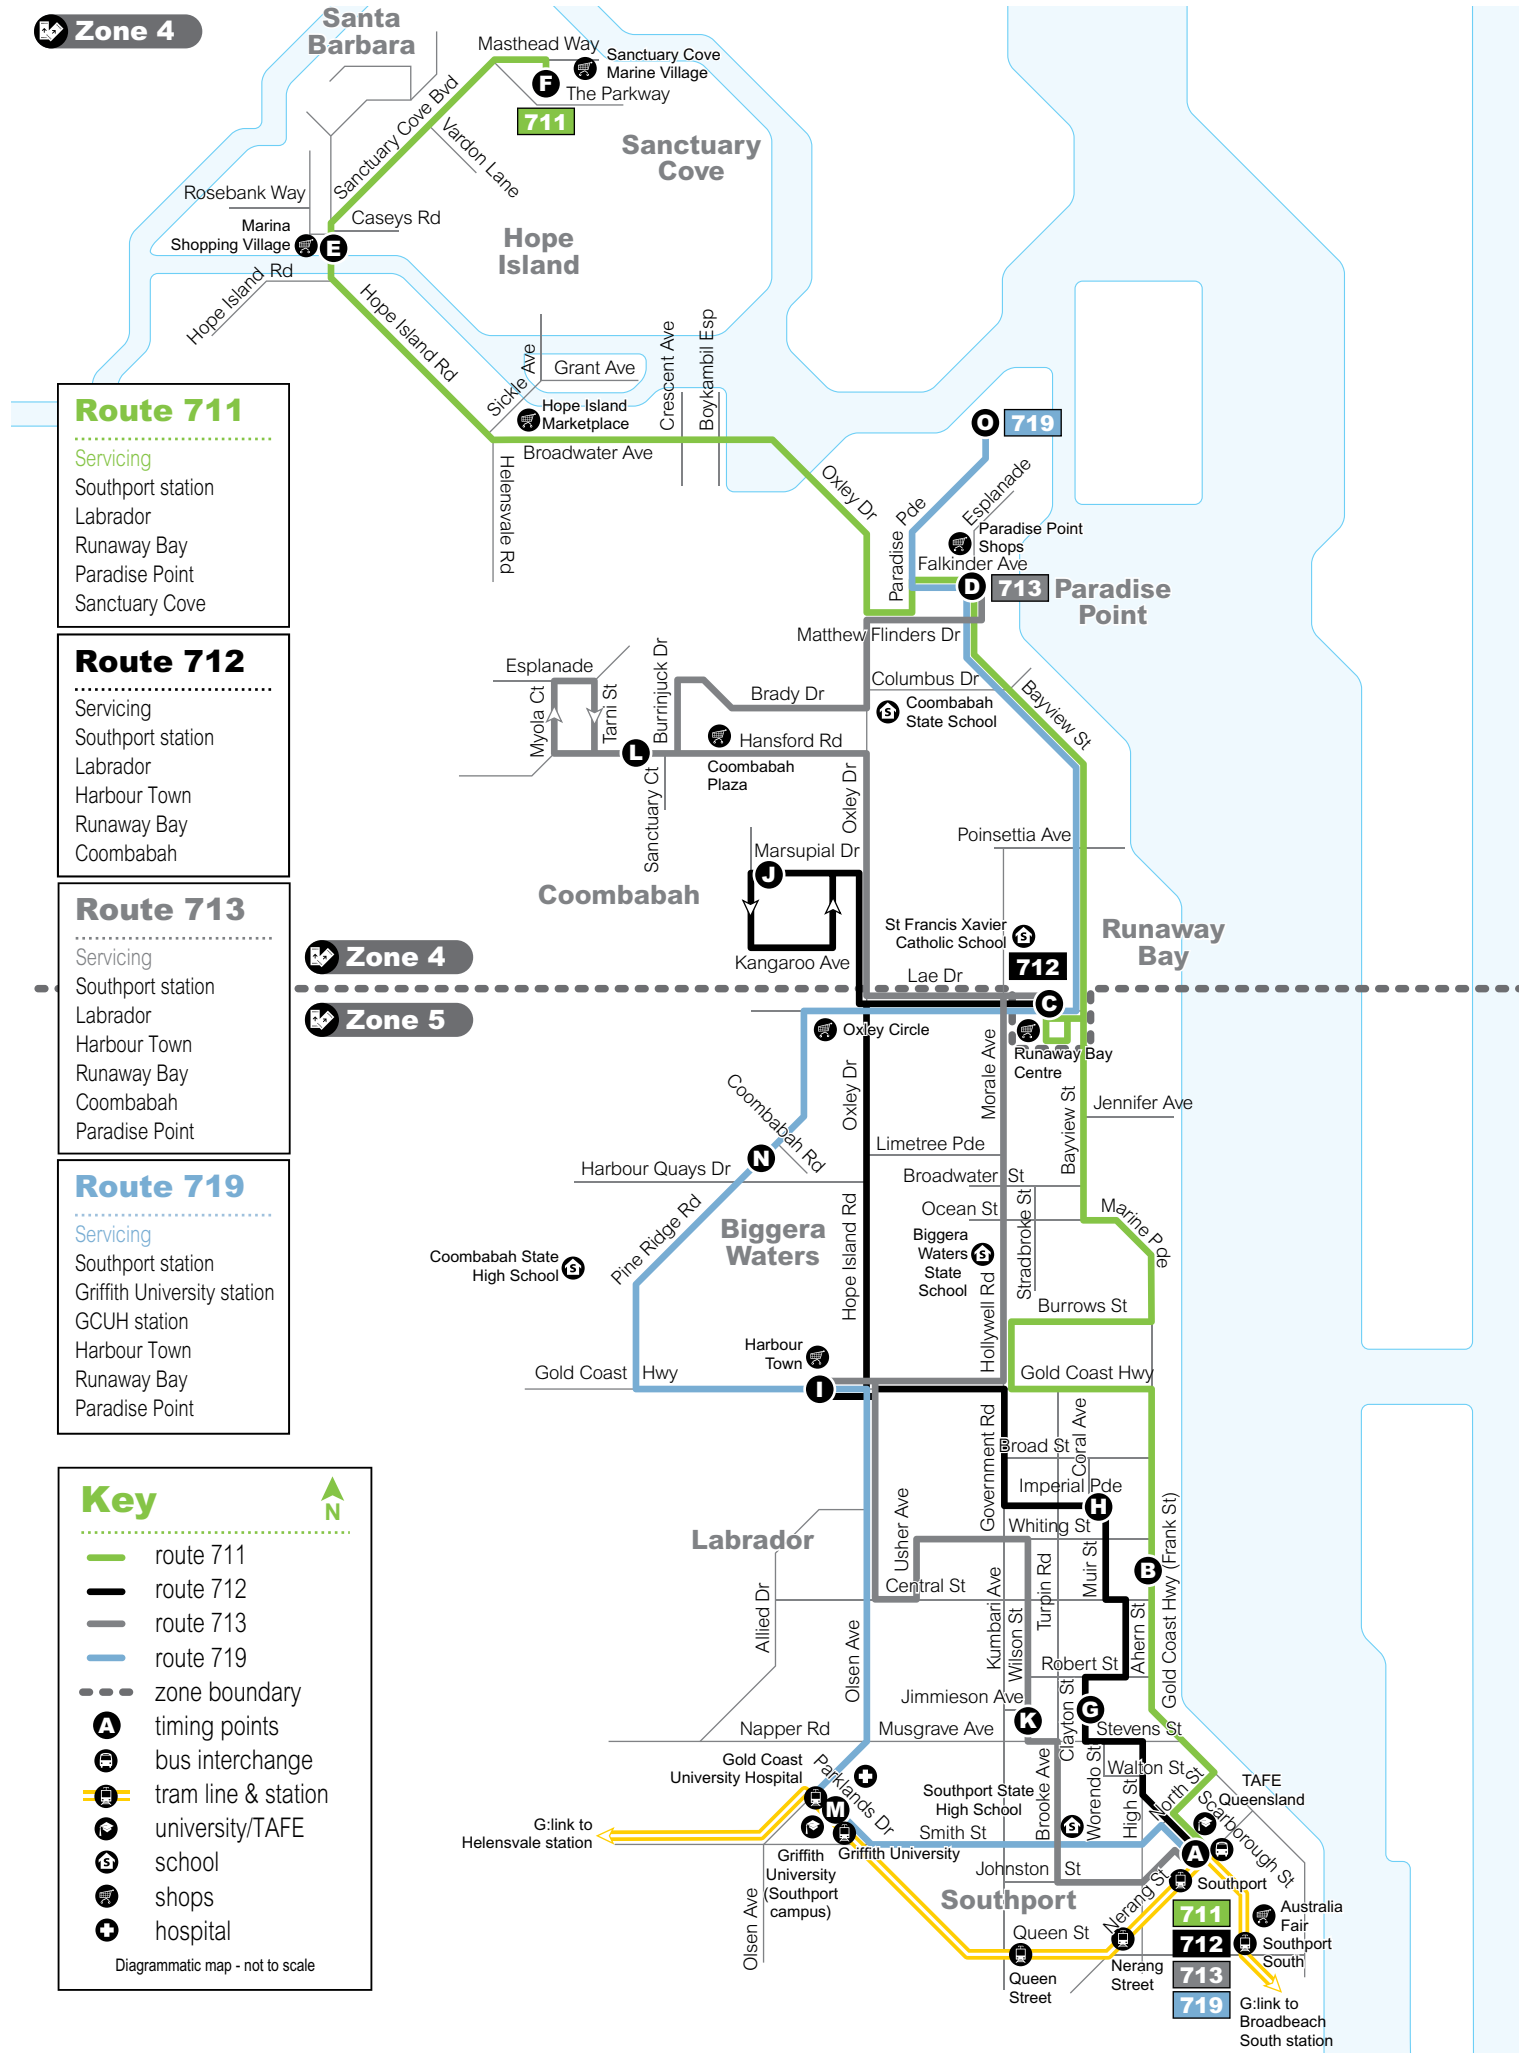

Routes

711, 712, 713, 719

Route map

Zone 4

Route 711

Servicing

- Southport station
- Labrador
- Runaway Bay
- Paradise Point
- Sanctuary Cove

Route 712

Servicing

- Southport station
- Labrador
- Harbour Town
- Runaway Bay
- Coombabah

Route 713

Servicing

- Southport station
- Labrador
- Harbour Town
- Runaway Bay
- Coombabah
- Paradise Point

Route 719

Servicing

- Southport station
- Griffith University station
- GCUH station
- Harbour Town
- Runaway Bay
- Paradise Point

Key

- route 711
- route 712
- route 713
- route 719
- zone boundary
- timing points
- bus interchange
- tram line & station
- university/TAFE
- school
- shops
- hospital

Diagrammatic map - not to scale

G-link to Broadbeach South station