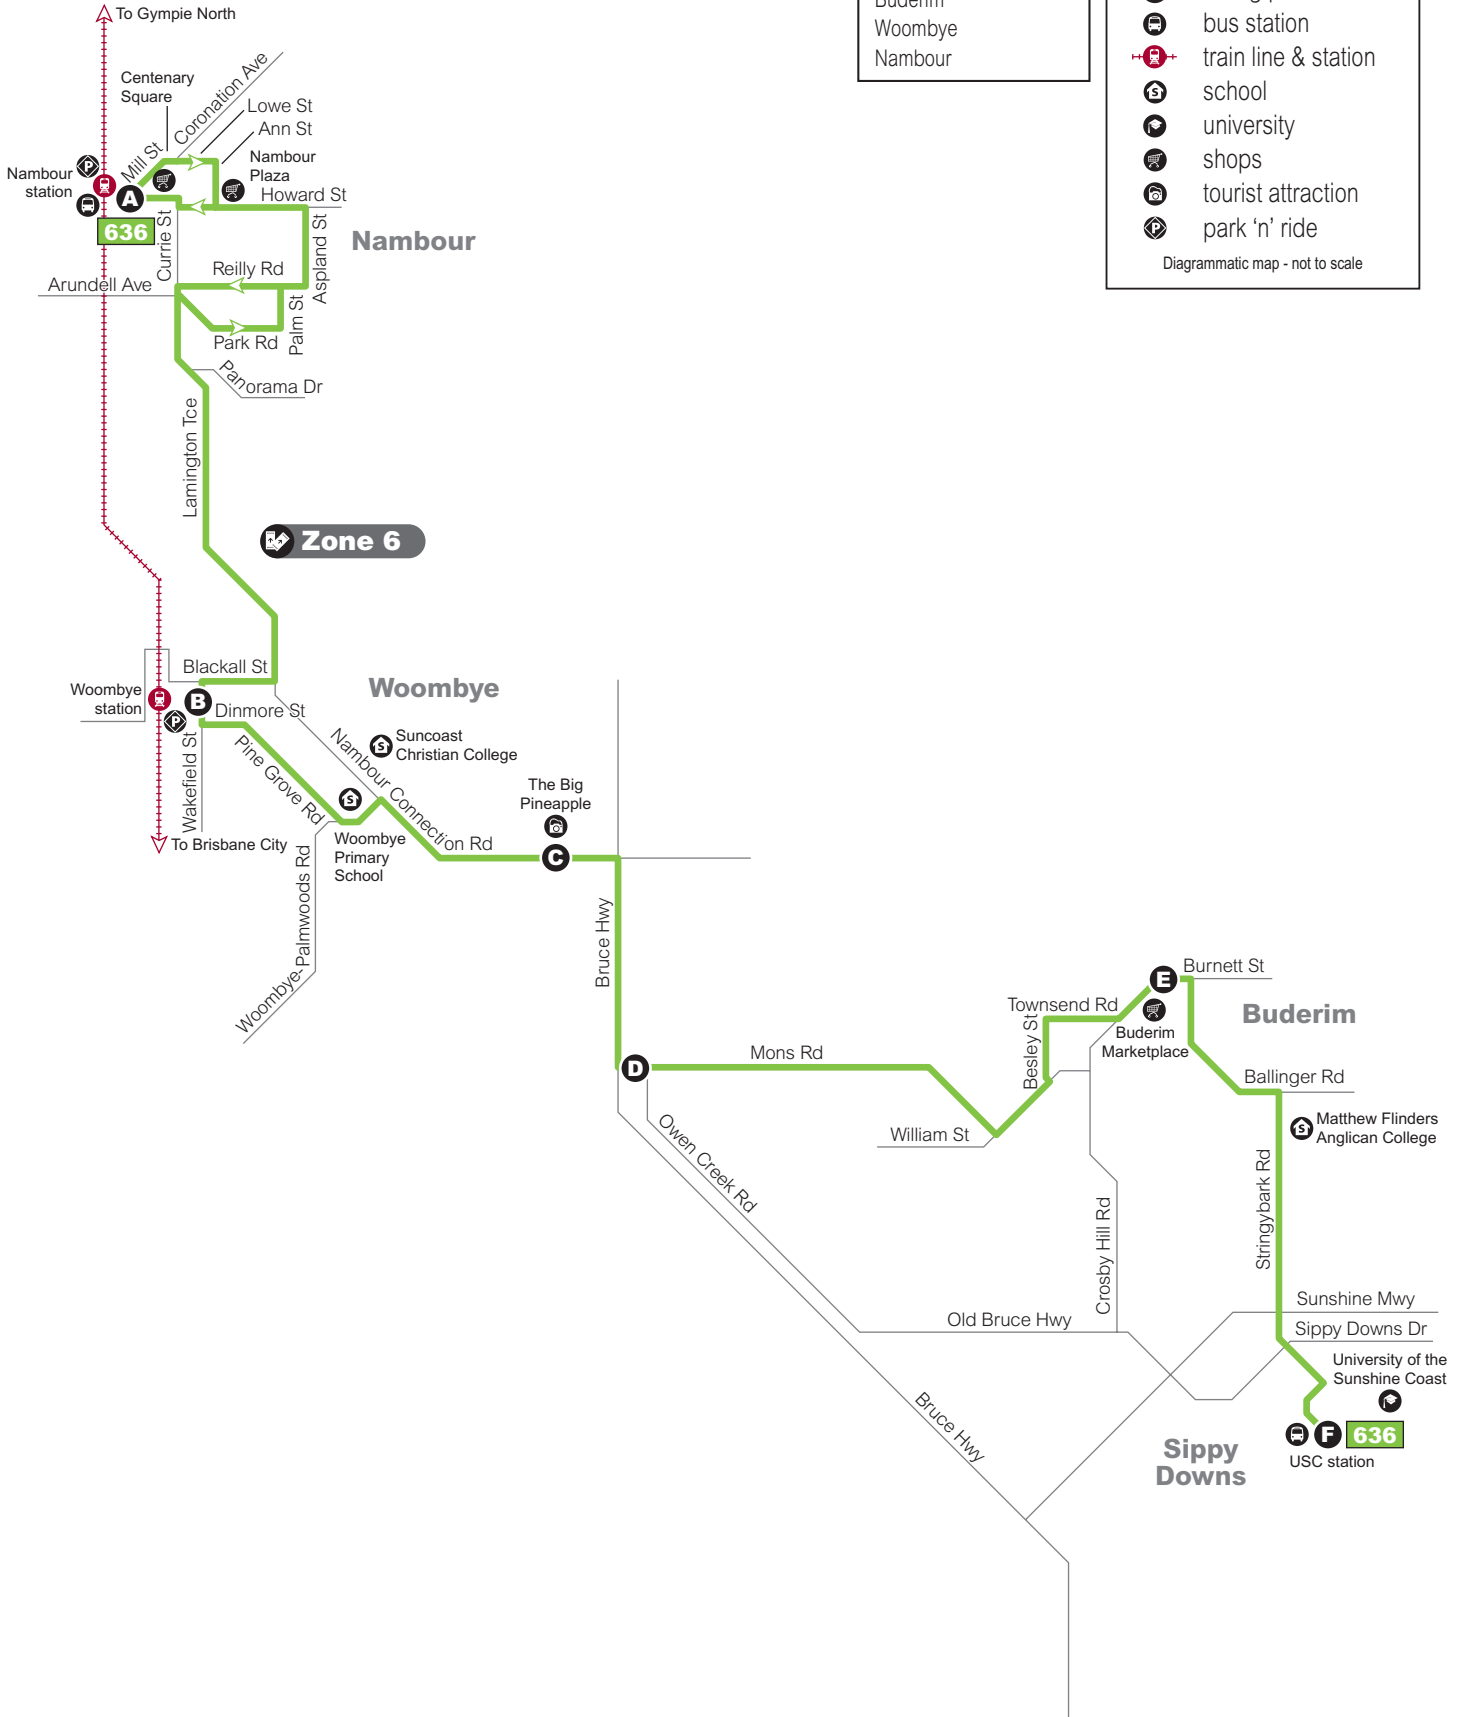

Monday to Friday (cont...)

map ref	Route number	636
		pm
A	Nambour station	6.06
B	Woombye, Wakefield St	6.16
C	The Big Pineapple	6.21
D	Forest Glen, Mons Rd	6.24
E	Buderim Marketplace	6.34
F	USC station (p1)	6.44

Explanations

- p1 Platform 1
- p2 Platform 2
- H School holidays.
- S School terms.

Timetable information

How to read this timetable

- Use the route map to find the two timing points your stop is located between.
- Find these points on the timetable. Your bus is scheduled to arrive between the times shown for these points. For example, if your bus stop is between timing points **A** and **B** on the map, then the bus is scheduled to arrive between the times listed for **A** and **B**.

TLSBTT012

Due to unforeseen circumstances, details on this timetable may change.

Download the MyTranslink app for the most relevant bus, train, ferry and tram information in the palm of your hand.

© The State of Queensland (Department of Transport and Main Roads) 2022
Printed 2022

Route 636

Servicing
 University
 Buderim
 Woombye
 Nambour

Key

- route 636
- timing points
- bus station
- train line & station
- school
- university
- shops
- tourist attraction
- park 'n' ride

Diagrammatic map - not to scale