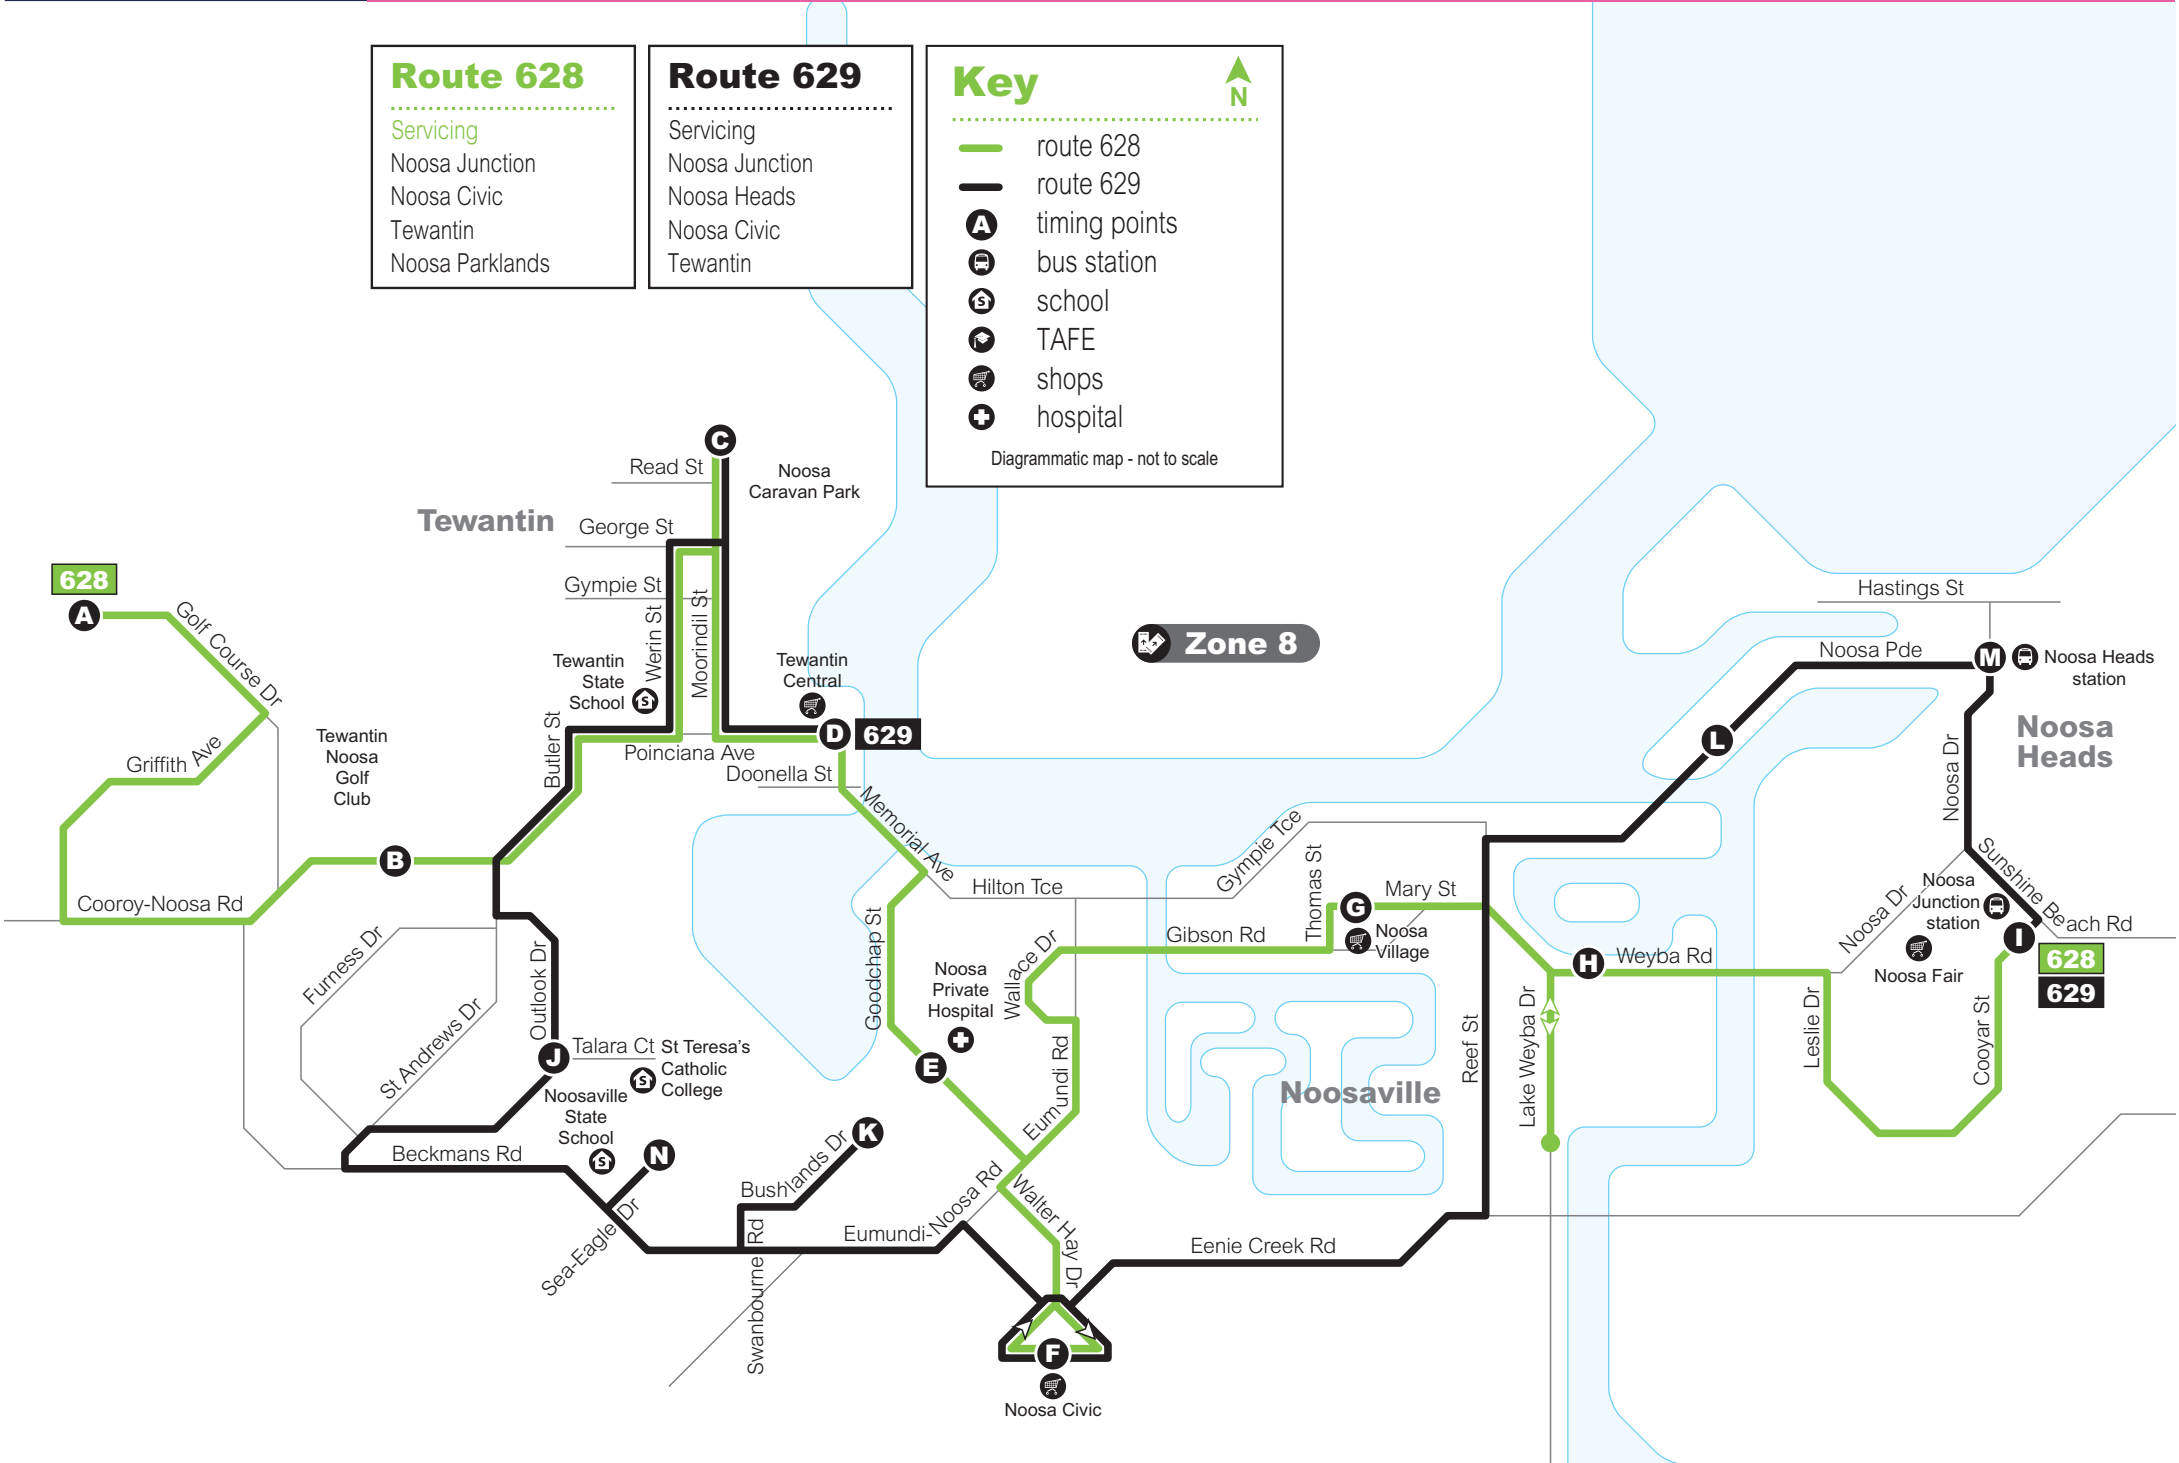

Route 628

Servicing

- Noosa Junction
- Noosa Civic
- Tewantin
- Noosa Parklands

Route 629

Servicing

- Noosa Junction
- Noosa Heads
- Noosa Civic
- Tewantin

Key

- route 628
- route 629
- timing points
- bus station
- school
- TAFE
- shops
- hospital

Diagrammatic map - not to scale

Monday to Friday

map ref	Route number	628	628	628	628	628	628	628	628	628	628	628	628	
		am	am	am	am	am	pm	pm	pm	pm	pm	pm	pm	
A	Tewantin, Golf Course Dr	7.08	S8.08	H8.08	9.08	10.08	11.08	12.08	1.08	2.08	3.08	4.08	5.08	6.08
B	Tewantin Noosa Golf Club	7.14	S8.15	H8.14	9.14	10.14	11.14	12.14	1.14	2.14	3.14	4.14	5.14	6.14
C	Moorindil St near Read St	7.19	S8.24	H8.19	9.19	10.19	11.19	12.19	1.19	2.19	3.19	4.19	5.19	6.19
D	Tewantin Central	7.24	S8.29	H8.24	9.24	10.24	11.24	12.24	1.24	2.24	3.24	4.24	5.24	6.24
E	Noosa Hospital	7.29	S8.34	H8.29	9.29	10.29	11.29	12.29	1.29	2.29	3.29	4.29	5.29	6.29
F	Noosa Civic Shopping Centre	7.34	S8.39	H8.34	9.34	10.34	11.34	12.34	1.34	2.34	3.34	4.34	5.34	6.34
G	Noosa Village	7.43	S8.48	H8.43	9.43	10.43	11.43	12.43	1.43	2.43	3.43	4.43	5.43	6.43
H	Weyba Rd near Swan St	7.48	S8.53	H8.48	9.48	10.48	11.48	12.48	1.48	2.48	3.48	4.48	5.48	6.48
I	Noosa Junction station stop A	7.53	S8.58	H8.53	9.53	10.53	11.53	12.53	1.53	2.53	3.53	4.53	5.53	6.53