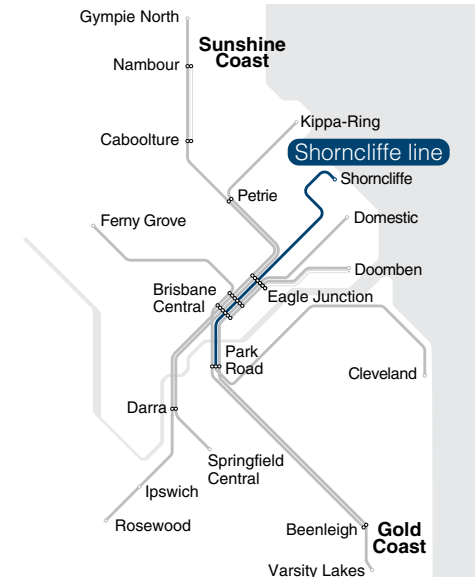

mini network map

See inside for complete network map.