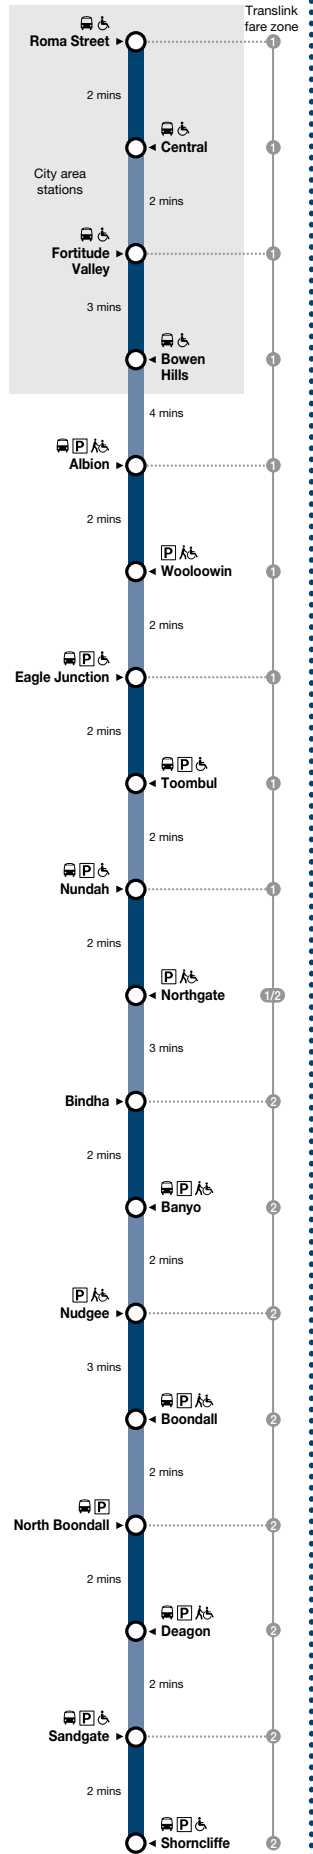

South East Queensland train network map

City to Shorncliffe line information

Note: Travel times may vary for inbound services.

Key

- Ferry Grove and Beenleigh lines
- Shorncliffe and Cleveland lines
- Airport and Gold Coast lines
- Caboolture/Sunshine Coast and Ipswich/Rosewood lines
- Redcliffe Peninsula and Springfield lines
- Doomben line
- Special event service only
- Nambour - Caboolture railbus
- Busway lines
- Tram
- Transfer to other train services
- Translink fare zones
- Transfer to busway services
- Transfer to tram service
- Special fares apply
- Independent access
- Assisted access
- King George Square busway station
- Queen Street bus station
- Airport

There are many bus services scheduled to connect with train services at most train stations. Please use the Translink journey planner to plan your journey.

Express services do not stop at all stations depicted on this map. Please refer to separate line timetables for details.

Most train stations have free park 'n' ride facilities.

For details visit translink.com.au or call 13 12 30 anytime.

† Services to and from Gympie North do not stop at Eagle Junction.

Boarding assistance is available at all stations. Level of accessibility varies between stations. Please refer to individual station maps for further details.

Schematic map – not to scale.

Line information key

- This station has a connecting bus service
- Parking available
- Independent access
- Assisted access