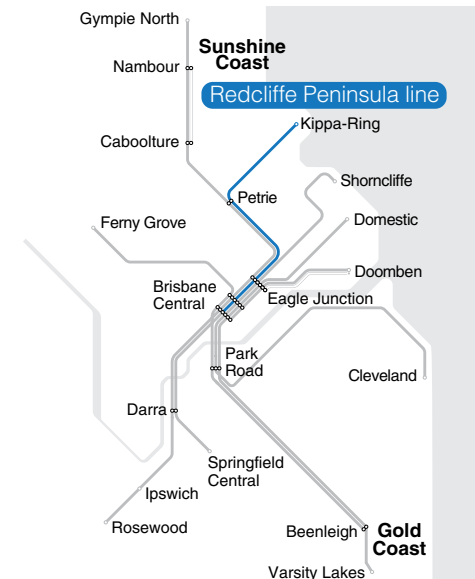

mini network map

See inside for complete network map.

Track your train in real-time with our MyTranslink app.

Also available for bus, ferry and tram.

City to Kippa-Ring

outbound

Monday to Friday

Comes from Station	am	am	SFC am	SFC am	SFC am	SFC am	SFC am	SFC am	SFC am	RSW am	SFC am	SFC am	SFC am	SFC am	SFC am	SFC am	SFC pm	SFC pm	SFC pm	SFC pm	SFC pm	SFC pm
Roma Street	4:48	5:18	5:48	6:18	6:48	7:18	7:48	8:18	8:48	9:18	9:48	10:18	10:48	11:18	11:48	12:18	12:48	1:18	1:48	2:18	2:39	2:39
Central arrive	4:50	5:20	5:50	6:20	6:50	7:20	7:50	8:20	8:50	9:20	9:50	10:20	10:50	11:20	11:50	12:20	12:50	1:20	1:50	2:20	2:41	2:41
Central depart	4:52	5:22	5:52	6:22	6:52	7:22	7:52	8:22	8:52	9:22	9:52	10:22	10:52	11:22	11:52	12:22	12:52	1:22	1:52	2:22	2:43	2:43
Fortitude Valley	4:54	5:24	5:54	6:24	6:54	7:24	7:54	8:24	8:54	9:24	9:54	10:24	10:54	11:24	11:54	12:24	12:54	1:24	1:54	2:24	2:45	2:45
Bowen Hills	4:56	5:26	5:56	6:26	6:56	7:26	7:56	8:26	8:56	9:26	9:56	10:26	10:56	11:26	11:56	12:26	12:56	1:26	1:56	2:26	2:47	2:47
Runs express from Bowen Hills to Eagle Junction. Refer to Shorncliffe, Airport & Doomben timetables servicing the stations in-between.																						
Eagle Junction	5:01	5:31	6:01	6:31	7:01	7:31	8:01	8:31	9:01	9:31	10:01	10:31	11:01	11:31	12:01	12:31	1:01	1:31	2:01	2:31	2:52	2:52
Runs express from Eagle Junction to Northgate. Refer to Shorncliffe timetable servicing the stations in-between.																						
Northgate	5:05	5:35	6:05	6:35	7:05	7:35	8:05	8:35	9:05	9:35	10:05	10:35	11:05	11:35	12:05	12:35	1:05	1:35	2:05	2:35	2:56	2:56
Virginia	5:07	5:37	6:07	6:37	7:07	7:37	8:07	8:37	9:07	9:37	10:07	10:37	11:07	11:37	12:07	12:37	1:07	1:37	2:07	2:37	2:58	2:58
Sunshine	5:08	5:38	6:08	6:38	7:08	7:38	8:08	8:38	9:08	9:38	10:08	10:38	11:08	11:38	12:08	12:38	1:08	1:38	2:08	2:38	2:59	2:59
Geebung	5:10	5:40	6:10	6:40	7:10	7:40	8:10	8:40	9:10	9:40	10:10	10:40	11:10	11:40	12:10	12:40	1:10	1:40	2:10	2:40	3:01	3:01
Zillmere	5:12	5:42	6:12	6:42	7:12	7:42	8:12	8:42	9:12	9:42	10:12	10:42	11:12	11:42	12:12	12:42	1:12	1:42	2:12	2:42	3:03	3:03
Carseldine	5:15	5:45	6:15	6:45	7:15	7:45	8:15	8:45	9:15	9:45	10:15	10:45	11:15	11:45	12:15	12:45	1:15	1:45	2:15	2:45	3:06	3:06
Bald Hills	5:18	5:48	6:18	6:48	7:18	7:48	8:18	8:48	9:18	9:48	10:18	10:48	11:18	11:48	12:18	12:48	1:18	1:48	2:18	2:48	3:09	3:09
Strathpine	5:21	5:51	6:21	6:51	7:21	7:51	8:21	8:51	9:21	9:51	10:21	10:51	11:21	11:51	12:21	12:51	1:21	1:51	2:21	2:51	3:12	3:12
Bray Park	5:23	5:53	6:23	6:53	7:23	7:53	8:23	8:53	9:23	9:53	10:23	10:53	11:23	11:53	12:23	12:53	1:23	1:53	2:23	2:53	3:14	3:14
Lawnton	5:26	5:56	6:26	6:56	7:26	7:56	8:26	8:56	9:26	9:56	10:26	10:56	11:26	11:56	12:26	12:56	1:26	1:56	2:26	2:56	3:17	3:17
Petrie	5:29	5:59	6:29	6:59	7:29	7:59	8:29	8:59	9:29	9:59	10:29	10:59	11:29	11:59	12:29	12:59	1:29	1:59	2:29	2:59	3:20	3:20
For stations Dakabin to Caboolture refer to Caboolture timetable.																						
Kallangur	5:32	6:02	6:32	7:02	7:32	8:02	8:32	9:02	9:32	10:02	10:32	11:02	11:32	12:02	12:32	1:02	1:32	2:02	2:32	3:02	3:23	3:23
Murrumba Downs	5:34	6:04	6:34	7:04	7:34	8:04	8:34	9:04	9:34	10:04	10:34	11:04	11:34	12:04	12:34	1:04	1:34	2:04	2:34	3:04	3:25	3:25
Mango Hill	5:37	6:07	6:37	7:07	7:37	8:07	8:37	9:07	9:37	10:07	10:37	11:07	11:37	12:07	12:37	1:07	1:37	2:07	2:37	3:07	3:28	3:28
Mango Hill East	5:39	6:09	6:39	7:09	7:39	8:09	8:39	9:09	9:39	10:09	10:39	11:09	11:39	12:09	12:39	1:09	1:39	2:09	2:39	3:09	3:30	3:30
Rothwell	5:42	6:12	6:42	7:12	7:42	8:12	8:42	9:12	9:42	10:12	10:42	11:12	11:42	12:12	12:42	1:12	1:42	2:12	2:42	3:12	3:33	3:33
Kippa-Ring	5:46	6:16	6:46	7:16	7:46	8:16	8:46	9:16	9:46	10:16	10:46	11:16	11:46	12:16	12:46	1:16	1:46	2:16	2:46	3:16	3:37	3:37