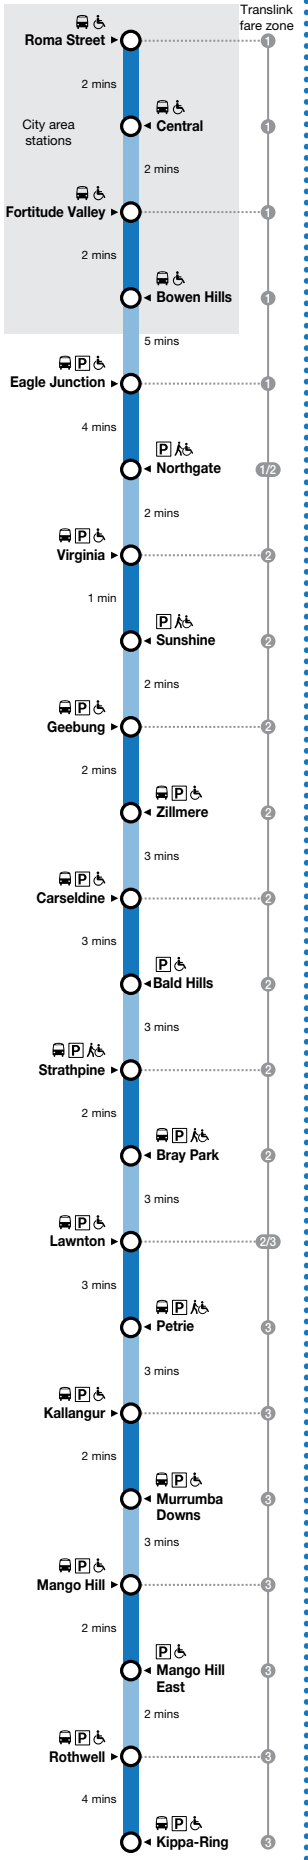

South East Queensland train network map

City to Redcliffe Peninsula line information

Note: Travel times may vary for inbound services.

Key

1. Ferry Grove and Beenleigh lines
   - Shorncliffe and Cleveland lines
   - Airport and Gold Coast lines
   - Caboolture/Sunshine Coast and Ipswich/Rosewood lines
   - Redcliffe Peninsula and Springfield lines
   - Doomben line
   - Special event service only
   - Nambour - Caboolture railbus
   - Busway lines
   - Tram
2. Transfer to other train services
   - Translink fare zones
   - Transfer to busway services
   - Transfer to tram service
   - Special fares apply
   - Independent access
   - Assisted access
   - King George Square busway station
   - Queen Street bus station
   - Airport

For details visit translink.com.au or call 13 12 30 anytime.

‡ Services to and from Gympie North do not stop at Eagle Junction.

Boarding assistance is available at all stations. Level of accessibility varies between stations. Please refer to individual station maps for further details.

Schematic map – not to scale.

Line information key

- This station has a connecting bus service
- Parking available
- Independent access
- Assisted access