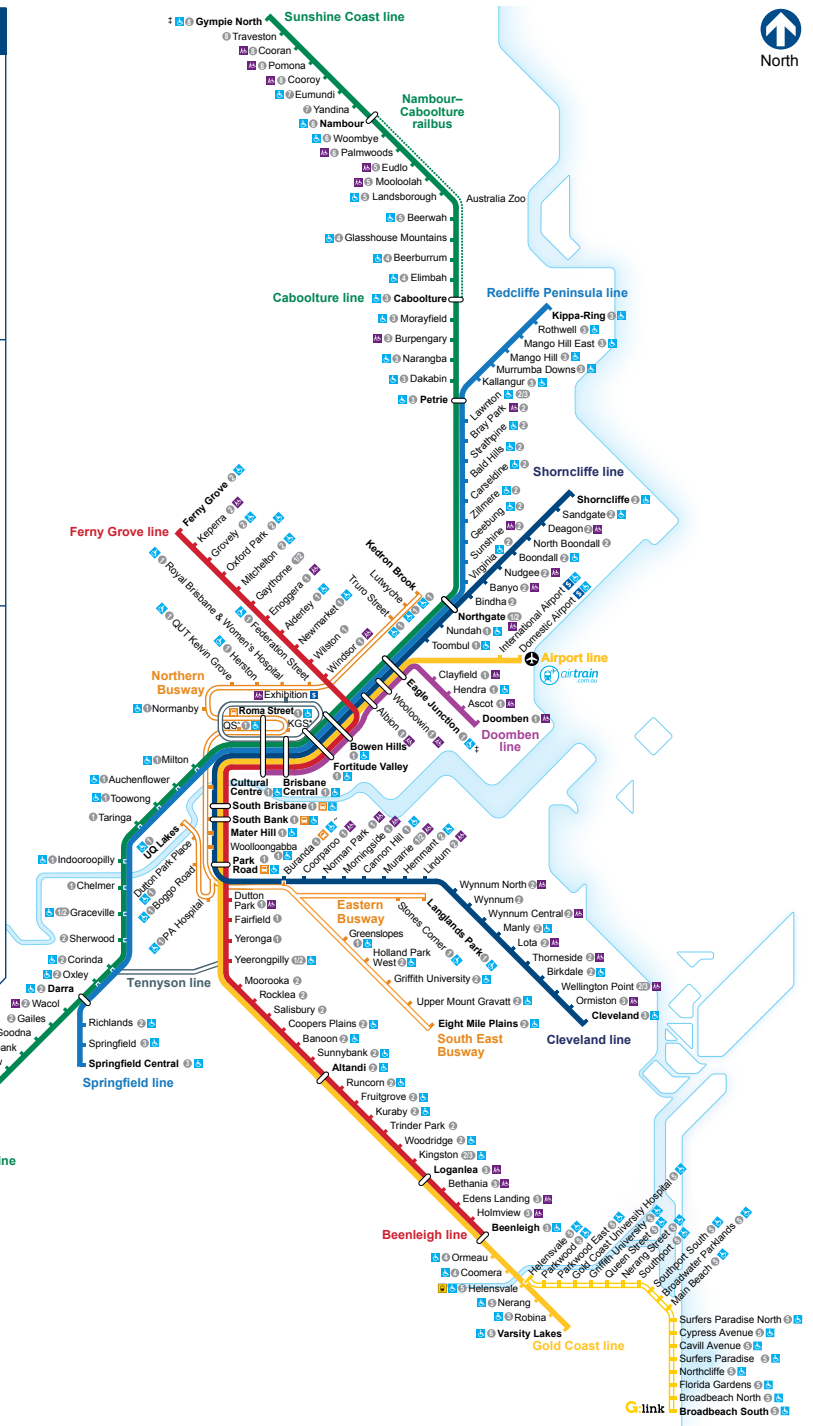

South East Queensland train network map

City to Redcliffe Peninsula line information

Note: Travel times may vary for inbound services.

Key

1. Ferry Grove and Beenleigh lines
   - Shorncliffe and Cleveland lines
   - Airport and Gold Coast lines
   - Caboolture/Sunshine Coast and Ipswich/Rosewood lines
   - Redcliffe Peninsula and Springfield lines
   - Doomben line
   - Special event service only
   - Nambour - Caboolture railbus
   - Busway lines
   - Tram
2. Transfer to other train services
   - Translink fare zones
   - Transfer to busway services
   - Transfer to tram service
   - Special fares apply
   - Independent access
   - Assisted access
   - King George Square busway station
   - Queen Street bus station
   - Airport

For details visit translink.com.au or call 13 12 30 anytime.

‡ Services to and from Gympie North do not stop at Eagle Junction.

Boarding assistance is available at all stations. Level of accessibility varies between stations. Please refer to individual station maps for further details.

Schematic map – not to scale.

Line information key

- This station has a connecting bus service
- Parking available
- Independent access
- Assisted access