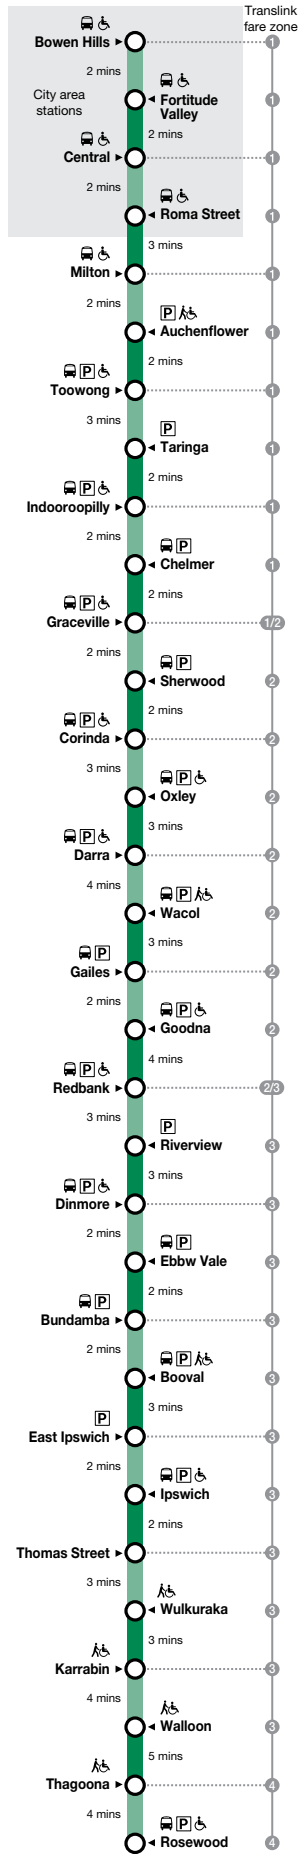

South East Queensland train network map

City to Rosewood line information

Note: Travel times may vary for inbound services.

Key

1. Ferry Grove and Beenleigh lines
   - Shorncliffe and Cleveland lines
   - Airport and Gold Coast lines
   - Caboolture/Sunshine Coast and Ipswich/Rosewood lines
   - Redcliffe Peninsula and Springfield lines
   - Doomben line
   - Special event service only
   - Nambour - Caboolture railbus
   - Busway lines
   - Tram
2. Transfer to other train services
   - Translink fare zones
   - Transfer to busway services
   - Transfer to tram service
   - Special fares apply
   - Independent access
   - Assisted access
   - King George Square busway station
   - ^ Queen Street bus station
   - o Airport

There are many bus services scheduled to connect with train services at most train stations. Please use the Translink journey planner to plan your journey.

Express services do not stop at all stations depicted on this map. Please refer to separate line timetables for details.

Most train stations have free park 'n' ride facilities.

For details visit translink.com.au or call 13 12 30 anytime.

* Services to and from the airport stations are operated by Airtrain Citylink Limited ABN 98 066 543 315 pursuant to a contract for services with Queensland Rail.

† Services to and from Gympie North do not stop at Eagle Junction.

~Buranda busway station is fully accessible. Buranda train station is limited access.

Boarding assistance is available at all stations. Level of accessibility varies between stations. Please refer to individual station maps for further details.

Schematic map – not to scale.

Line information key

- This station has a connecting bus service
- Parking available
- Independent access
- Assisted access