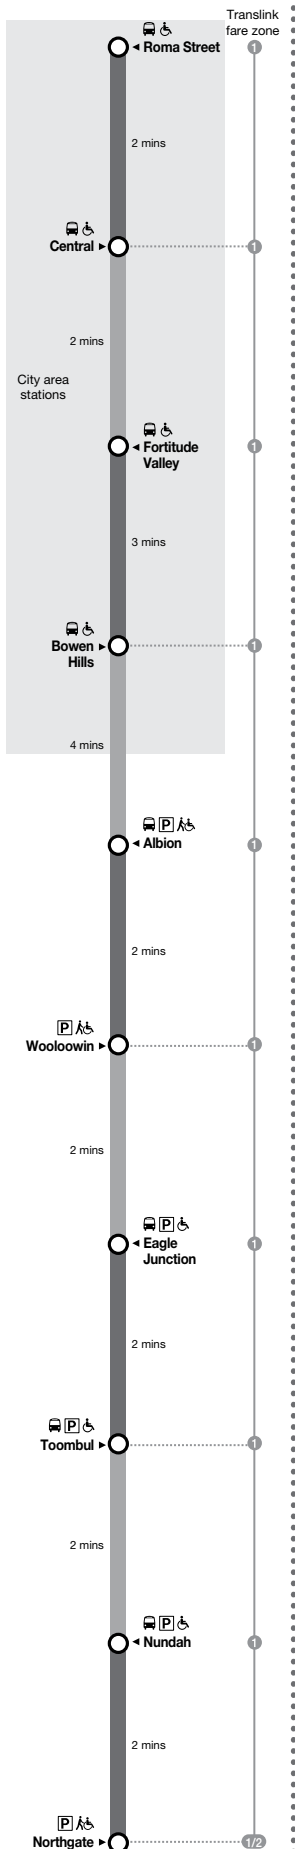

South East Queensland train network map

Inner north stations line information

Note: Travel times may vary for inbound services.

Key

- Ferry Grove and Beenleigh lines
- Shorncliffe and Cleveland lines
- Airport and Gold Coast lines
- Caboolture/Sunshine Coast and Ipswich/Rosewood lines
- Redcliffe Peninsula and Springfield lines
- Doomben line

- Special event service only
- Nambour - Caboolture railbus
- Busway lines
- Tram
- Transfer to other train services
- Translink fare zones
- Transfer to busway services
- Transfer to tram service
- Special fares apply
- Independent access
- Assisted access
- King George Square busway station
- Queen Street bus station
- Airport

For details visit translink.com.au or call 13 12 30 anytime.

Services to and from the airport stations are operated by Airtrain Citylink Limited ABN 98 066 543 315 pursuant to a contract for services with Queensland Rail.

‡ Services to and from Gympie North do not stop at Eagle Junction.

Boarding assistance is available at all stations. Level of accessibility varies between stations. Please refer to individual station maps for further details.

Schematic map – not to scale.

Line information key

- This station has a connecting bus service
- Parking available
- Independent access
- Assisted access