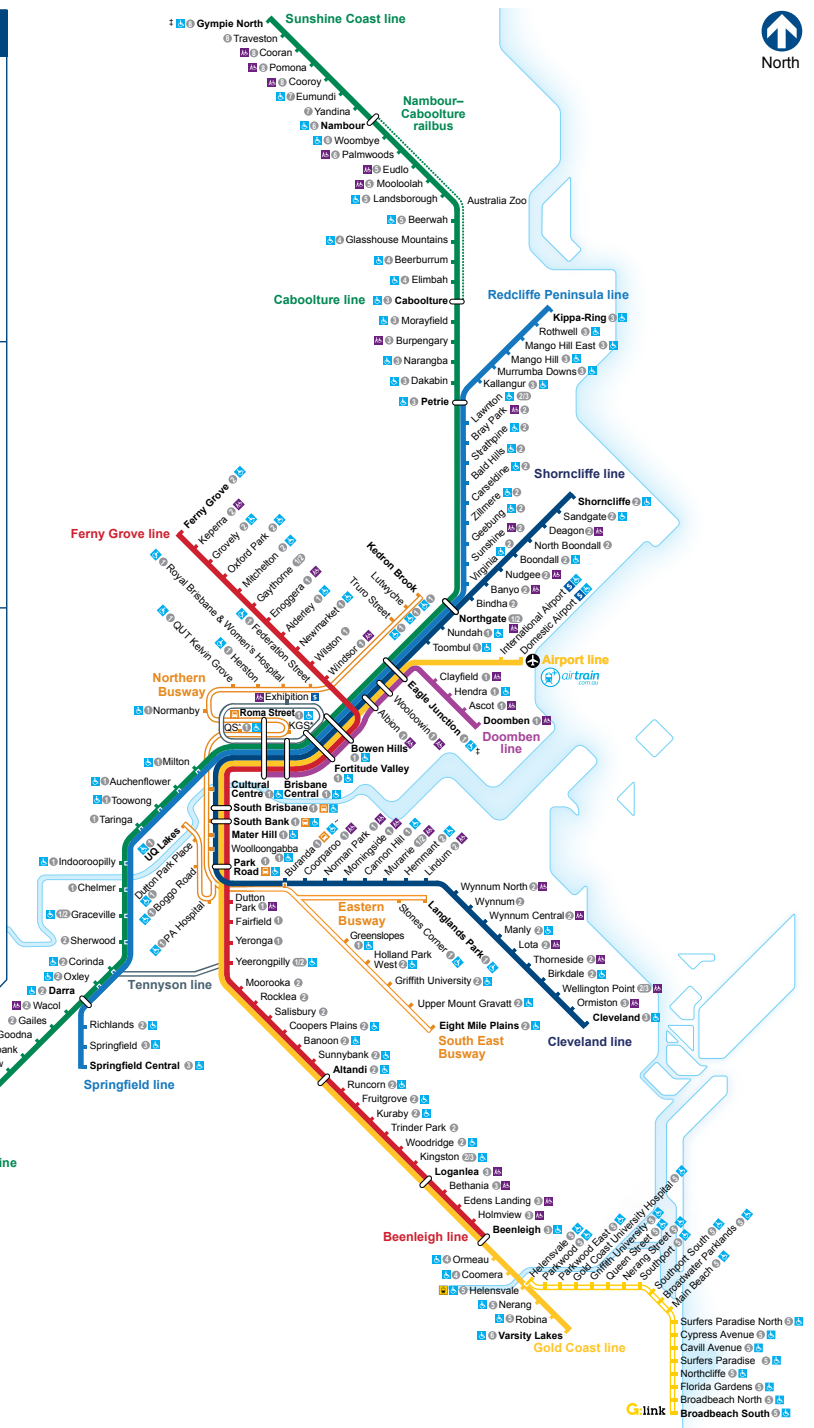

South East Queensland train network map

Inner north stations line information

Note: Travel times may vary for inbound services.

Key

- Ferry Grove and Beenleigh lines
- Shorncliffe and Cleveland lines
- Airport and Gold Coast lines
- Caboolture/Sunshine Coast and Ipswich/Rosewood lines
- Redcliffe Peninsula and Springfield lines
- Doomben line

- Special event service only
- Nambour - Caboolture railbus
- Busway lines
- Tram
- Transfer to other train services
- Translink fare zones
- Transfer to busway services
- Transfer to tram service
- Special fares apply
- Independent access
- Assisted access
- King George Square busway station
- Queen Street bus station
- Airport

For details visit translink.com.au or call 13 12 30 anytime.

Services to and from the airport stations are operated by Airtrain Citylink Limited ABN 98 066 543 315 pursuant to a contract for services with Queensland Rail.

‡ Services to and from Gympie North do not stop at Eagle Junction.

Boarding assistance is available at all stations. Level of accessibility varies between stations. Please refer to individual station maps for further details.

Schematic map – not to scale.

Line information key

- This station has a connecting bus service
- Parking available
- Independent access
- Assisted access