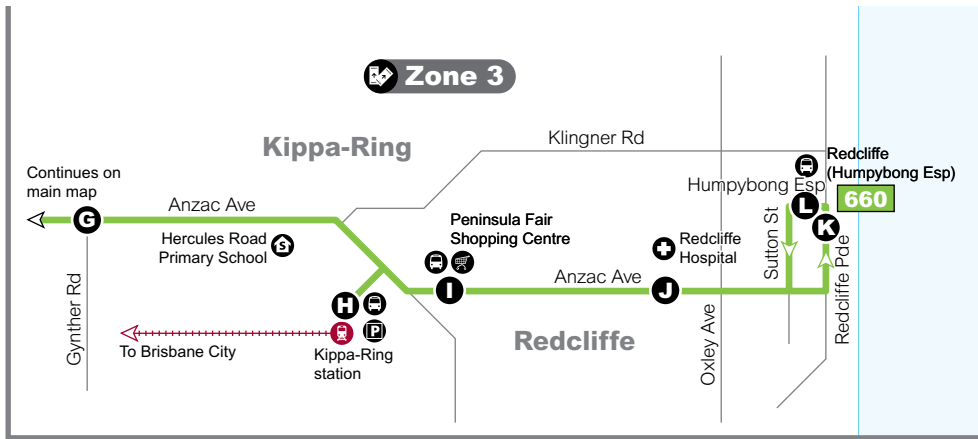

Your **Moreton Bay Region** bus operator

 **660**

660 Caboolture station to Redcliffe

Effective from 30 September 2019

Route description

660 Caboolture station to Redcliffe servicing Morayfield Shopping Centre, Burpengary Plaza, Market Square Deception Bay, Kippa-Ring station, Peninsula Fair Shopping Centre and Redcliffe Hospital. Operates 7 days.

- Route 660**
- Servicing
- Caboolture station
 - Morayfield Shopping Centre
 - Burpengary Plaza
 - Market Square
 - Deception Bay
 - Kippa-Ring station
 - Peninsula Fair Shopping Centre
 - Redcliffe Hospital
 - Redcliffe

- Key**
- route 660
 - A timing points
 - F bus interchange
 - train line & station
 - S school
 - H hospital
 - shops
 - P park 'n' ride
- Diagrammatic map - not to scale

Zone 3

Zone 3

Rothwell Continues to Redcliffe see inset map above

Caboolture station to Redcliffe

servicing Morayfield Shopping Centre, Burpengary Plaza, Market Square Deception Bay, Kippa-Ring station, Peninsula Fair Shopping Centre and Redcliffe Hospital

Monday to Friday