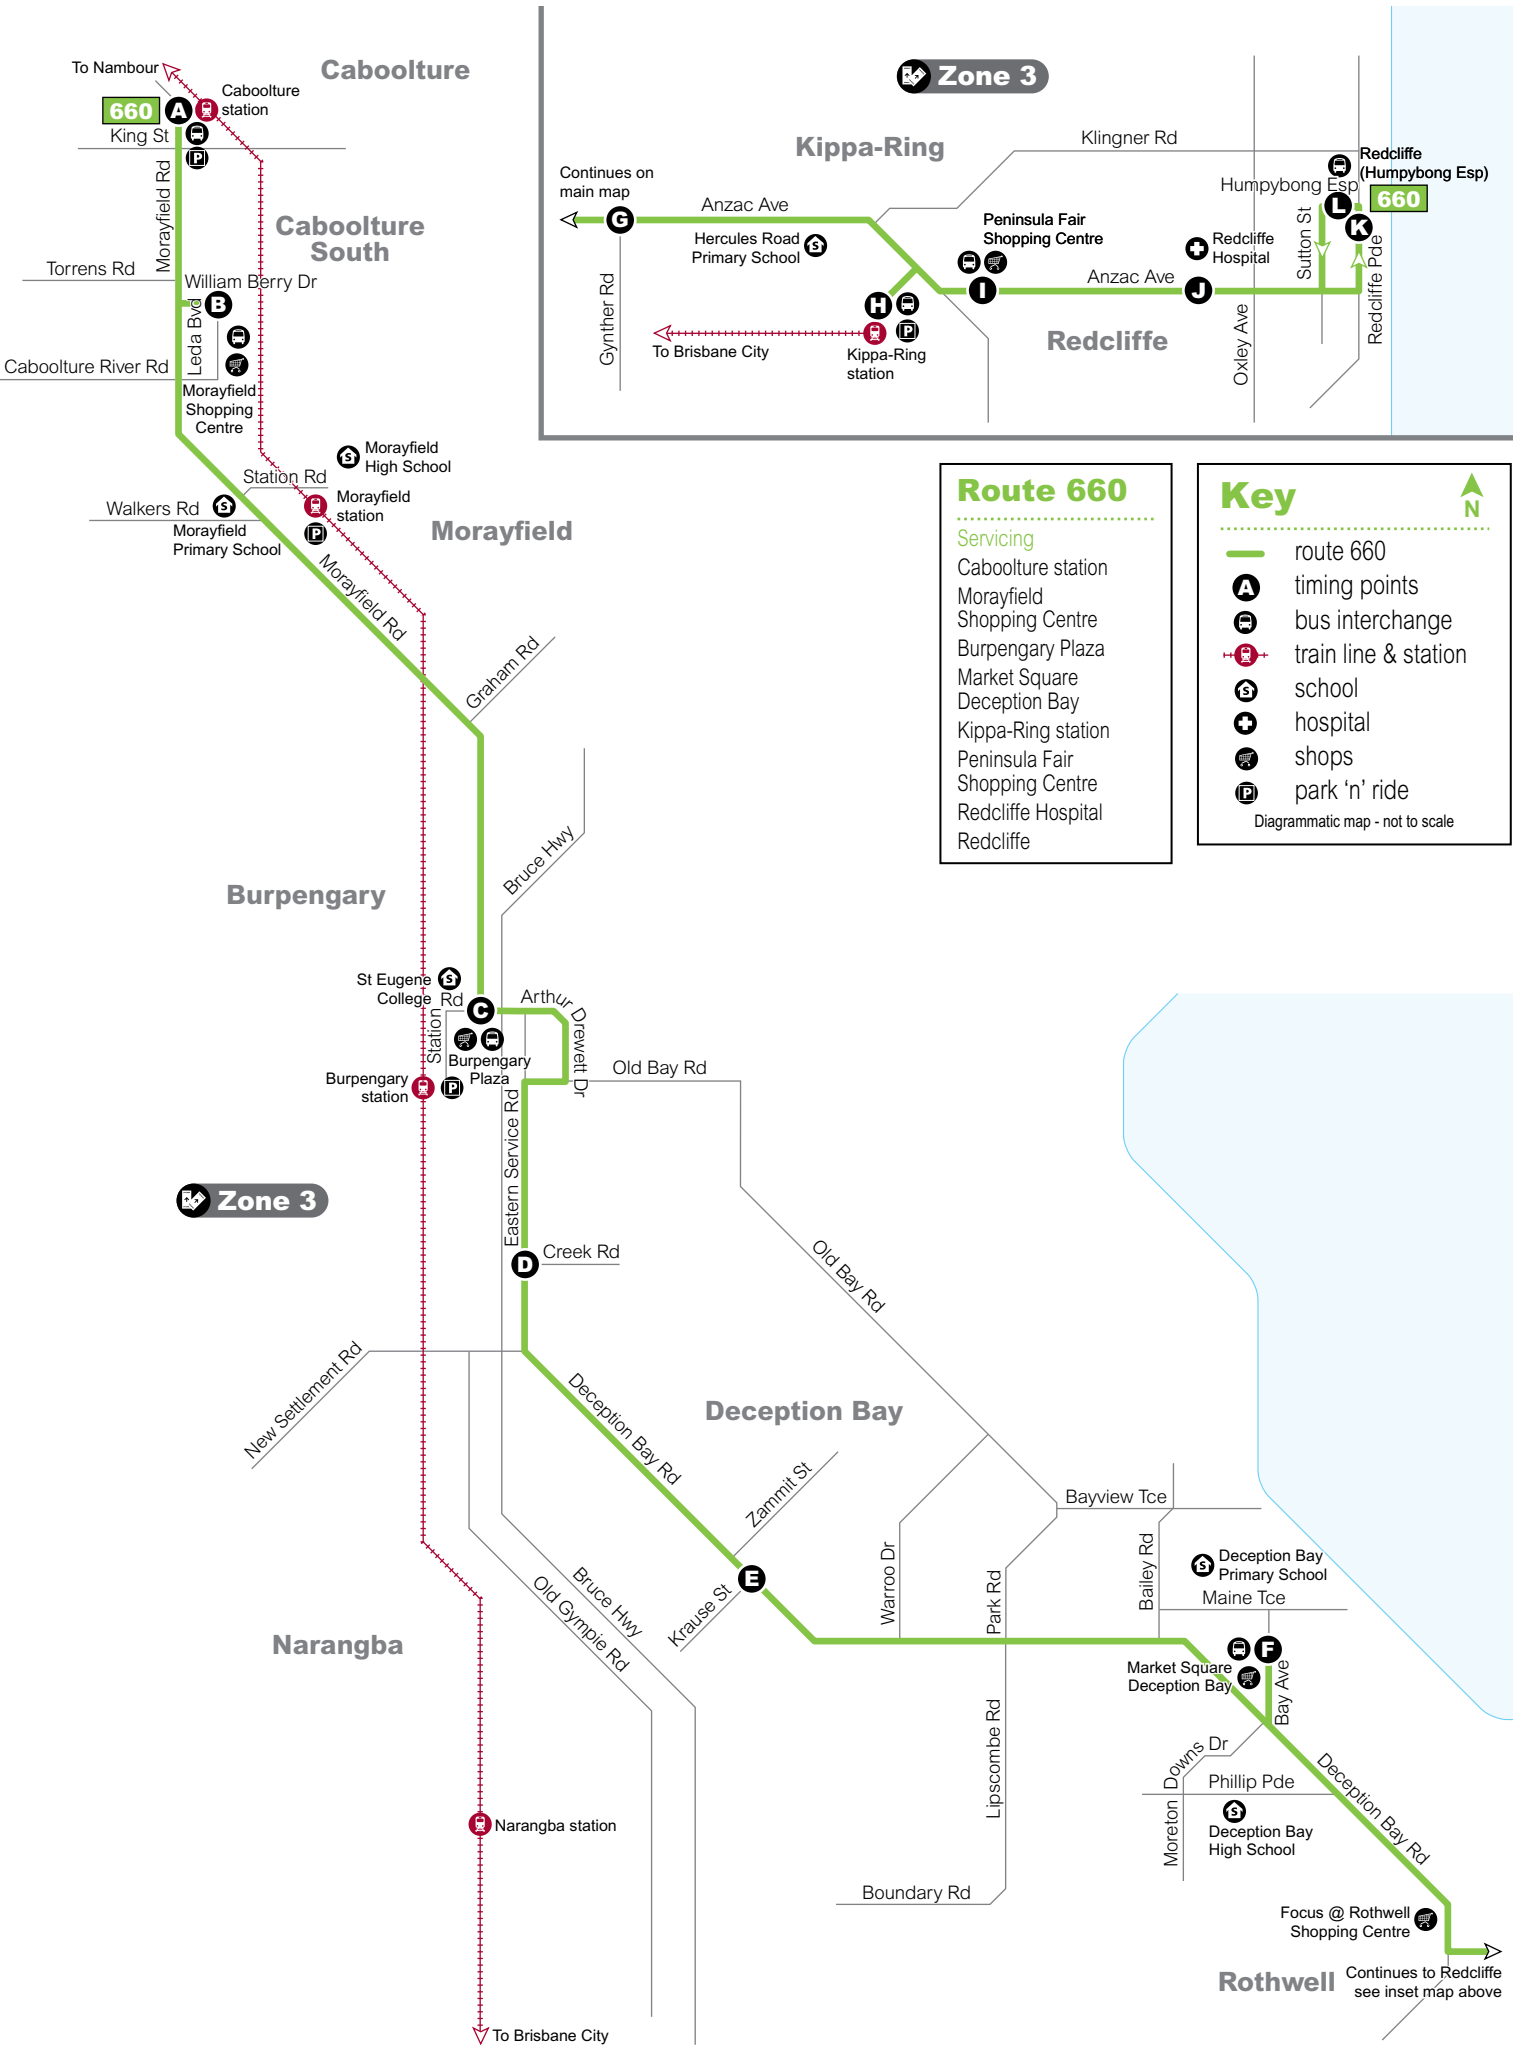

Also available for train, ferry and tram.

Timetable information

How to read this timetable

1. Use the route map to find the two timing points you are located between.
2. Locate these points on the timetable.
3. Your bus is scheduled to arrive between the times shown for these points. For example, if your bus stop is situated between timing points **A** and **B** on the map, then the bus is scheduled to arrive between the times listed for **A** and **B**.

TLKBLTT006

Due to unforeseen circumstances, details on this timetable may change.

Download the MyTransLink app for the most up-to-date bus information on bus timetables, maps and journey planning.

 **translink**

- Route 660**
- Servicing
- Caboolture station
 - Morayfield Shopping Centre
 - Burpengary Plaza
 - Market Square
 - Deception Bay
 - Kippa-Ring station
 - Peninsula Fair Shopping Centre
 - Redcliffe Hospital
 - Redcliffe

- Key**
- route 660
 - A timing points
 - F bus interchange
 - train line & station
 - S school
 - H hospital
 - shops
 - P park 'n' ride
- Diagrammatic map - not to scale

Zone 3

Zone 3

Rothwell Continues to Redcliffe see inset map above