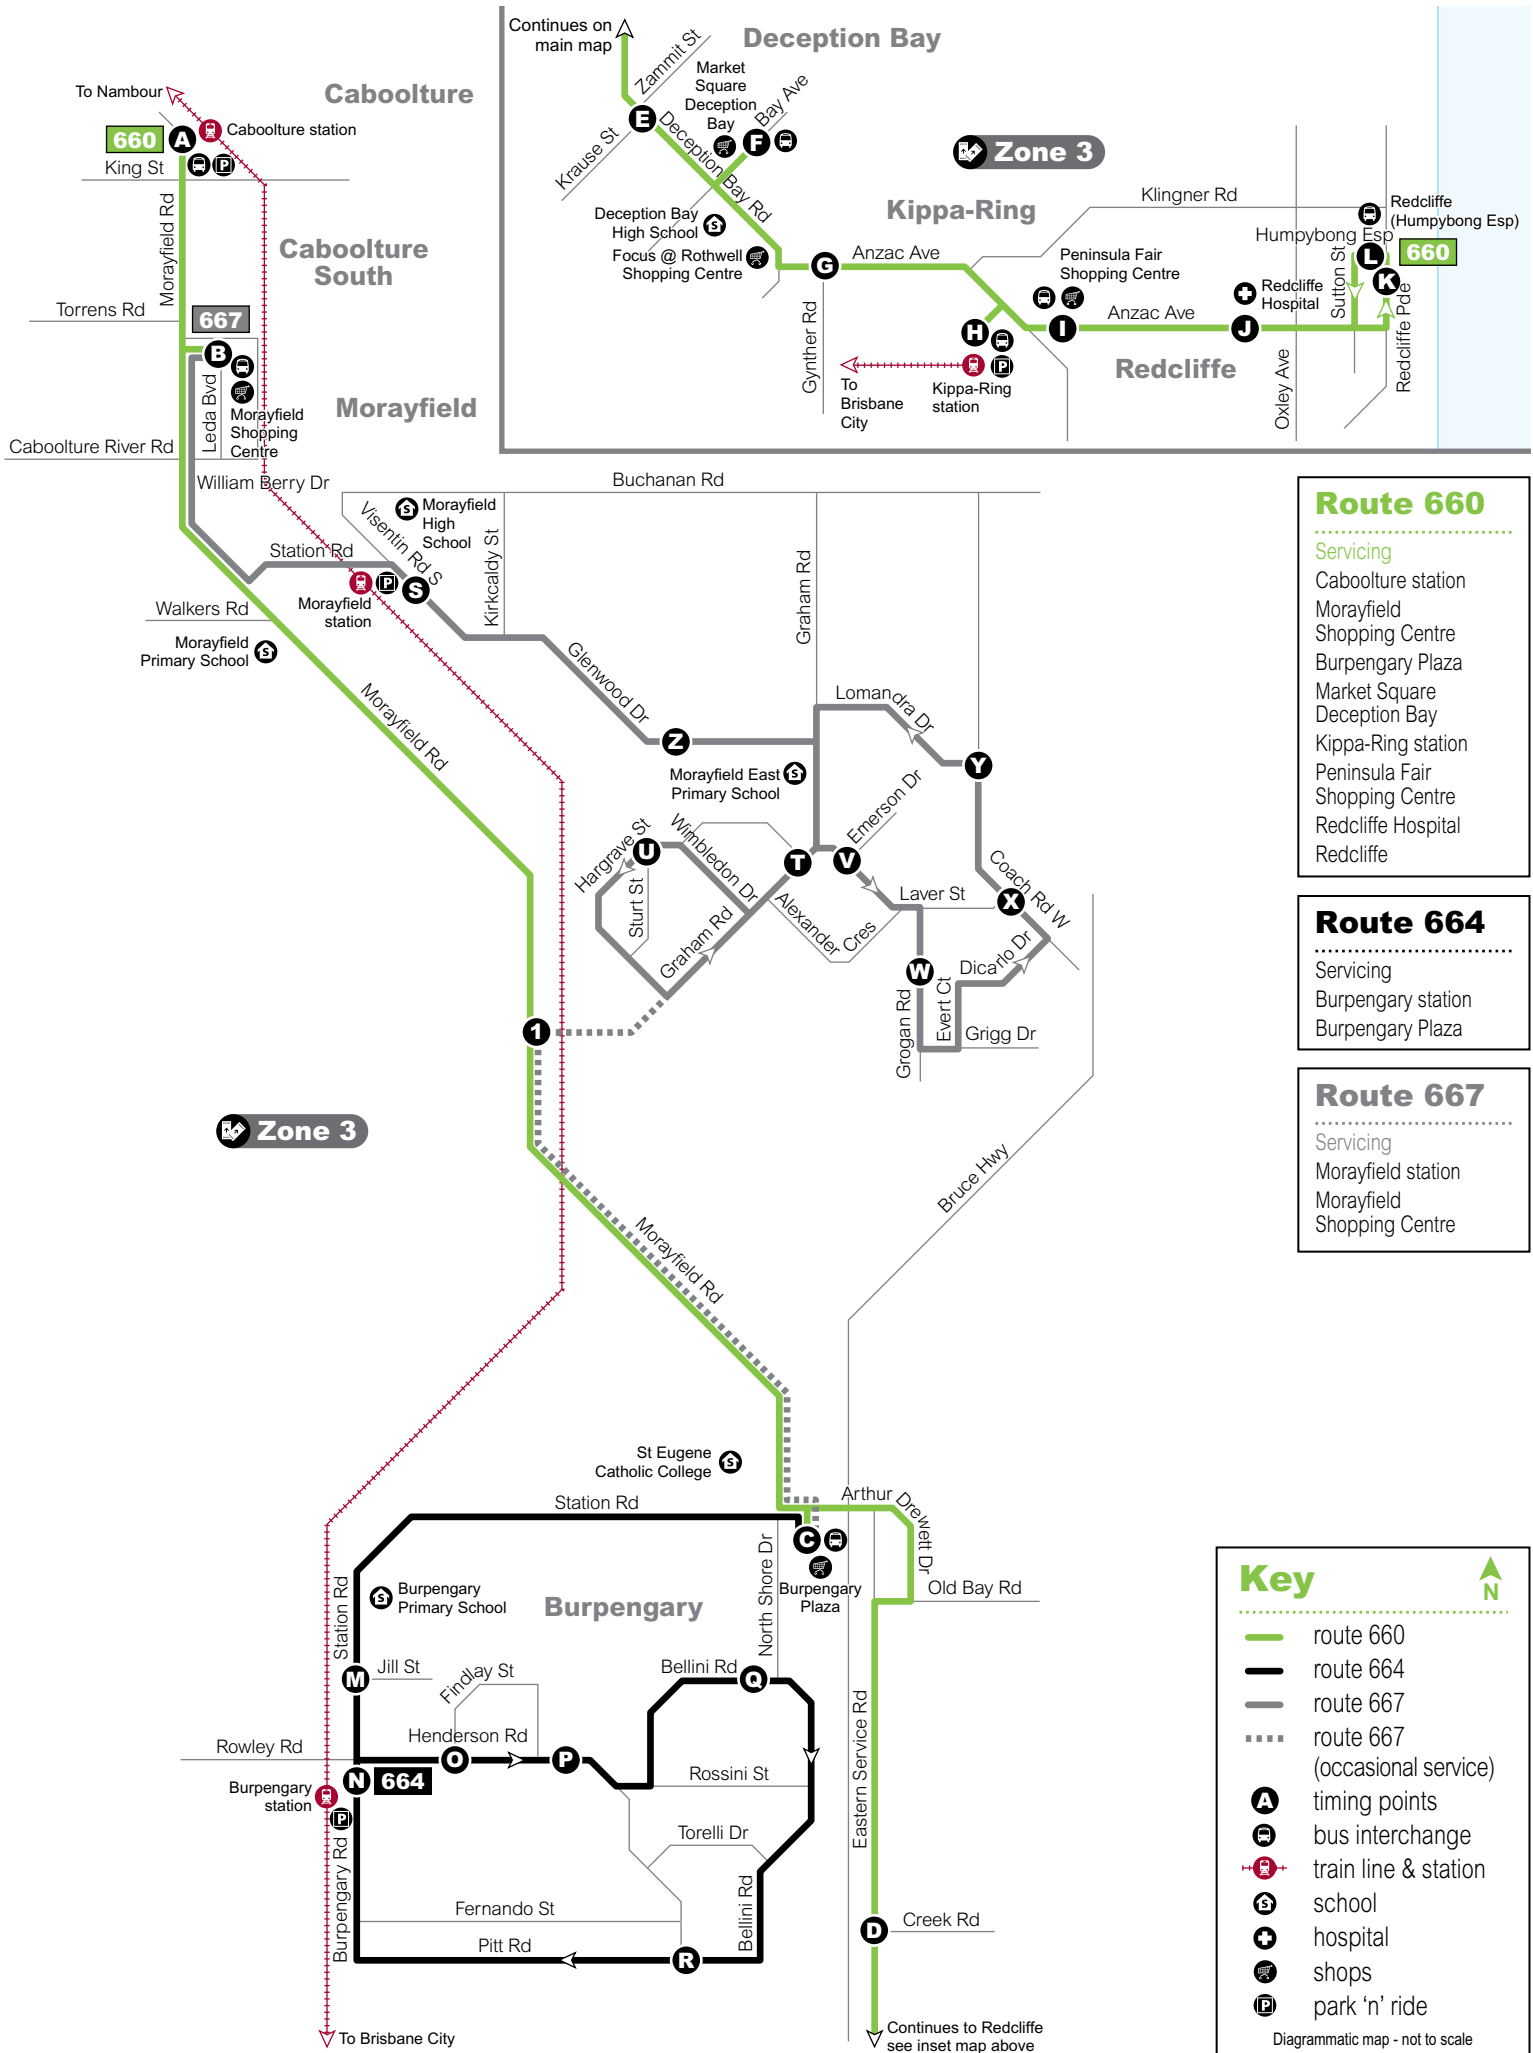

Routes

660, 664, 667

Route map

Route 660

..... Servicing

- Caboolture station
- Morayfield Shopping Centre
- Burpengary Plaza
- Market Square
- Deception Bay
- Kippa-Ring station
- Peninsula Fair Shopping Centre
- Redcliffe Hospital
- Redcliffe

Route 664

..... Servicing

- Burpengary station
- Burpengary Plaza

Route 667

..... Servicing

- Morayfield station
- Morayfield Shopping Centre

Key

- route 660
- route 664
- route 667
- route 667 (occasional service)
- timing points
- bus interchange
- train line & station
- school
- hospital
- shops
- park 'n' ride

Diagrammatic map - not to scale