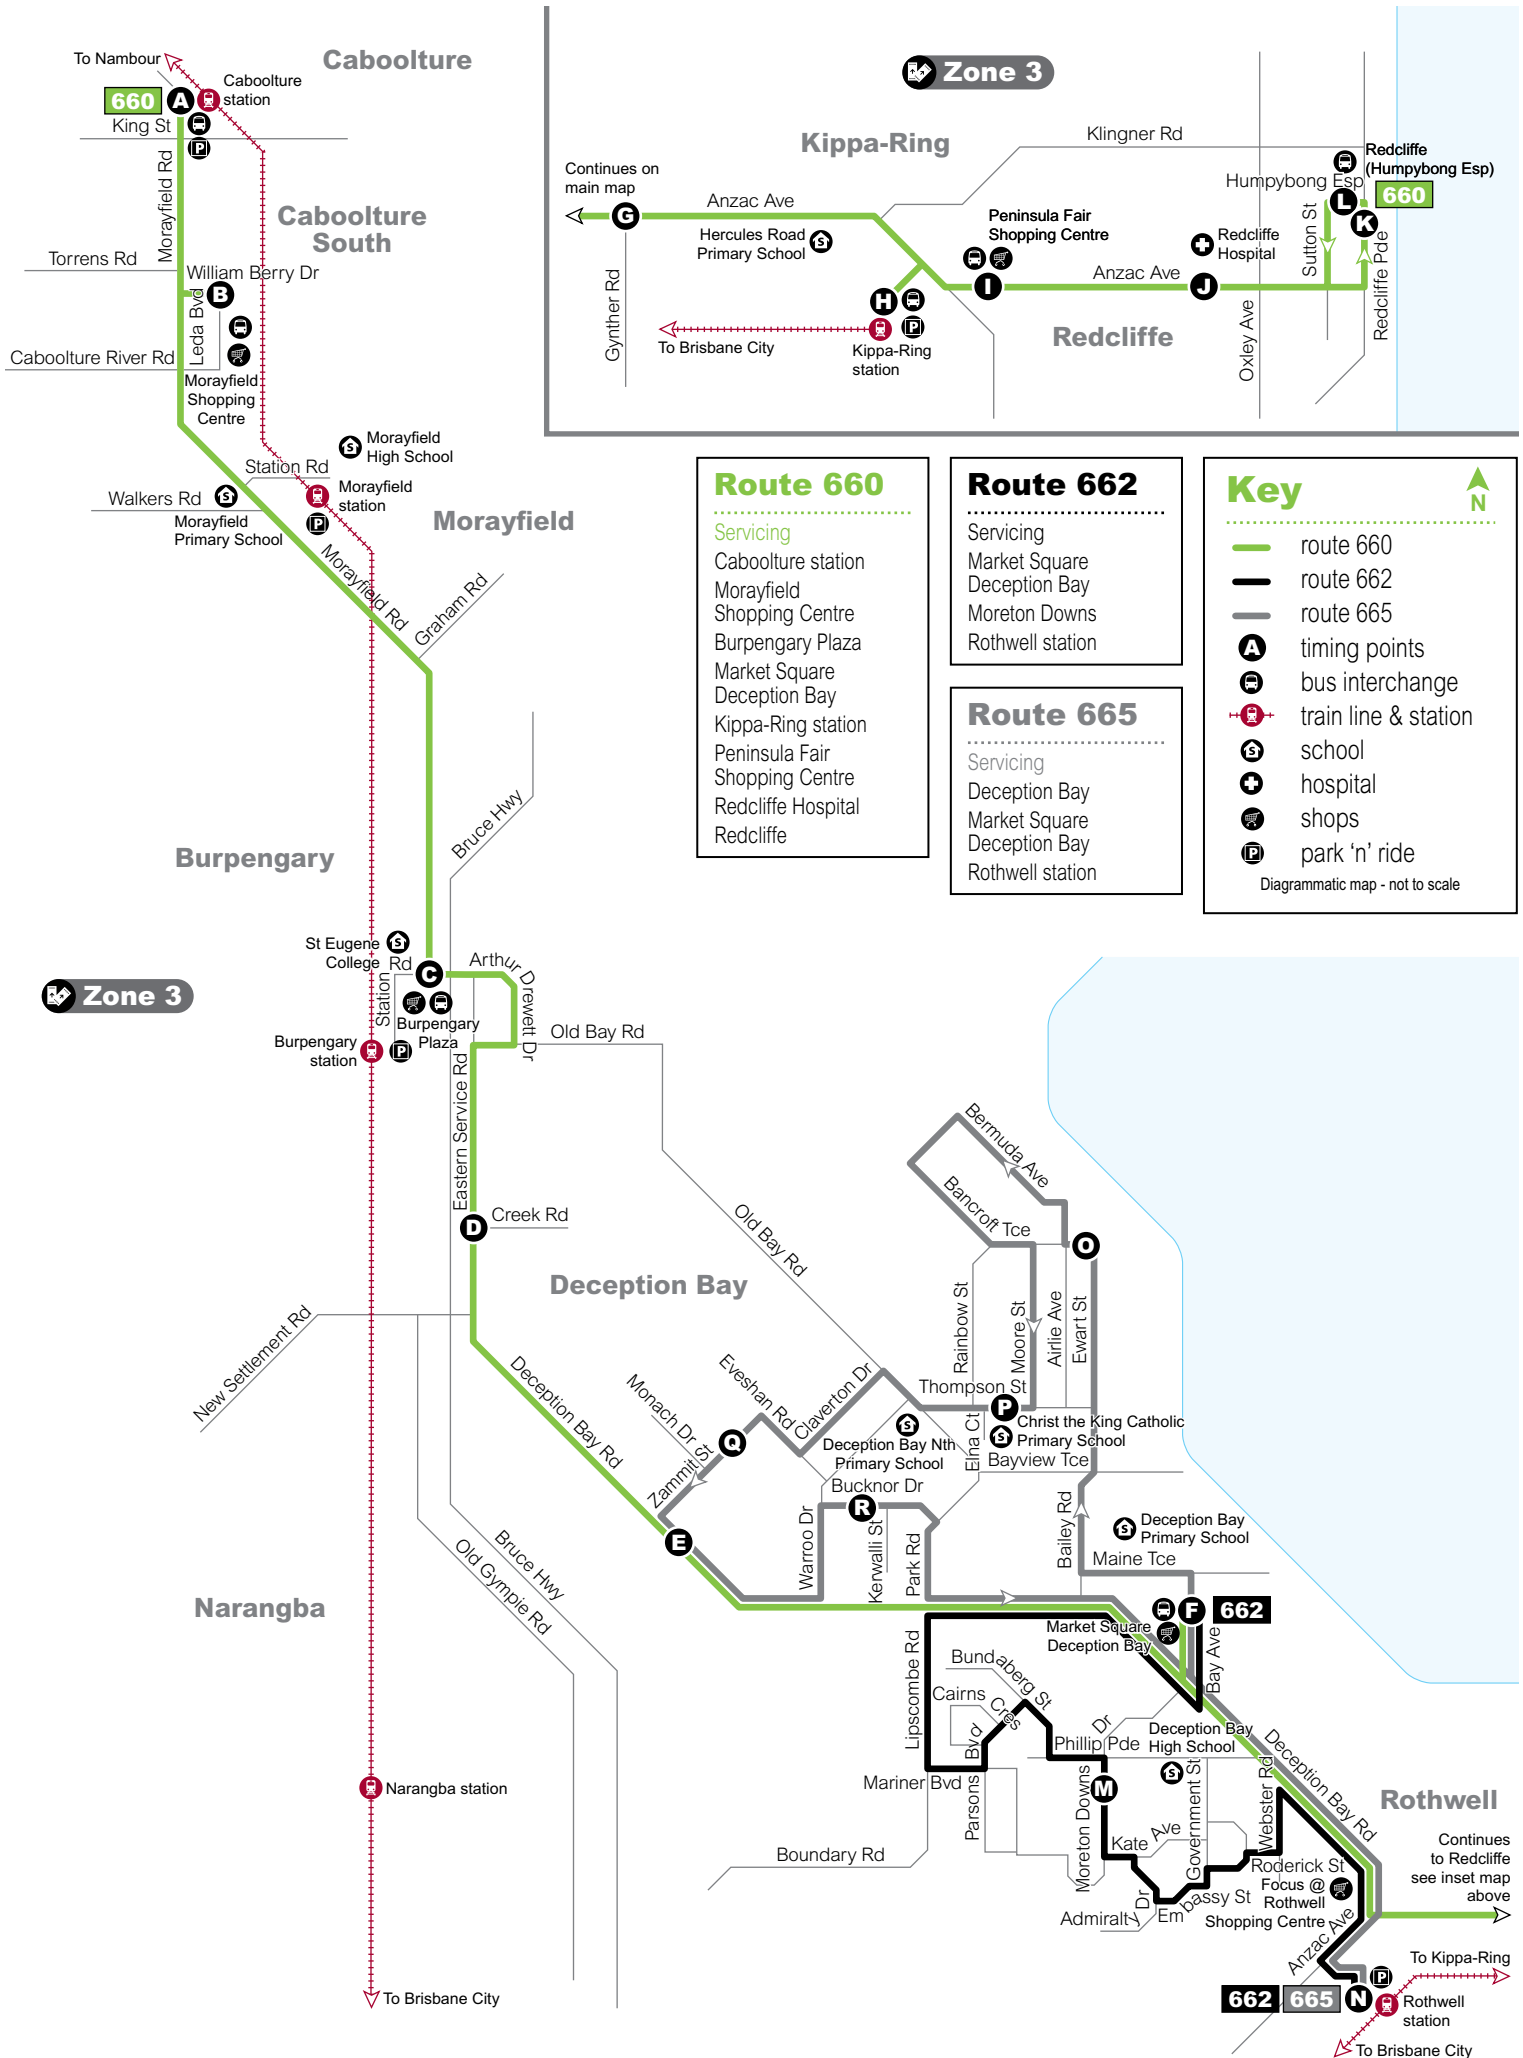

## Route descriptions

**660** Caboolture station to Redcliffe servicing Morayfield Shopping Centre, Burpengary Plaza, Market Square Deception Bay, Kippa-Ring station, Peninsula Fair Shopping Centre and Redcliffe Hospital. Operates 7 days.

**662** Deception Bay to Rothwell station servicing Market Square Deception Bay and Moreton Downs. Operates 7 days.

See inside panel for 665 route description.

Routes

## Route map