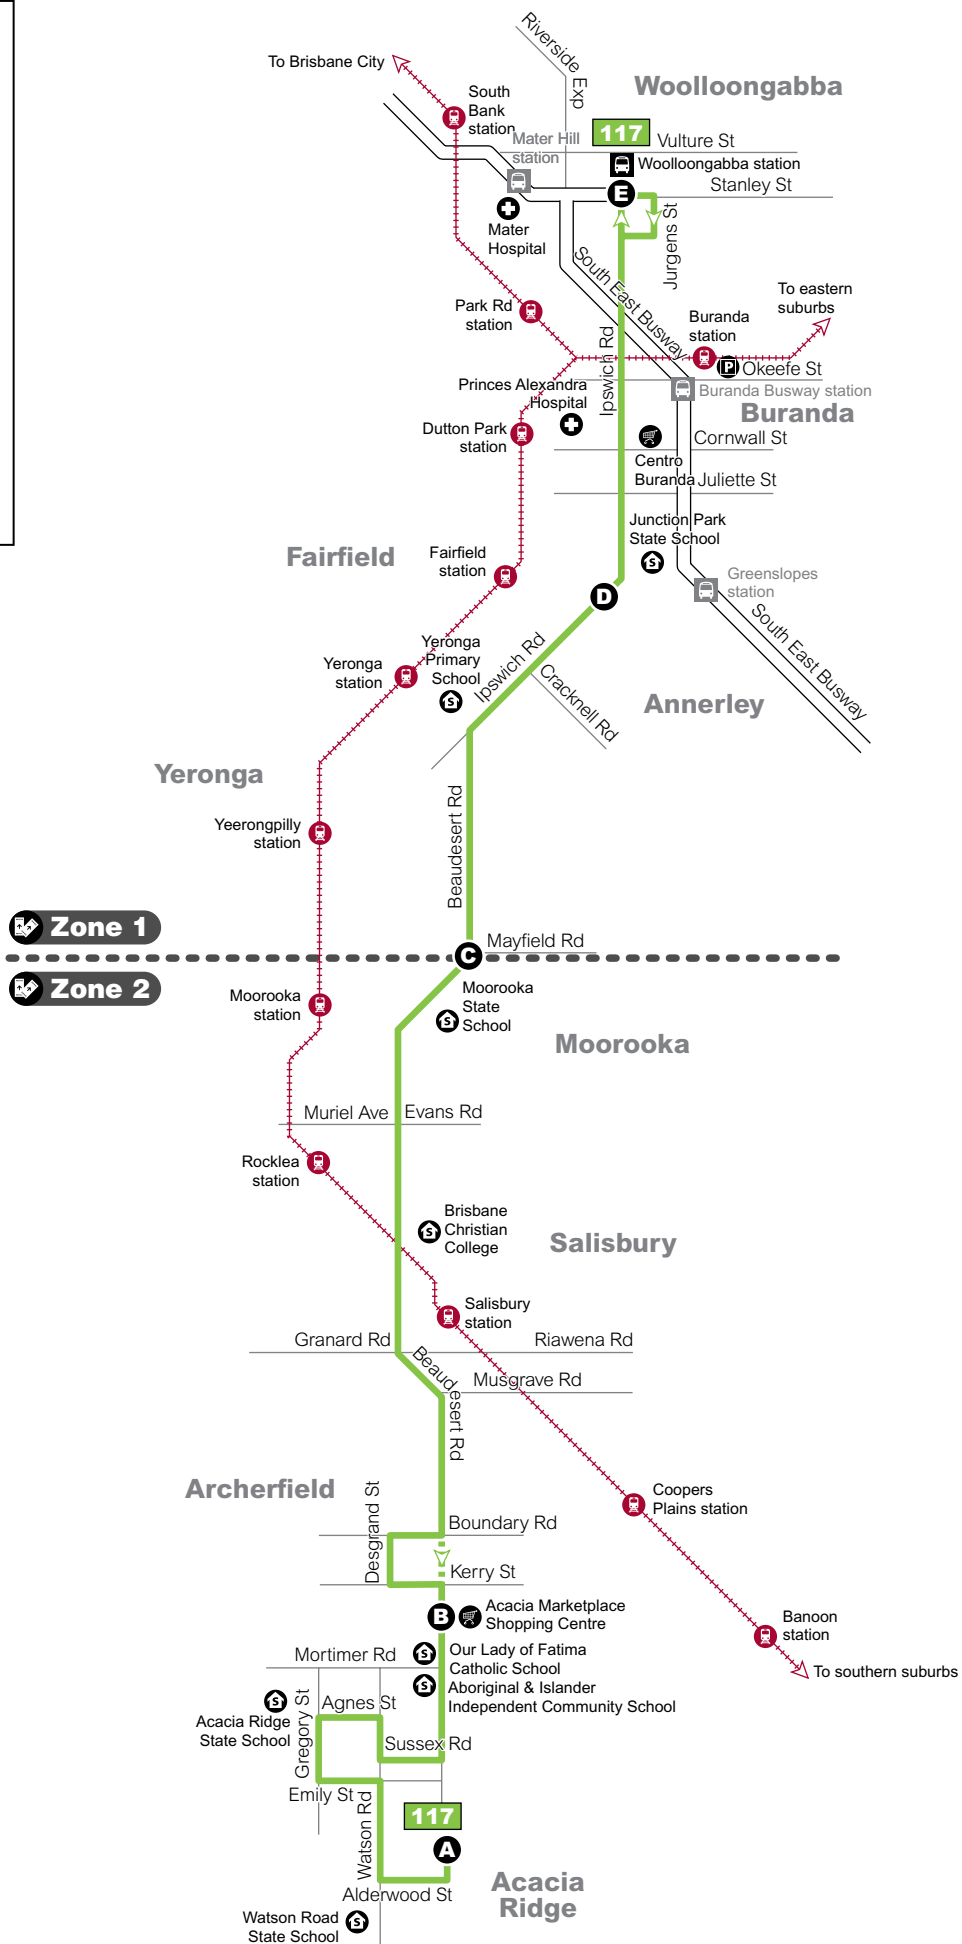

## Monday to Friday

map ref	Route number	117	117	117	117	117	117	117	117	117	117	117	
		am	am	am	am	am	am	am	pm	pm	pm	pm	
E	Woolloongabba station PL2	5.45	6.40	8.00	9.05	9.45	10.45	11.45	12.40	1.40	2.40	3.15	3.45
D	Annerley Junction	5.54	6.49	8.11	9.16	9.56	10.56	11.56	12.51	1.50	2.52	3.27	3.57
C	Moorvale	A6.00	A6.55	A8.19	9.24	10.04	11.04	12.04	12.59	2.02	3.06	3.41	4.11
B	Beaudesert Rd stop 53	6.13	7.11	8.35	9.37	10.17	11.17	12.17	1.12	2.15	3.21	3.56	4.26
A	Acacia Ridge East (Mitchell St)	6.26	7.25	8.49	9.50	10.30	11.30	12.30	1.25	2.28	3.35	4.10	4.40

Route

117

# Route map

## Key

- route 117
- ⋯ route 117 (weekday AM peak outbound services only)
- zone boundary
- A timing points
- busway station
- train line & station
- school
- hospital
- shops
- P park 'n' ride

Diagrammatic map - not to scale