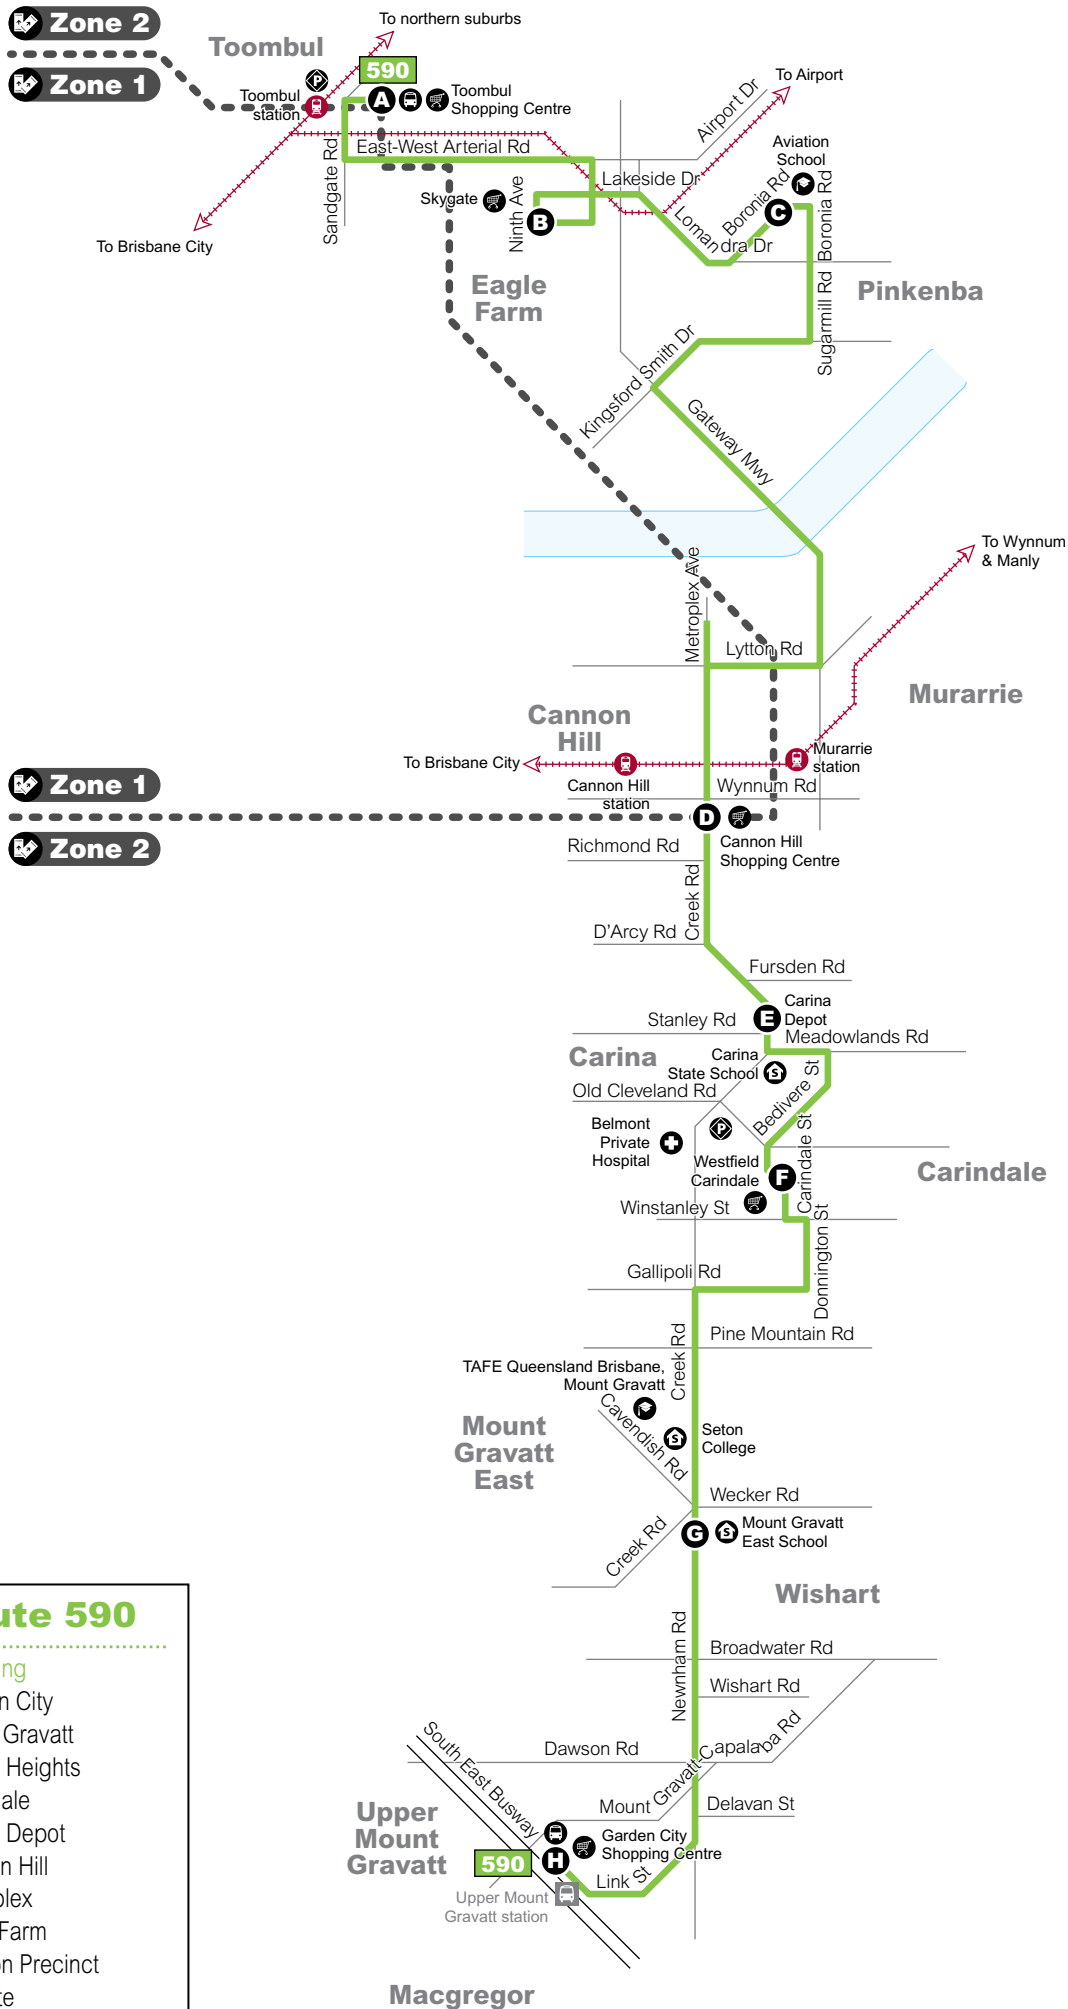

## How to read this timetable

1. Use the route map to find the two timing points your stop is located between.
2. Find these points on the timetable. Your bus is scheduled to arrive between the times shown for these points. For example, if your bus stop is between timing points **A** and **B** on the map, then the bus is scheduled to arrive between the times listed for **A** and **B**.

## Route description

**590** Garden City to Toombul servicing Garden City, Mount Gravatt, Carindale, Cannon Hill, Eagle Farm, Skygate and Toombul. Operates 7 days.

Due to unforeseen circumstances, details on this timetable may change.

# Route 590

## Route map