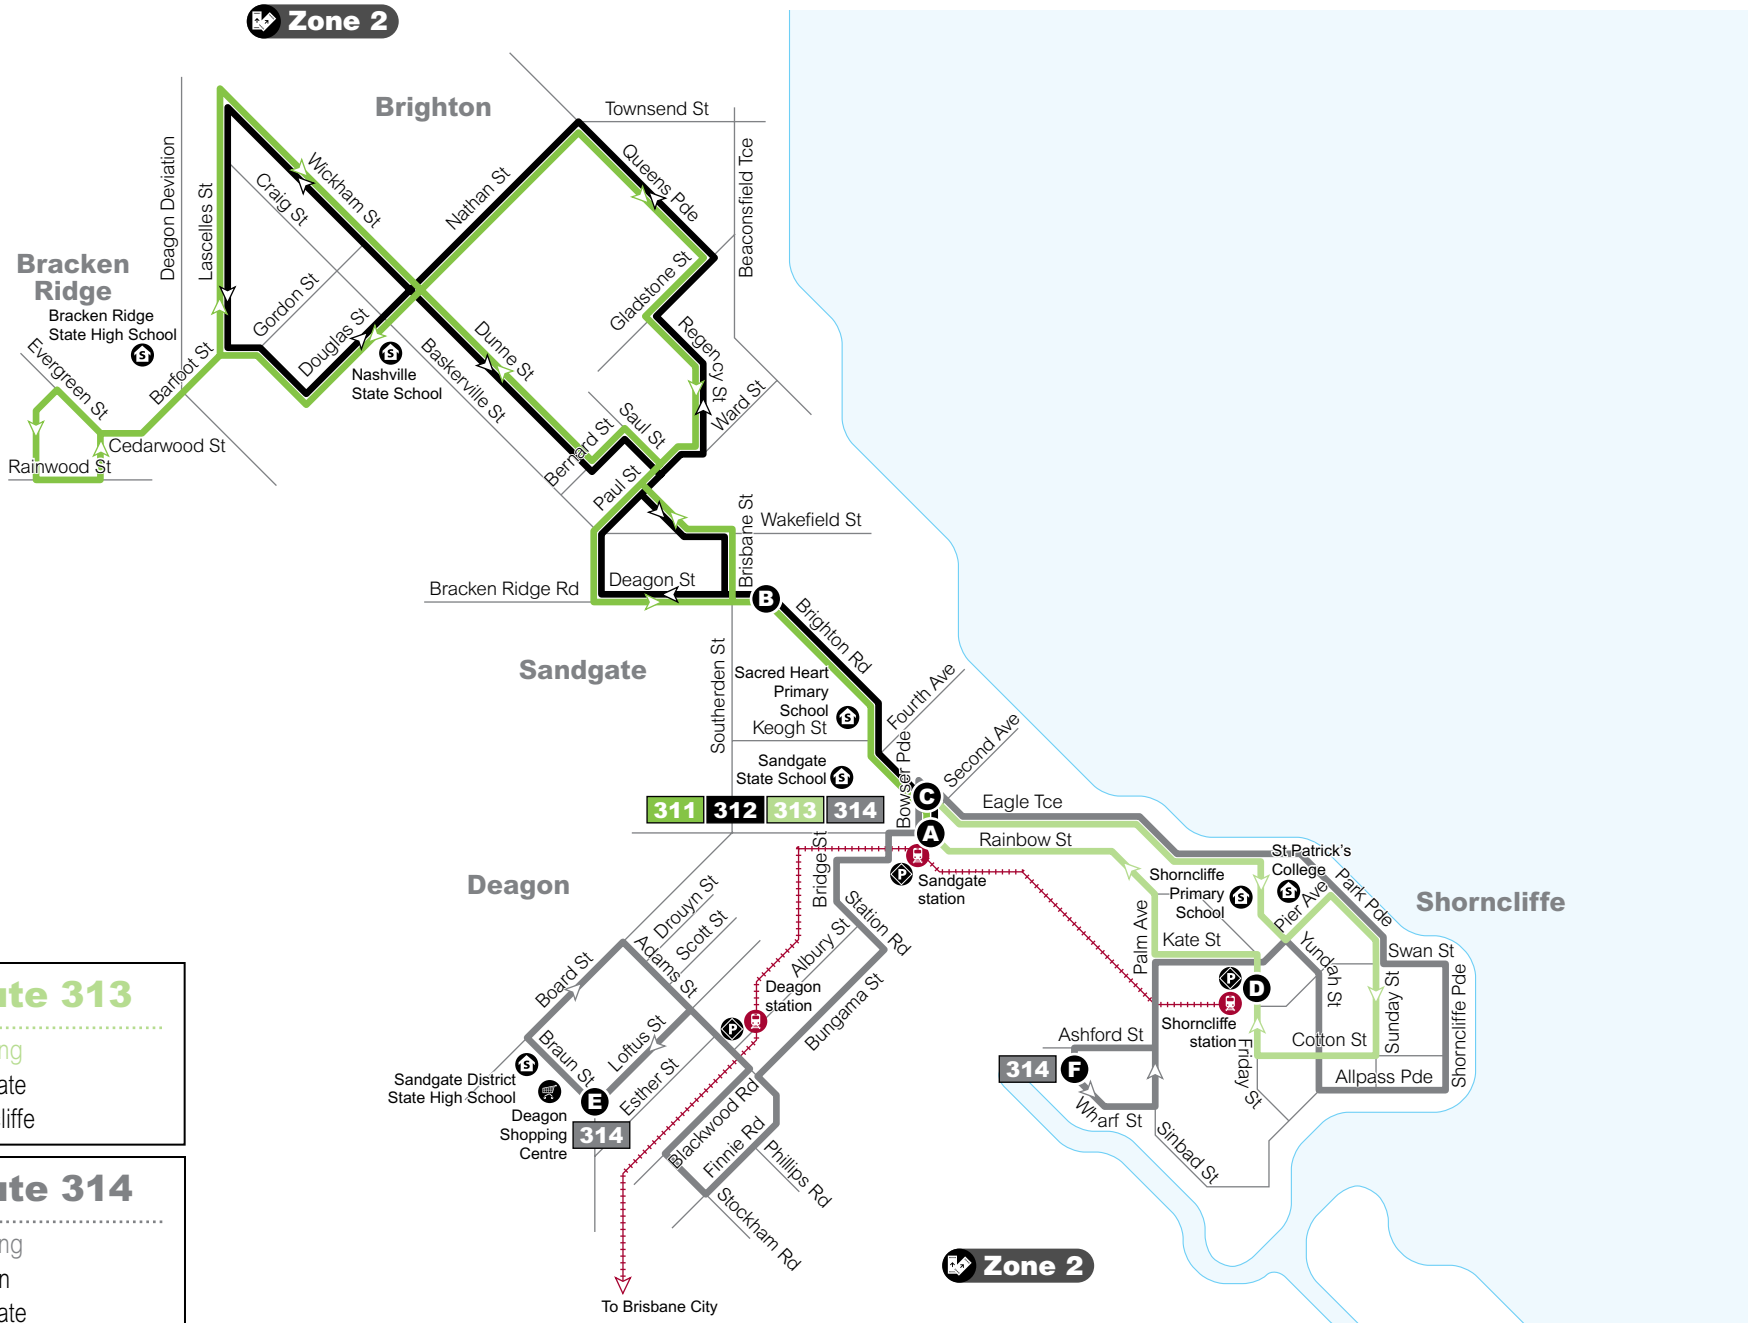

### Monday to Friday

map ref	Route number	312	312	312	312	312	312	312
		am	am	am	am	pm	pm	pm
A	Sandgate Station 1 (departs)	8.30	9.30	10.30	11.30	1.30	2.30	3.30
B	Deagon St & Brisbane St roundabout 2	8.34	9.34	10.34	11.34	1.34	2.34	3.34
A	Sandgate Station 1 (arrives)	8.48	9.48	10.48	11.48	1.48	2.48	3.48

## Route descriptions

**311 Sandgate to Bracken Ridge (loop)**  
servicing Sandgate, Brighton, Bracken Ridge and back to Sandgate.  
Operates Monday to Friday only.

**312 Sandgate to Brighton (loop)**  
servicing Sandgate, Brighton and back to Sandgate.  
Operates Monday to Friday only.

## Route map

### Key

- route 311
- route 312
- route 313
- route 314
- - - zone boundary
- A** timing points
- train line & station
- school
- shops
- park 'n' ride

Diagrammatic map - not to scale